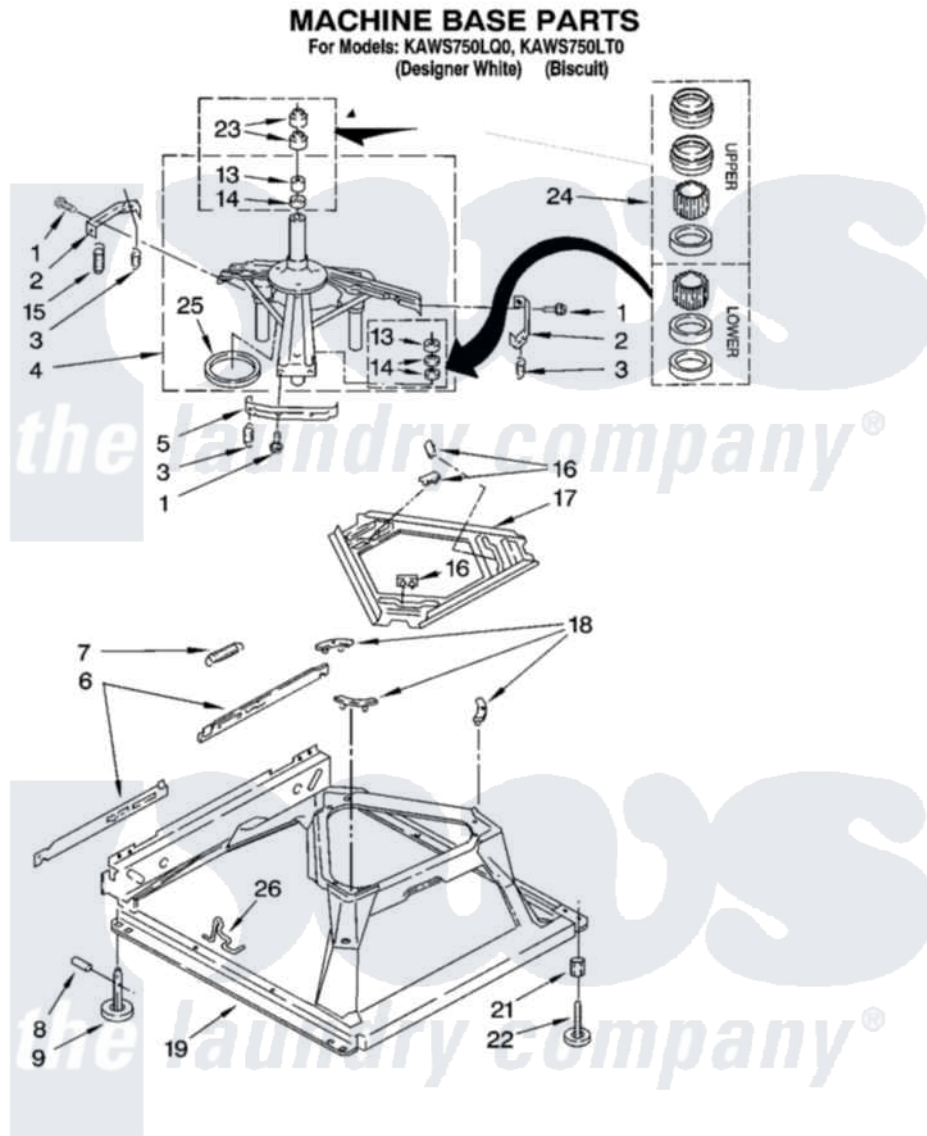

# Whirlpool KAWS750LT0 05 - MACHINE BASE PARTS

8

8179911

Whirlpool [Residential Whirlpool KAWS750LT0 Washer Parts](#) Parts Diagram 05 - MACHINE BASE PARTS  
Click on the part number to view part

Item	Original Part Number	Replaced By	Status	Part Description
1	<a href="#">3400076</a>			Screw, Bracket Mounting
2	<a href="#">64067</a>			Bracket, Spring Outer
3	<a href="#">63907</a>			Spring, Suspension
4	3362087	<a href="#">280184</a>		Support
5	<a href="#">64065</a>			Bracket, Spring Outer
6	<a href="#">63466</a>			Link, Leveling Mechanism
7	62597	<a href="#">8316845</a>		Spring
8	<a href="#">62837</a>			Pin, Knurled
9	62596	<a href="#">285244</a>		Feet-Leveling
13	3347047	<a href="#">8546455</a>		Bearing, Centerpost
14	357409	<a href="#">359449</a>		Seal, Agitator Shaft
15	8318050	<a href="#">285901</a>		Spring
16	62568	<a href="#">285219</a>		Pad
17	<a href="#">3946509</a>			Plate, Suspension
18	3363660	<a href="#">285744</a>		Pad
19	3946512	<a href="#">285771</a>		Base

21	<a href="#">3359452</a>		Nut, Lock
22	389102	<a href="#">W10001130</a>	Foot, Leveling
23	356934	<a href="#">8577376</a>	Seal, Centerpost
24	<a href="#">285203</a>		Centerpost Bearing Kit
25	<a href="#">63134</a>		Ring, Sound Deadening
26	63806	<a href="#">W10145155</a>	Retainer, Suspension Spring