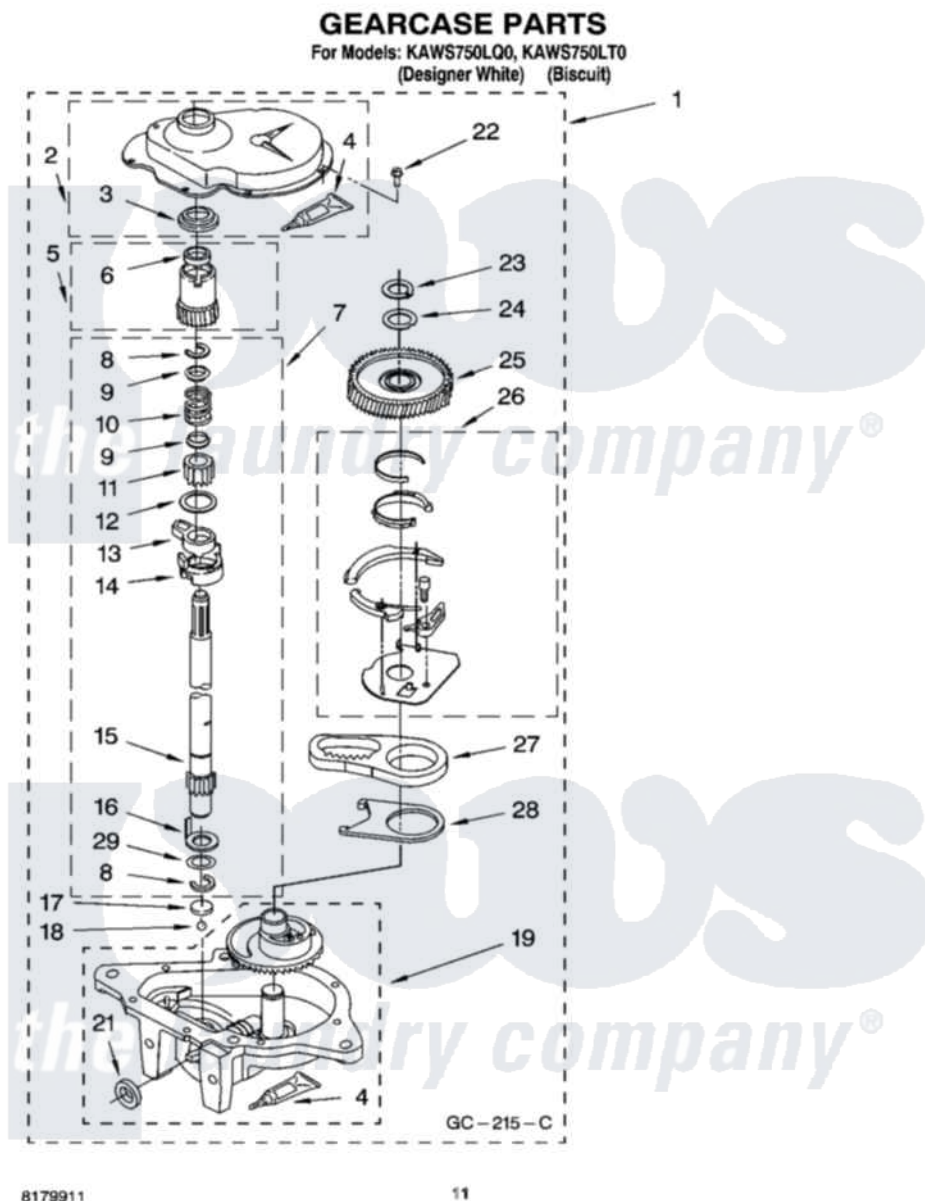

# Whirlpool KAWS750LT0 08 - GEARCASE PARTS

Whirlpool [Residential Whirlpool KAWS750LT0 Washer Parts](#) Parts Diagram 08 - GEARCASE PARTS  
Click on the part number to view part

| Item | Original Part Number    | Replaced By             | Status        | Part Description      |
|------|-------------------------|-------------------------|---------------|-----------------------|
| 1    | 3360630                 | <a href="#">3360629</a> |               | Gearcase              |
| 2    | <a href="#">285202</a>  |                         |               | Cover, Gearcase       |
| 3    | <a href="#">3349985</a> |                         |               | Seal, Gearcase Cover  |
| 4    | <a href="#">285195</a>  |                         |               | Sealer Sealer, Gasket |
| 5    | 63320                   | <a href="#">285362</a>  |               | Gear and Pinion       |
| 6    | <a href="#">356427</a>  |                         |               | Seal, Spin Pinion     |
| 7    | <a href="#">389387</a>  |                         |               | Shaft, Agitator       |
| 8    | 90369                   |                         | Not Available | Ring, Retaining (2)   |
| 9    | <a href="#">62677</a>   |                         |               | Retainer, Spring      |
| 10   | <a href="#">62676</a>   |                         |               | Spring, Agitator      |
| 11   | 63273                   | <a href="#">285509</a>  |               | Shaft, Agitator       |
| 12   | <a href="#">62619</a>   |                         |               | Washer, Agitator Gear |
| 13   | 62580                   | <a href="#">285206</a>  |               | Cam-Agitator          |
| 14   | 62581                   | <a href="#">285206</a>  |               | Cam-Agitator          |
| 15   | <a href="#">285509</a>  |                         |               | Shaft, Agitator       |
| 16   | <a href="#">62618</a>   |                         |               | Washer, Cam Thrust    |