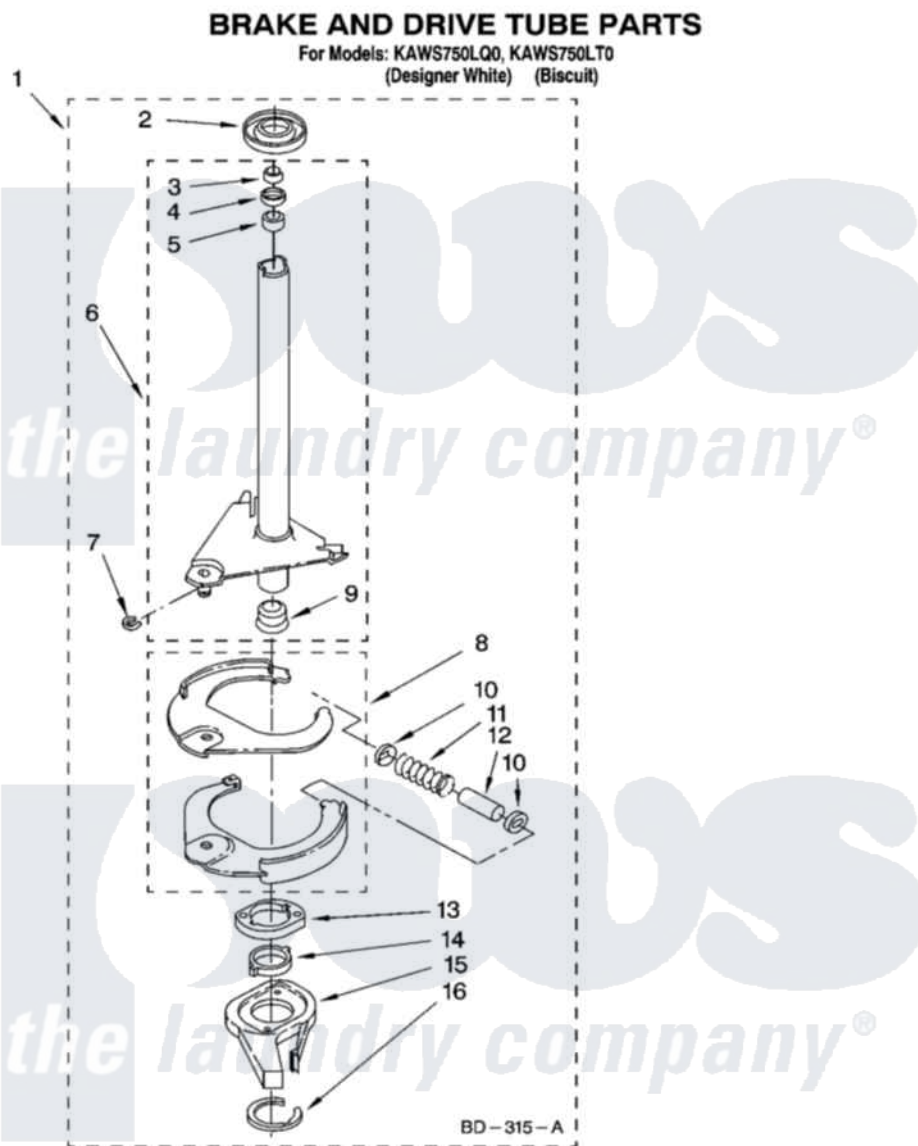

Whirlpool KAWS750LT0 09 - BRAKE AND DRIVE TUBE PARTS

12

8179911

Whirlpool [Residential Whirlpool KAWS750LT0 Washer Parts](#) Parts Diagram 09 - BRAKE AND DRIVE TUBE PARTS
Click on the part number to view part

Item	Original Part Number	Replaced By	Status	Part Description
1	388952	285792		Basketdrive
2	62658			Ring, Thrust
3	91939			Seal, Shaft
4	356427			Seal, Spin Pinion
5	356937			Spacer, Drive Tube
6	64027	64208		Tube-Spin
7	64035	W10083190		Ring, Retaining
8	64232	285438		Shoe-Brake
9	62703	8546462		"T" Bearing, Spin Tube
10	62648	285658		Sleeve
11	387806		Not Available	Spring, Brake
12	62909	285658		Sleeve
13	63023	8546461		Cam, Brake Release
14	63022			Sleeve, Cam
15	64194	285790		Lining
16	90368	W10083200		Ring, Retaining

" N/A

Not Available

FOLLOWING PARTS NOT
ILLUSTRATED

" [285208](#)

Lubricant