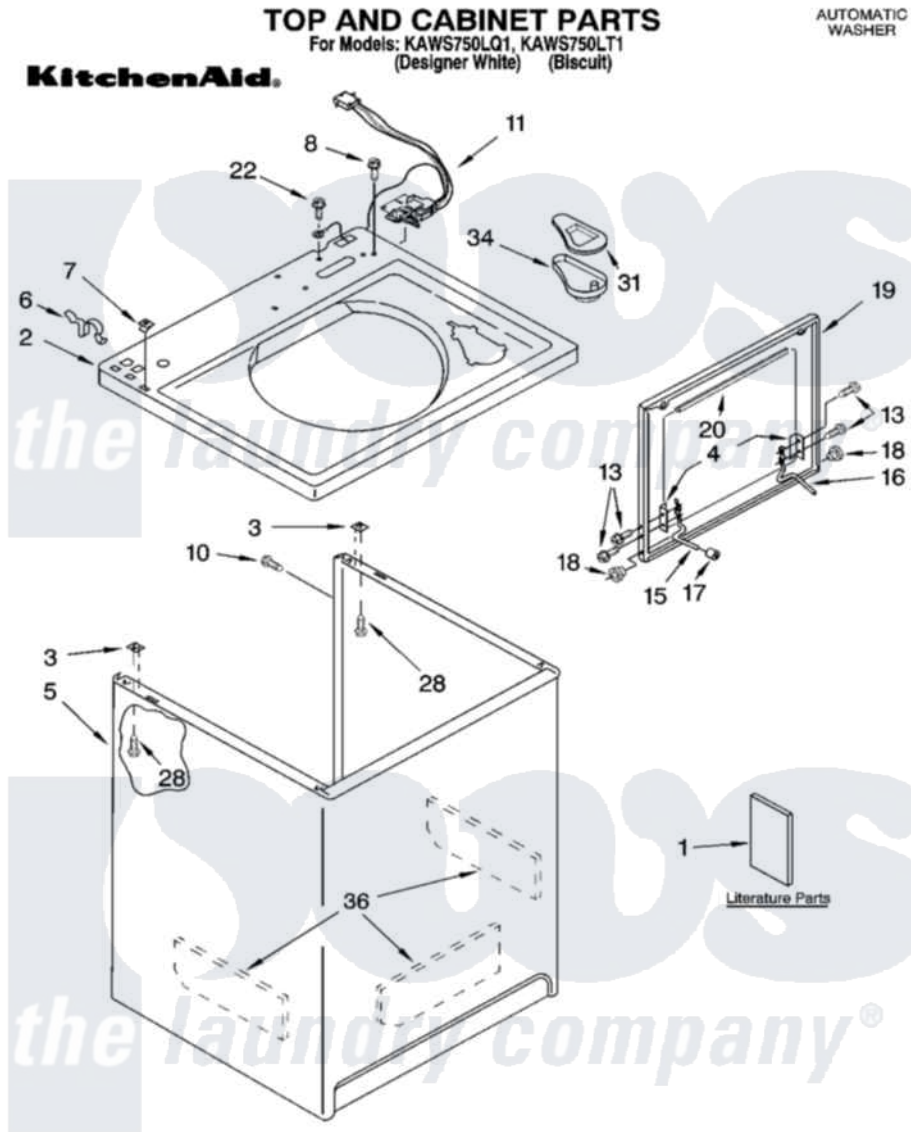

Whirlpool KAWS750LT1 01 - TOP AND CABINET PARTS

7-04 Litho in U.S.A. (drd)

1

Part No. 8180482

Whirlpool [Residential Whirlpool KAWS750LT1 Washer Parts](#) Parts Diagram 01 - TOP AND CABINET PARTS
Click on the part number to view part

| Item | Original Part Number | Replaced By | Status | Part Description |
|------|-------------------------|------------------------|---------------|--------------------------------------|
| 1 | 3956025 | | Not Available | Installation Instructions |
| " | 3955912 | | Not Available | Feature Sheet |
| " | 3955871 | | Not Available | Use & Care Guide |
| " | 3955581 | | Not Available | Energy Guide |
| " | 8563596 | | Not Available | Wiring Diagram |
| 2 | 3955789 | | | Top |
| " | 3955790 | | | Top |
| 3 | 62750 | | | Spacer, Cabinet To Top (4) |
| 4 | 21097 | | | Pad, Lid Hinge |
| 5 | 63424 | | | Cabinet |
| " | 3954357 | | | Cabinet |
| 6 | 62780 | | | Clip, Top And Cabinet And Rear Panel |
| 7 | 357213 | | | Nut, Push-In |
| 8 | 3400611 | | | Screw And Washer, Lid Switch |
| 10 | 3357011 | 308685 | | Side Trim) |
| 11 | 8054980 | | | Switch, Lid |

| | | | |
|----|-------------------------|---------------------------|--------------------------------|
| 13 | 355274 | W10119828 | Screw, Lid Hinge Mounting |
| 15 | 8055257 | | Hinge, Lid |
| 16 | 8055256 | | Hinge, Lid |
| 17 | 19119 | | Bumper, Lid Hinge |
| 18 | 8319539 | | Bearing, Lid Hinge |
| 19 | 3956149 | 3957550 | Lid |
| " | 3956150 | 3957551 | Lid |
| 20 | 8054939 | | Seal, Lid |
| 22 | 3351614 | | Screw, Gearcase Cover Mounting |
| 28 | 3390631 | | Screw, 10-16 X 3/8 |
| 31 | 8055325 | 3955788 | Cover, Dispenser |
| 34 | 8519517 | | Dispenser, Bleach |
| 36 | 3976348 | | Absorber, Sound |