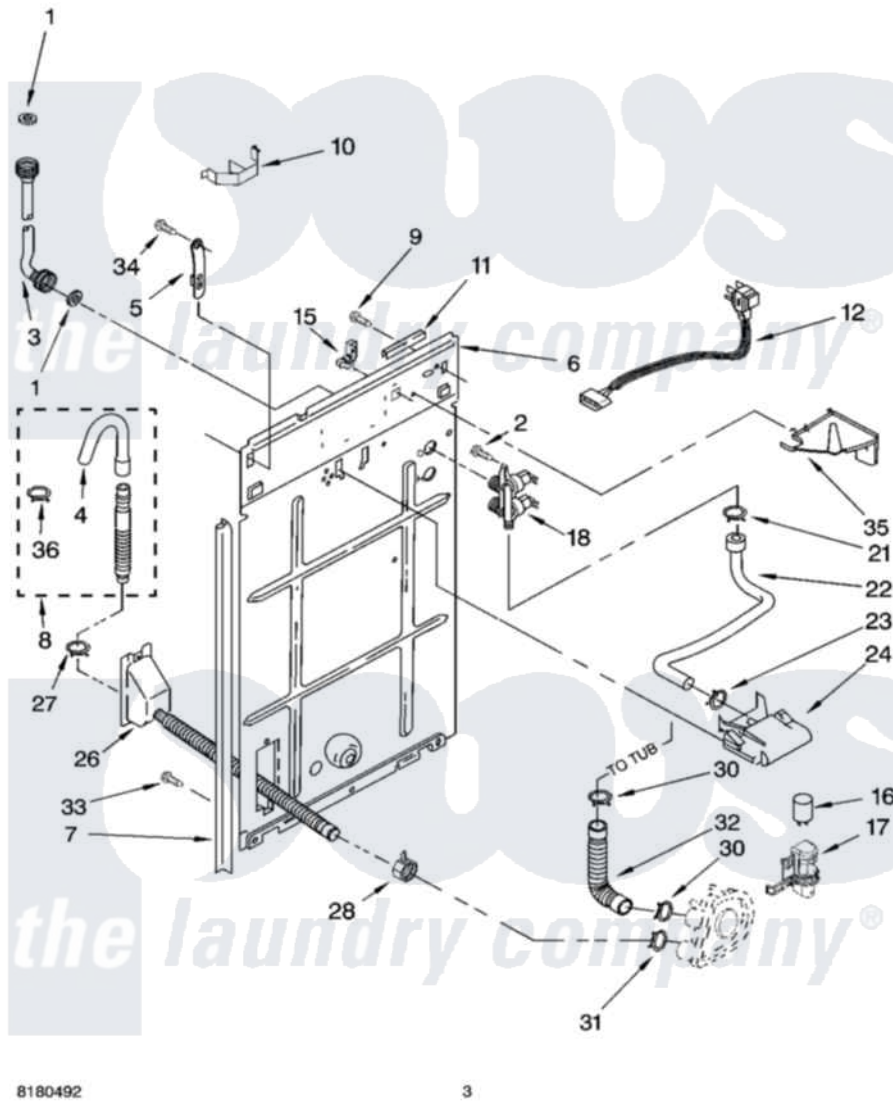

Whirlpool KAWS750LT1 02 - REAR PANEL PARTS

REAR PANEL PARTS

For Models: KAWS750LQ1, KAWS750LT1
(Designer White) (Biscuit)

Whirlpool [Residential Whirlpool KAWS750LT1 Washer Parts](#) Parts Diagram 02 - REAR PANEL PARTS
Click on the part number to view part

Item	Original Part Number	Replaced By	Status	Part Description
1	3976300	16123		Washer Inlet-Hose Miscellaneous Parts Must be Ordered Separately.
2	9740848			Screw, Mixing Valve Mounting
3	3949374	89503		Hose-Inlet
"	3949375	89503		Hose-Inlet
4	3357027			Nozzle, Hose Drain
5	8318255	8568314		Strap, Console
6	3357978			Panel, Rear
7	62747			Pad, Rear Panel
8	3951609	285664		Hose
"	661577	285666		Hose
"	3357090	285702		Hose
9	3351614			Screw, Gearcase Cover Mounting
10	8055003			Clip, Harness And Pressure Switch
11	303294	3367669		Protector, Edge

12	661661	285800	Cord-Power
15	3952821	285777	Relief-Str
16	3949170	8572720	Capacitor, Motor Start
17	8318046		Clip, Capacitor
18	3955673	285805	Valve-Inlet
21	301958	596669	Clamp, Manifold
22	8541607	3357328	Hose, Vacuum Break
23	370450	596669	Clamp, Manifold
24	387606	3360977	Break-Vac
26	8317959	W10358151	Drain Hose Assembly
27	3366912	356138	Clamp, Hose
28	3976395		Restraint, Hose
30	3363366	616099	Clamp
31	8317496	285655	Clamp, Hose
32	3951449	285871	Hose
33	62863	3390631	Screw, 10-16 X 3/8
34	90767		Screw, 8A X 3/8 HeX Washer Head Tapping
35	8539874		Shield, Suds
36	3366913	3357331	Clamp, Drain