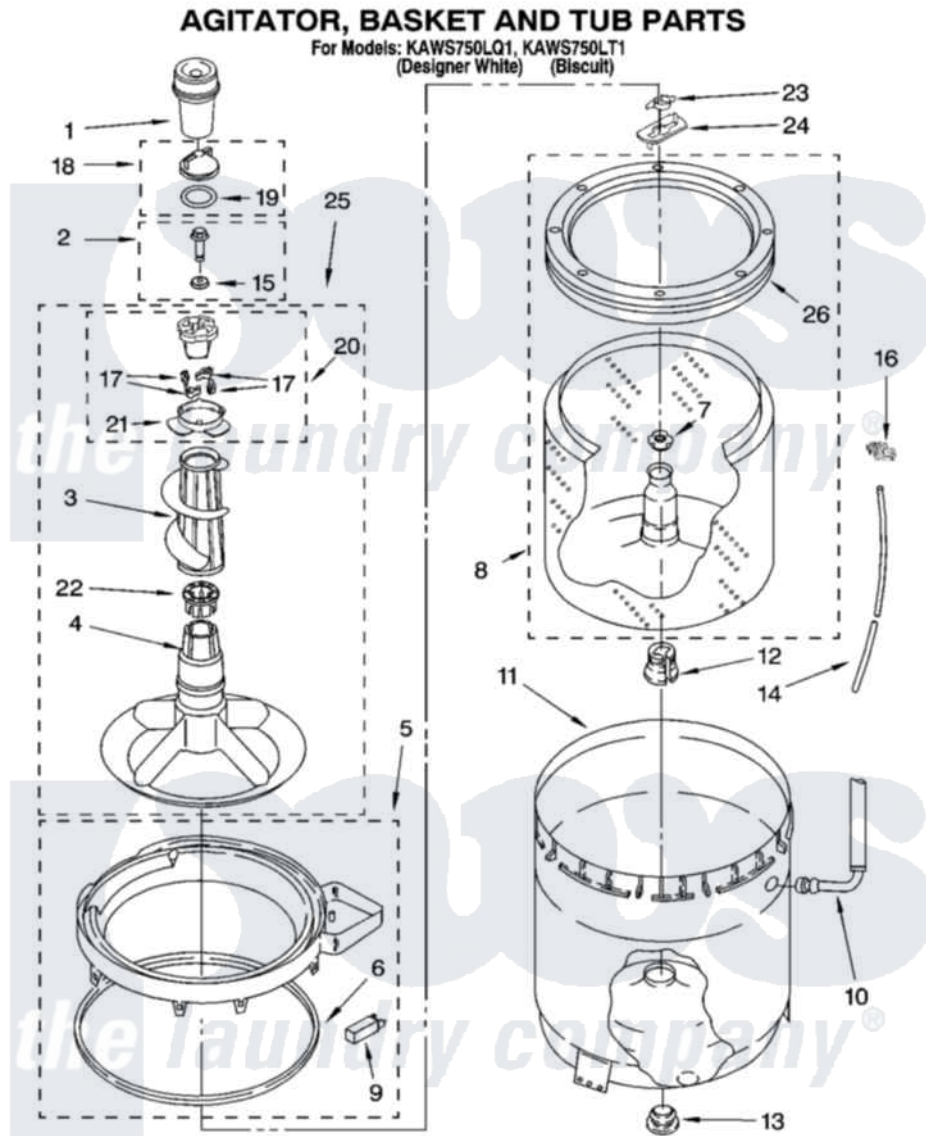

Whirlpool KAWS750LT1 03 - AGITATOR, BASKET AND TUB PARTS

8180492

5

Whirlpool Residential Whirlpool KAWS750LT1 Washer Parts Parts Diagram 03 - AGITATOR, BASKET AND TUB PARTS

[Click on the part number to view part](#)

Item	Original Part Number	Replaced By	Status	Part Description
1	63580			Dispenser, Fabric Softener
2	358237			Screw And Washer
3	3950581			Clothes Mover
4	3950580			Agitator
5	3954507	W10213410		Ring-Tub
6	3359585	3976308		Gasket, Tub Ring
7	21366			Nut, Spinner
8	8526016	W10389328		Clothes Container, Assembly
9	8318246	W10213410		Ring-Tub
10	3948705			Hose, Bleach
11	8283125			Tub
12	389140			Tub Block, Basket Drive
13	383727			Gasket, Centerpod
14	3347780	353244		Hose, Pressure Switch
15	3949550			Washer
16	2219077			Clip, Pressure Switch Hose