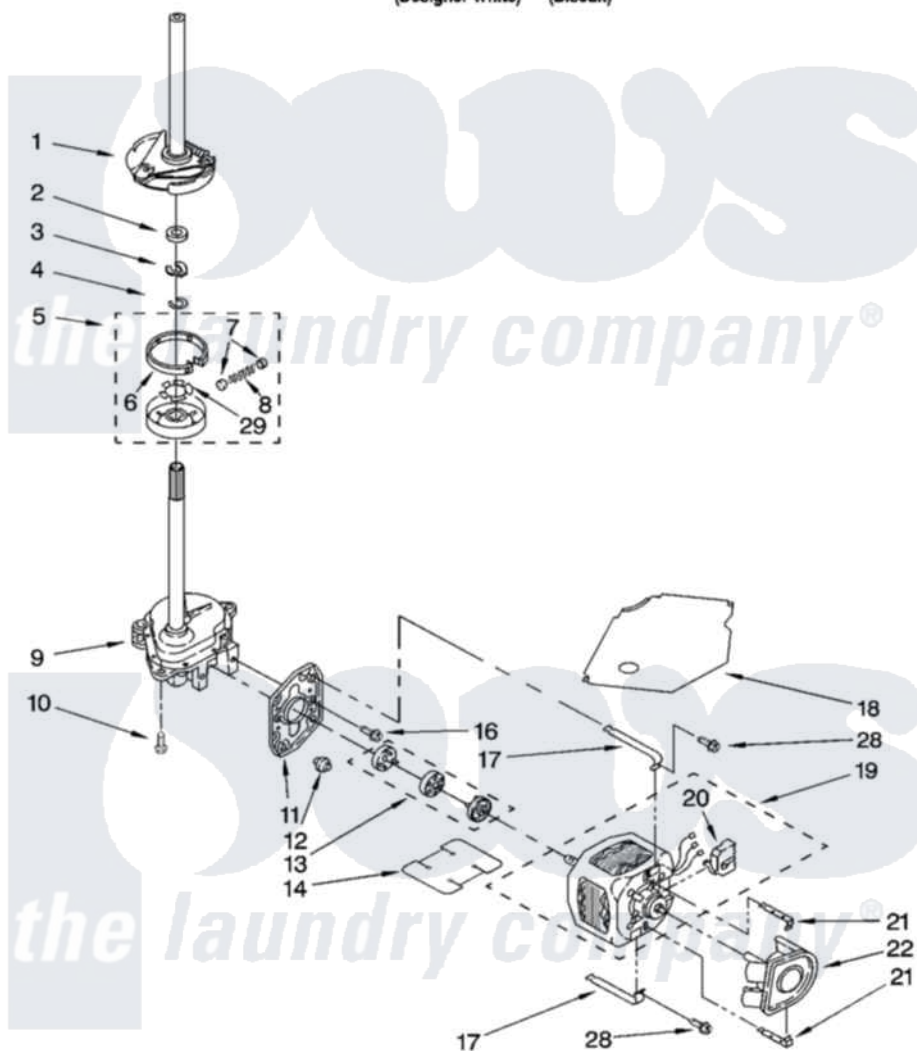

Whirlpool KAWS750LT1 04 - BRAKE, CLUTCH, GEARCASE, MOTOR AND PUMP PARTS

BRAKE, CLUTCH, GEARCASE, MOTOR AND PUMP PARTS

For Models: KAWS750LQ1, KAWS750LT1
(Designer White) (Biscuit)

8180492

7

Whirlpool [Residential Whirlpool KAWS750LT1 Washer Parts](#) Parts Diagram 04 - BRAKE, CLUTCH, GEARCASE, MOTOR AND PUMP PARTS
Click on the part number to view part

Item	Original Part Number	Replaced By	Status	Part Description
1	388952	285792		Basketdrive
2	63292			Washer, Spin Tube Thrust
3	62697	W10080230		Ring, Spin Tube Support
4	63283	285353		Ring
5	3951311	285785		Clutch
6	3951308	285790		Lining
7	62646			Cap, Clutch Spring
8	3946792			Spring And Damper Assembly
9	3360630	3360629		Gearcase
10	3357334	3400516		Screw Anti-Rattle
11	62611			Plate, Motor Mount To Gearcase
12	62691			Grommet, Motor
13	285753	285753A		Coupling
14	3946532			Shield, Motor

16	3400516		Screw Anti-Rattle
17	3349637	W10086010	Retainer, Motor
18	3362089		Shield, Tub To Motor
19	8529936		Motor, Main Drive
20	8529896		Switch, Main Drive Motor
21	8546127		Retainer, Pump
22	3363394		Pump
28	3387485	273556	Screw, 10-16 X 5/8
29	3355454		Clip, Main Drive