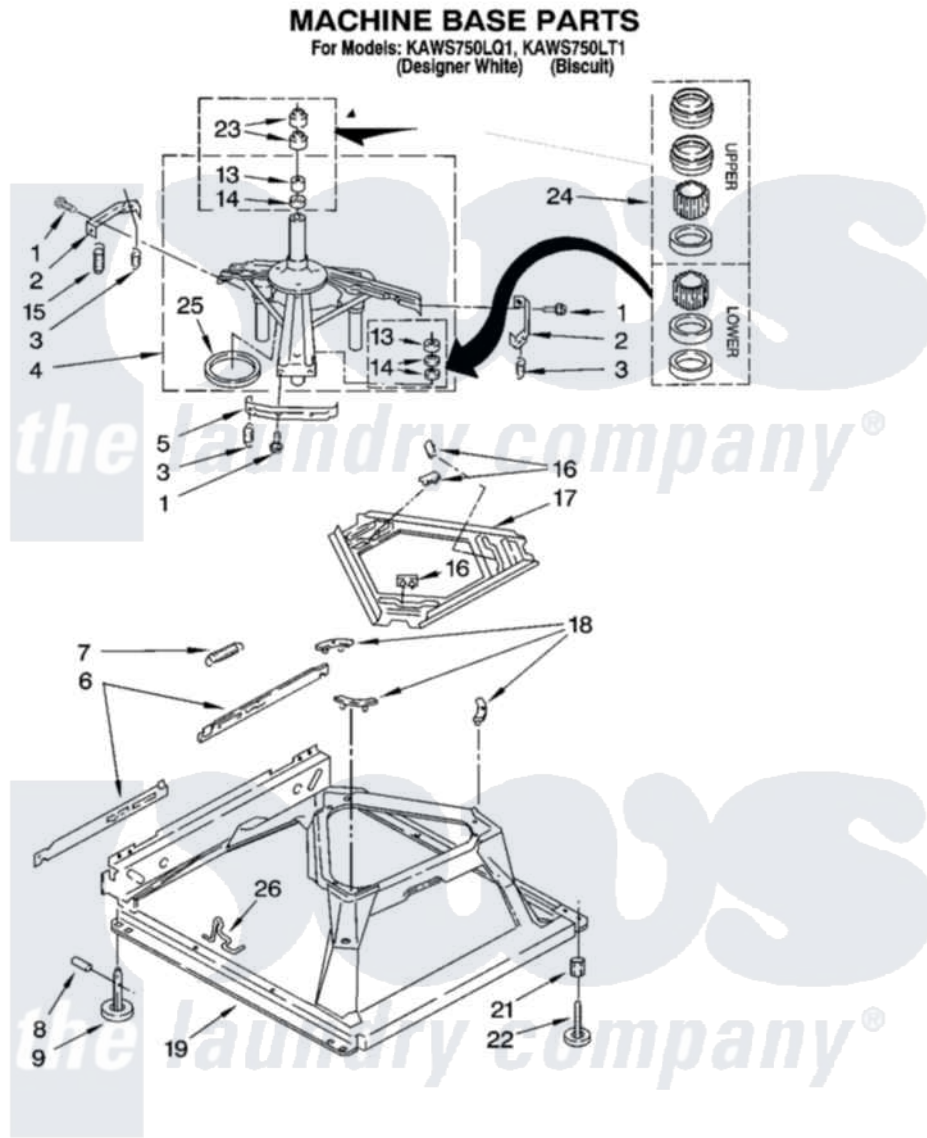

Whirlpool KAWS750LT1 05 - MACHINE BASE PARTS

Whirlpool [Residential Whirlpool KAWS750LT1 Washer Parts](#) Parts Diagram 05 - MACHINE BASE PARTS
[Click on the part number to view part](#)

Item	Original Part Number	Replaced By	Status	Part Description
1	3400076			Screw, Bracket Mounting
2	64067			Bracket, Spring Outer
3	63907			Spring, Suspension
4	3362087	280184		Support
5	64065			Bracket, Spring Outer
6	63466			Link, Leveling Mechanism
7	62597	8316845		Spring
8	62837			Pin, Knurled
9	62596	285244		Feet-Leveling
13	3347047	8546455		Bearing, Centerpost
14	357409	359449		Seal, Agitator Shaft
15	8318050	285901		Spring
16	62568	285219		Pad
17	3946509			Plate, Suspension
18	3363660	285744		Pad
19	3946512	285771		Base

21	3359452		Nut, Lock
22	389102	W10001130	Foot, Leveling
23	356934	8577376	Seal, Centerpost
24	285203		Centerpost Bearing Kit
25	63134		Ring, Sound Deadening
26	63806	W10145155	Retainer, Suspension Spring