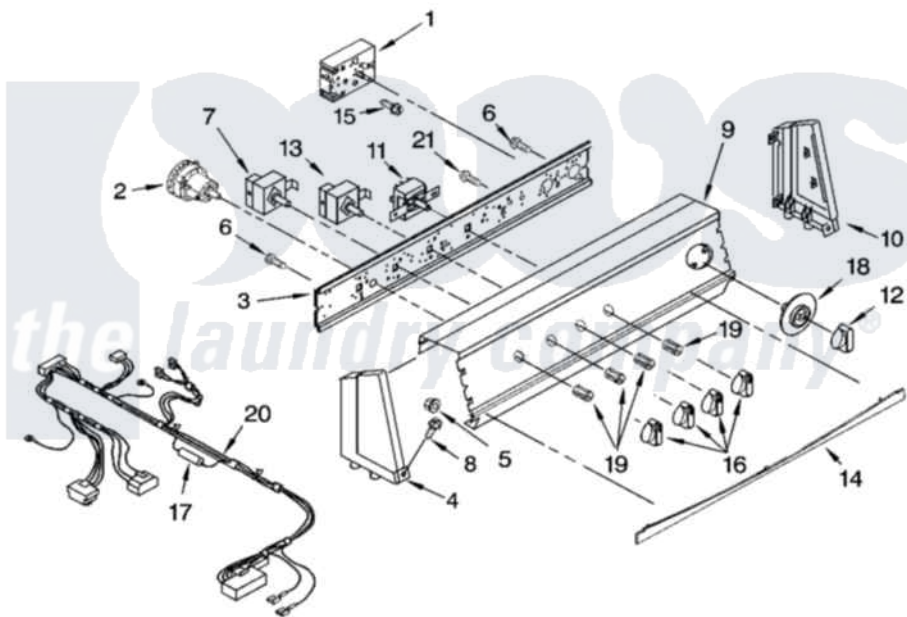

Whirlpool KAWS750LT1 06 - CONTROL PANEL PARTS

CONTROL PANEL PARTS

For Models: KAWS750LQ1, KAWS750LT1
(Designer White) (Biscuit)

8180492

9

Whirlpool [Residential Whirlpool KAWS750LT1 Washer Parts](#) Parts Diagram 06 - CONTROL PANEL PARTS
Click on the part number to view part

Item	Original Part Number	Replaced By	Status	Part Description
1	8563594			Timer, Control
2	3950420	W10339326		Switch-WL
3	3948608			Bracket, Control
4	8274353	285858		Endcap
"	8274355	285859		Endcap
5	8533828			Nut, 3/16
6	90767			Screw, 8A X 3/8 HeX Washer Head Tapping
7	661614			Switch, Water Temperature
8	388326			Screw, 8-18 X 1.25
9	3956120			Console, Panel
"	3956121			Console, Panel
10	8274349	285858		Endcap
"	8274351	285859		Endcap
11	3952577			Switch, Rotary
12	3956179			Knob, Timer
"	3956180			Knob, Timer

13	3949180	W10168257	Switch, Rotary
14	8536941		Spacer, Console
"	8536942		Spacer, Console
15	3400818		Screw, Timer Mounting
16	3956182		Knob, Control
"	3956183		Knob, Control
17	8317387	W10213410	Ring-Tub
18	3956230		Dial, Timer
"	3956231		Dial, Timer
19	8536939		Clip, Knob
20	3957193		Harness, Wire
21	3400073		Screw, Ground