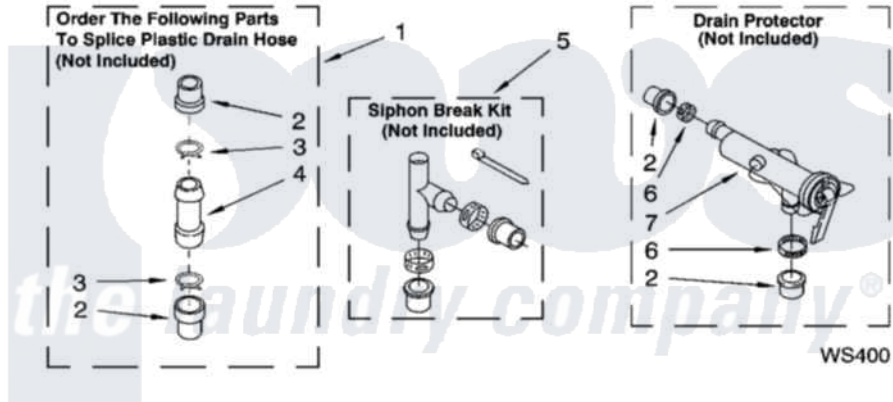

WATER SYSTEM PARTS

For Models: KAWS750LQ1, KAWS750LT1
(Designer White) (Biscuit)

Whirlpool [Residential Whirlpool KAWS750LT1 Washer Parts](#) Parts Diagram 07 - WATER SYSTEM PARTS
Click on the part number to view part

Item	Original Part Number	Replaced By	Status	Part Description
1	285442			Water System Parts
2	285321			Water System Parts
3	370447	285655		Clamp, Hose
4	16272			Connector, Straight
5	285320			Water System Parts
6	65349	285655		Clamp, Hose
7	367031			Water System Parts