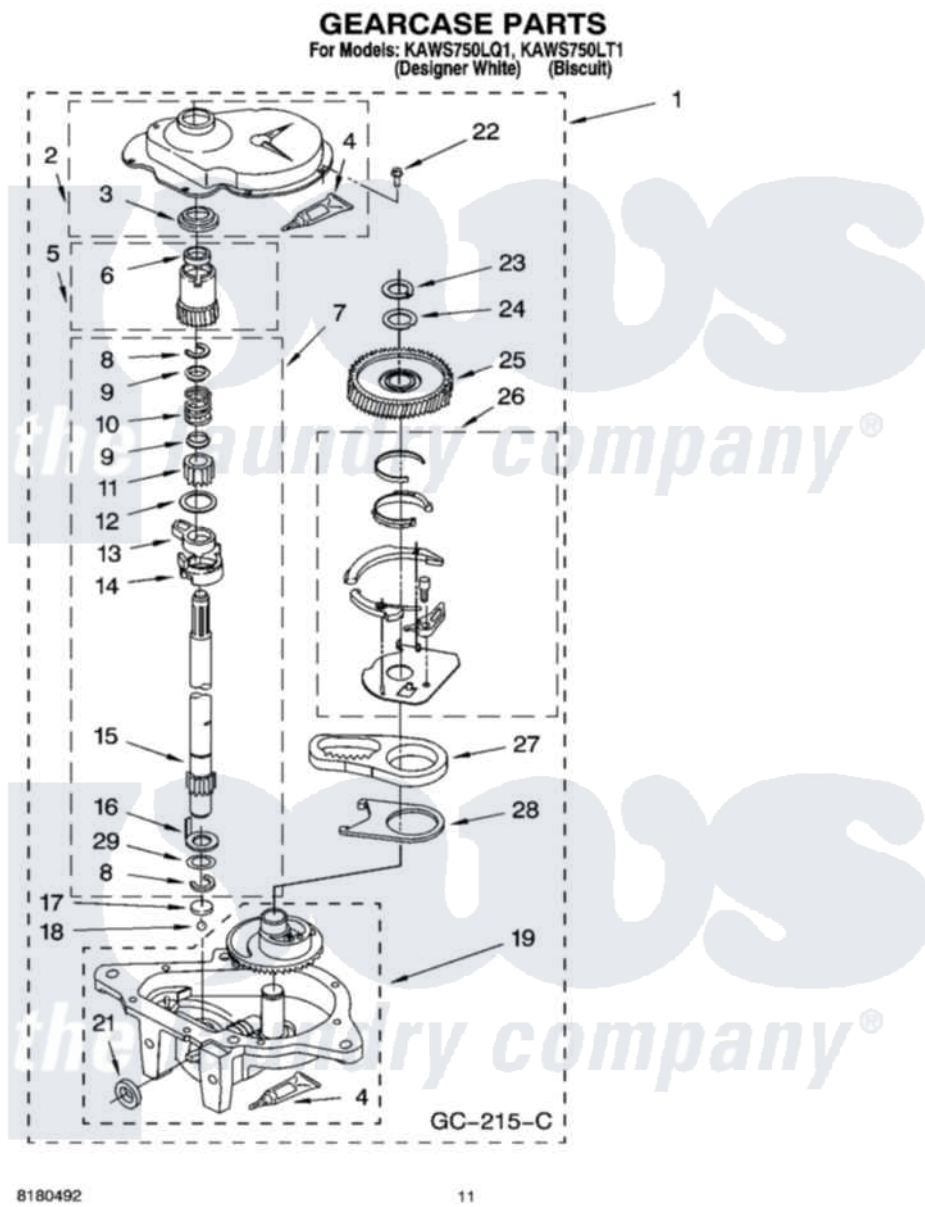

Whirlpool KAWS750LT1 08 - GEARCASE PARTS

Whirlpool [Residential Whirlpool KAWS750LT1 Washer Parts](#) Parts Diagram 08 - GEARCASE PARTS
Click on the part number to view part

Item	Original Part Number	Replaced By	Status	Part Description
1	3360630	3360629		Gearcase
2	285202			Cover, Gearcase
3	3349985			Seal, Gearcase Cover
4	285195			Sealer Sealer, Gasket
5	63320	285362		Gear and Pinion
6	356427			Seal, Spin Pinion
7	389387			Shaft, Agitator
8	90369		Not Available	Ring, Retaining (2)
9	62677			Retainer, Spring
10	62676			Spring, Agitator
11	63273	285509		Shaft, Agitator
12	62619			Washer, Agitator Gear
13	62580	285206		Cam-Agitator
14	62581	285206		Cam-Agitator
15	285509			Shaft, Agitator
16	62618			Washer, Cam Thrust

17	16018	285205	Bearing
18	85529	285205	Bearing
19	389230	285515	Gearcase
21	285352		Seal Kit, Thrust Plug
22	3351614		Screw, Gearcase Cover Mounting
23	3362552	285765	Ring-Retr
24	285735	285766	Washer Kit, Thrust
25	62570	285362	Gear and Pinon
26	388253	999516	Shelf-Glas
27	3349296	8546456	Rack, Connecting
28	62621		Actuator, Shift
29	388815		Washer, Intermediate 1 3976263 Miscellaneous Parts Bag 2 3976300 Washer, Inlet Hose 3 3366913 Clamp, Hose