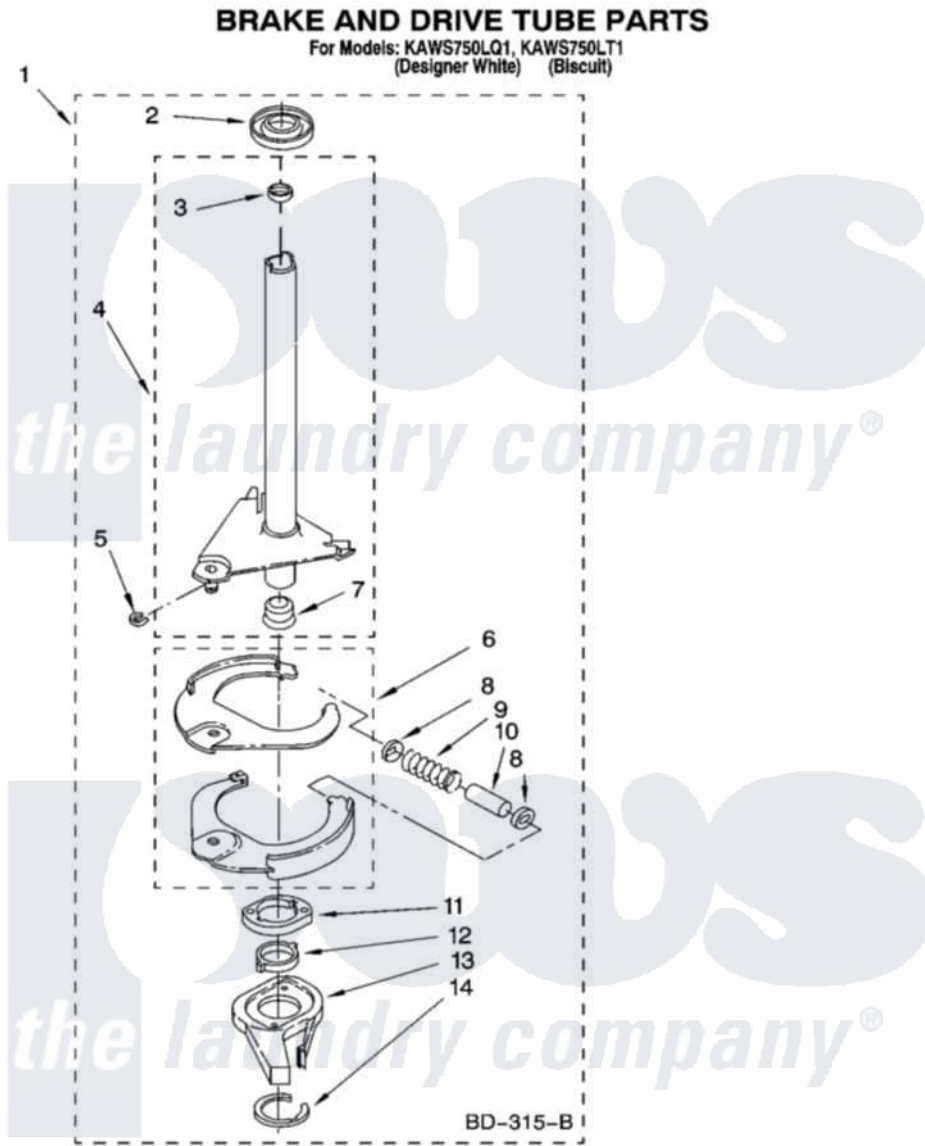

Whirlpool KAWS750LT1 09 - BRAKE AND DRIVE TUBE PARTS

12

8180492

Whirlpool [Residential Whirlpool KAWS750LT1 Washer Parts](#) Parts Diagram 09 - BRAKE AND DRIVE TUBE PARTS
Click on the part number to view part

Item	Original Part Number	Replaced By	Status	Part Description
1	388952	285792		Basketdrive
2	62658			Ring, Thrust
3	356427			Seal, Spin Pinion
4	64027	64208		Tube-Spin
5	64035	W10083190		Ring, Retaining
6	64232	285438		Shoe-Brake
7	62703	8546462		"T" Bearing, Spin Tube
8	3353956	285658		Sleeve
9	387806		Not Available	Spring, Brake
10	3355360	285658		Sleeve
11	661516	8546461		Cam, Brake Release
12	63022			Sleeve, Cam
13	64194	285790		Lining
14	90368	W10083200		Ring, Retaining
"	N/A		Not Available	FOLLOWING PARTS NOT ILLUSTRATED
"	285208			Lubricant