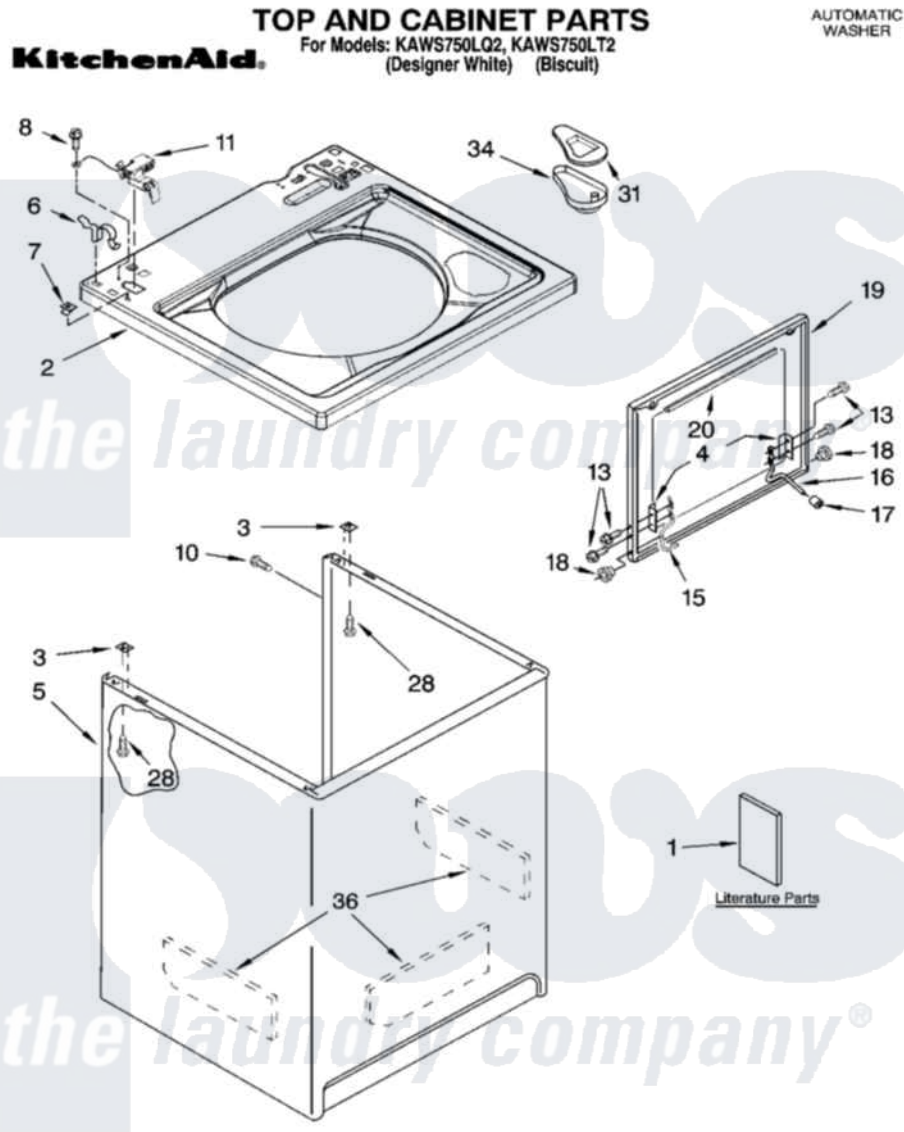

Whirlpool KAWS750LT2 01 - TOP AND CABINET PARTS

9-04 Litho in U.S.A. (drd)

1

Part No. 8180540

Whirlpool Residential Whirlpool KAWS750LT2 Washer Parts Parts Diagram 01 - TOP AND CABINET PARTS
 Click on the part number to view part

Item	Original Part Number	Replaced By	Status	Part Description
1	3956025		Not Available	Installation Instructions
"	3955912		Not Available	Feature Sheet
"	3955871		Not Available	Use & Care Guide
"	3955581		Not Available	Energy Guide
"	8563596		Not Available	Wiring Diagram
2	8543447			Top
"	8543448			Top
3	62750			Spacer, Cabinet To Top (4)
4	21097			Pad, Lid Hinge
5	63424			Cabinet
"	3954357			Cabinet
6	62780			Clip, Top And Cabinet And Rear Panel
7	357213			Nut, Push-In
8	3351614			Screw, Gearcase Cover Mounting
10	3357011	308685		Side Trim)

11	8318084		Switch, Lid
13	355274	W10119828	Screw, Lid Hinge Mounting
15	8559336	W10225136	Hinge 7 Pad Assembly
16	54583		Hinge, Lid
17	19119		Bumper, Lid Hinge
18	8319539		Bearing, Lid Hinge
19	3956149	3957550	Lid
"	3956150	3957551	Lid
20	8054939		Seal, Lid
28	3390631		Screw, 10-16 X 3/8
31	8055325	3955788	Cover, Dispenser
34	8519517		Dispenser, Bleach
36	3976348		Absorber, Sound