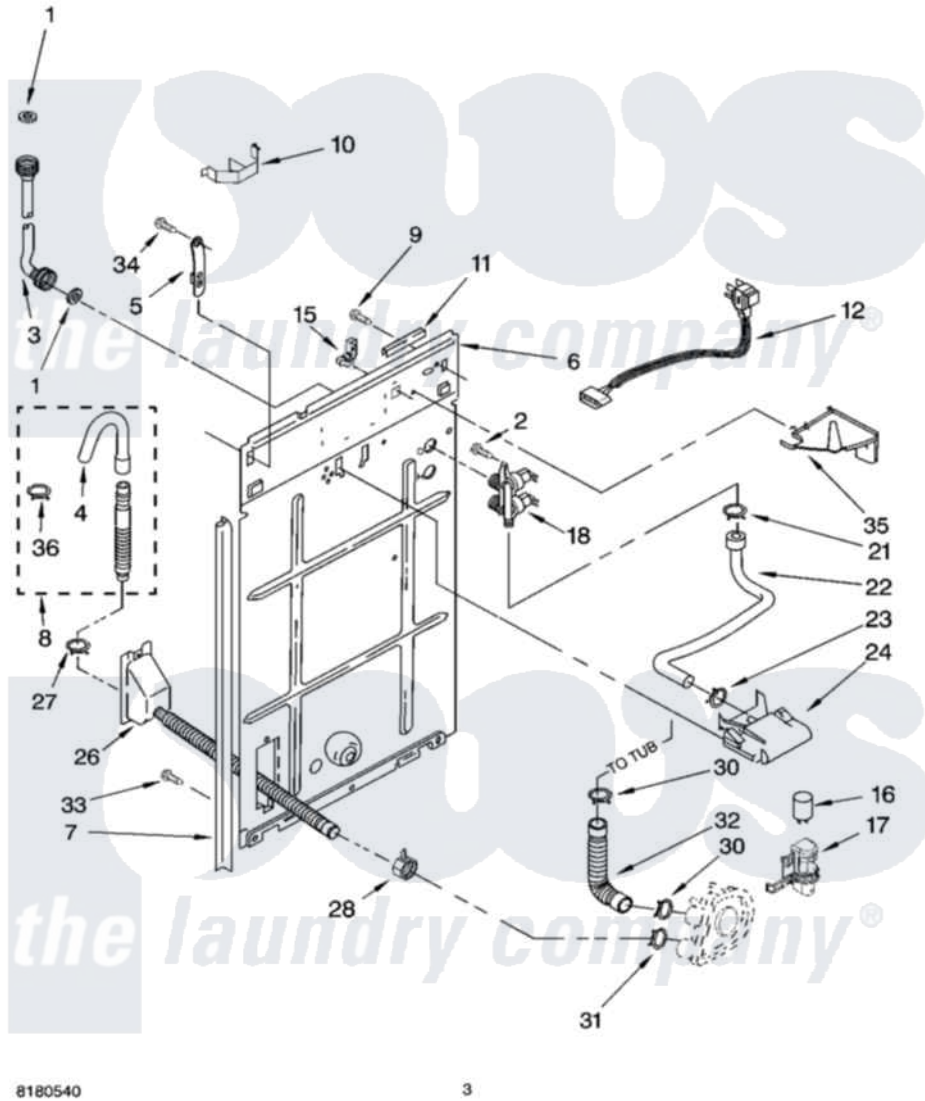

Whirlpool KAWS750LT2 02 - REAR PANEL PARTS

REAR PANEL PARTS

For Models: KAWS750LQ2, KAWS750LT2
(Designer White) (Biscuit)

Whirlpool Residential Whirlpool KAWS750LT2 Washer Parts Parts Diagram 02 - REAR PANEL PARTS
Click on the part number to view part

Item	Original Part Number	Replaced By	Status	Part Description
1	3976300	16123		Washer Inlet-Hose Miscellaneous Parts Must be Ordered Separately.
2	9740848			Screw, Mixing Valve Mounting
3	3949374	89503		Hose-Inlet
"	3949375	89503		Hose-Inlet
4	3357027			Nozzle, Hose Drain
5	8318255	8568314		Strap, Console
6	3357978			Panel, Rear
7	62747			Pad, Rear Panel
8	3951609	285664		Hose
"	661577	285666		Hose
"	3357090	285702		Hose
9	3351614			Screw, Gearcase Cover Mounting
10	8055003			Clip, Harness And Pressure Switch
11	303294	3367669		Protector, Edge

12	661661	285800	Cord-Power
15	3952821	285777	Relief-Str
16	3949170	8572720	Capacitor, Motor Start
17	8318046		Clip, Capacitor
18	3955673	285805	Valve-Inlet
21	301958	596669	Clamp, Manifold
22	8541607	3357328	Hose, Vacuum Break
23	370450	596669	Clamp, Manifold
24	387606	3360977	Break-Vac
26	8317959	W10358151	Drain Hose Assembly
27	3366912	356138	Clamp, Hose
28	3976395		Restraint, Hose
30	3363366	616099	Clamp
31	8317496	285655	Clamp, Hose
32	3951449	285871	Hose
33	62863	3390631	Screw, 10-16 X 3/8
34	90767		Screw, 8A X 3/8 HeX Washer Head Tapping
35	8539874		Shield, Suds
36	3366913	3357331	Clamp, Drain