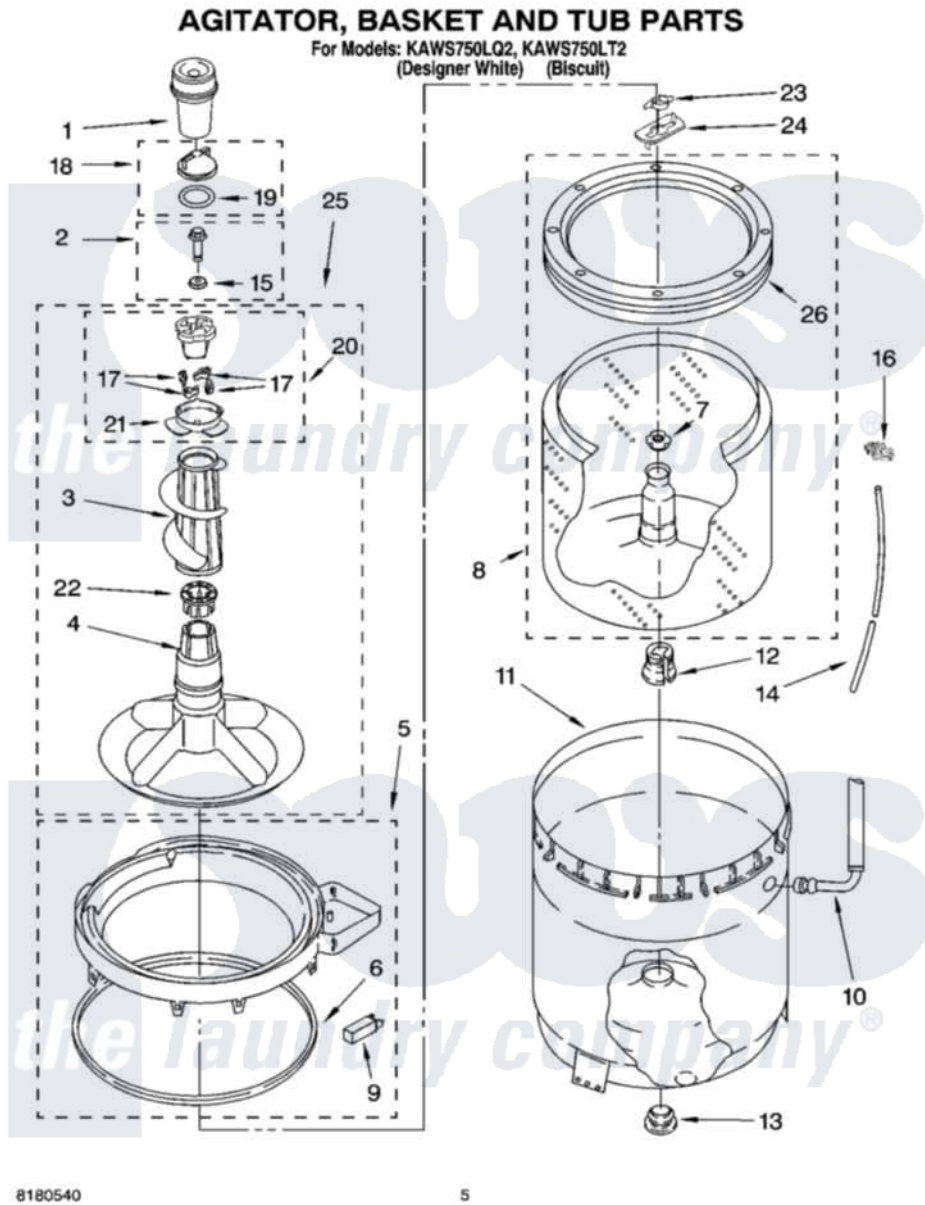

# Whirlpool KAWS750LT2 03 - AGITATOR, BASKET AND TUB PARTS

8180540

5

Whirlpool Residential Whirlpool KAWS750LT2 Washer Parts Parts Diagram 03 - AGITATOR, BASKET AND TUB PARTS

[Click on the part number to view part](#)

Item	Original Part Number	Replaced By	Status	Part Description
1	<a href="#">63580</a>			Dispenser, Fabric Softener
2	<a href="#">358237</a>			Screw And Washer
3	<a href="#">3950581</a>			Clothes Mover
4	<a href="#">3950580</a>			Agitator
5	3954507	<a href="#">W10213410</a>		Ring-Tub
6	3359585	<a href="#">3976308</a>		Gasket, Tub Ring
7	<a href="#">21366</a>			Nut, Spanner
8	8526016	<a href="#">W10389328</a>		Clothes Container, Assembly
9	8318246	<a href="#">W10213410</a>		Ring-Tub
10	<a href="#">3948705</a>			Hose, Bleach
11	<a href="#">8283125</a>			Tub
12	<a href="#">389140</a>			Tub Block, Basket Drive
13	<a href="#">383727</a>			Gasket, Centerpod
14	3347780	<a href="#">353244</a>		Hose, Pressure Switch
15	<a href="#">3949550</a>			Washer
16	<a href="#">2219077</a>			Clip, Pressure Switch Hose

17	3366877	<a href="#">80040</a>	Dog-Agitator
18	3354733	<a href="#">W10074580</a>	Cap, Barrier
19	3348855	<a href="#">W10072840</a>	Fabric Softener
20	3363663	<a href="#">285811</a>	Cam-Agitator
21	<a href="#">3363661</a>		Bearing, Driven Cam
22	3350389	<a href="#">285587</a>	Washer
23	<a href="#">3354845</a>		Clip, Agitator
24	3355921	<a href="#">8543666</a>	Washer, Agitator
25	<a href="#">3950579</a>		Agitator
26	8519788	<a href="#">387240</a>	Ring, Balance