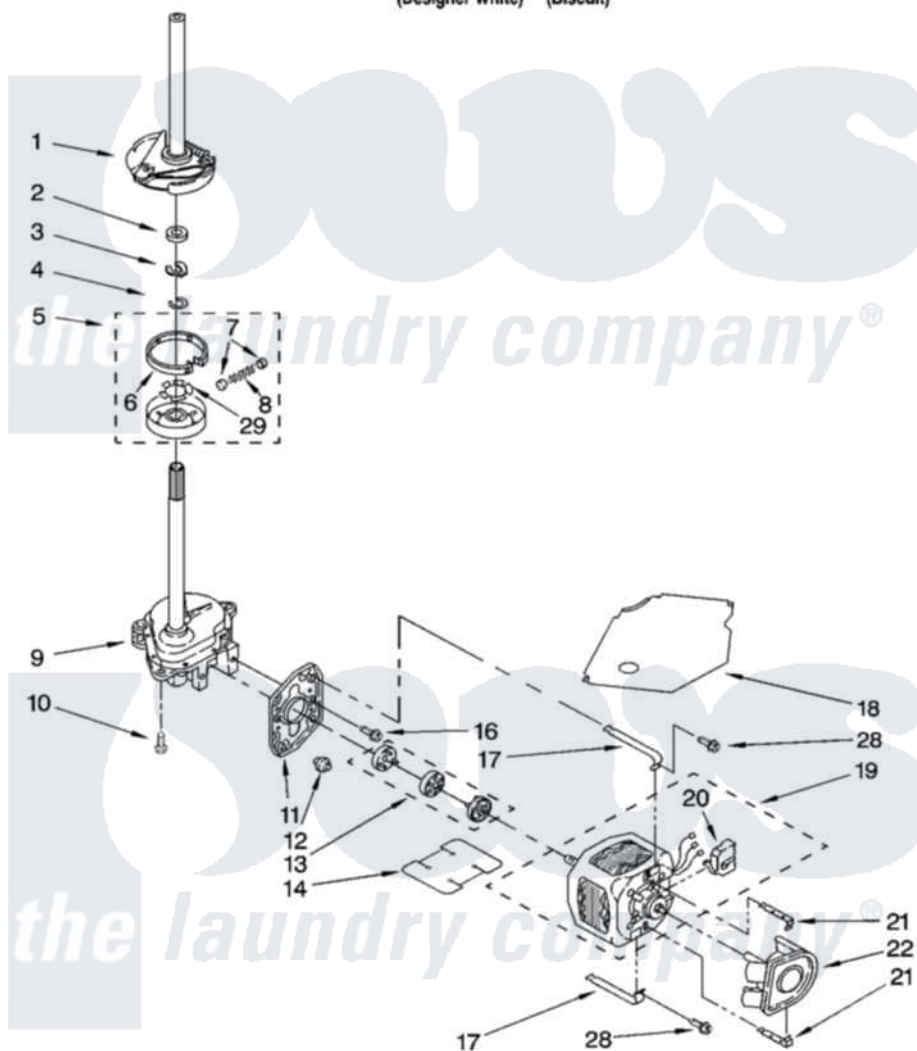

Whirlpool KAWS750LT2 04 - BRAKE, CLUTCH, GEARCASE, MOTOR AND PUMP PARTS

BRAKE, CLUTCH, GEARCASE, MOTOR AND PUMP PARTS

For Models: KAWS750LQ2, KAWS750LT2
(Designer White) (Biscuit)

8180540

7

Whirlpool [Residential Whirlpool KAWS750LT2 Washer Parts](#) Parts Diagram 04 - BRAKE, CLUTCH, GEARCASE, MOTOR AND PUMP PARTS

[Click on the part number to view part](#)

Item	Original Part Number	Replaced By	Status	Part Description
1	388952	285792		Basketdrive
2	63292			Washer, Spin Tube Thrust
3	62697	W10080230		Ring, Spin Tube Support
4	63283	285353		Ring
5	3951311	285785		Clutch
6	3951308	285790		Lining
7	62646			Cap, Clutch Spring
8	3946792			Spring And Damper Assembly
9	3360630	3360629		Gearcase
10	3357334	3400516		Screw Anti-Rattle
11	62611			Plate, Motor Mount To Gearcase
12	62691			Grommet, Motor
13	285753	285753A		Coupling
14	3946532			Shield, Motor

16	3400516		Screw Anti-Rattle
17	3349637	W10086010	Retainer, Motor
18	3362089		Shield, Tub To Motor
19	8529936		Motor, Main Drive
20	8529896		Switch, Main Drive Motor
21	8546127		Retainer, Pump
22	3363394		Pump
28	3387485	273556	Screw, 10-16 X 5/8
29	3355454		Clip, Main Drive