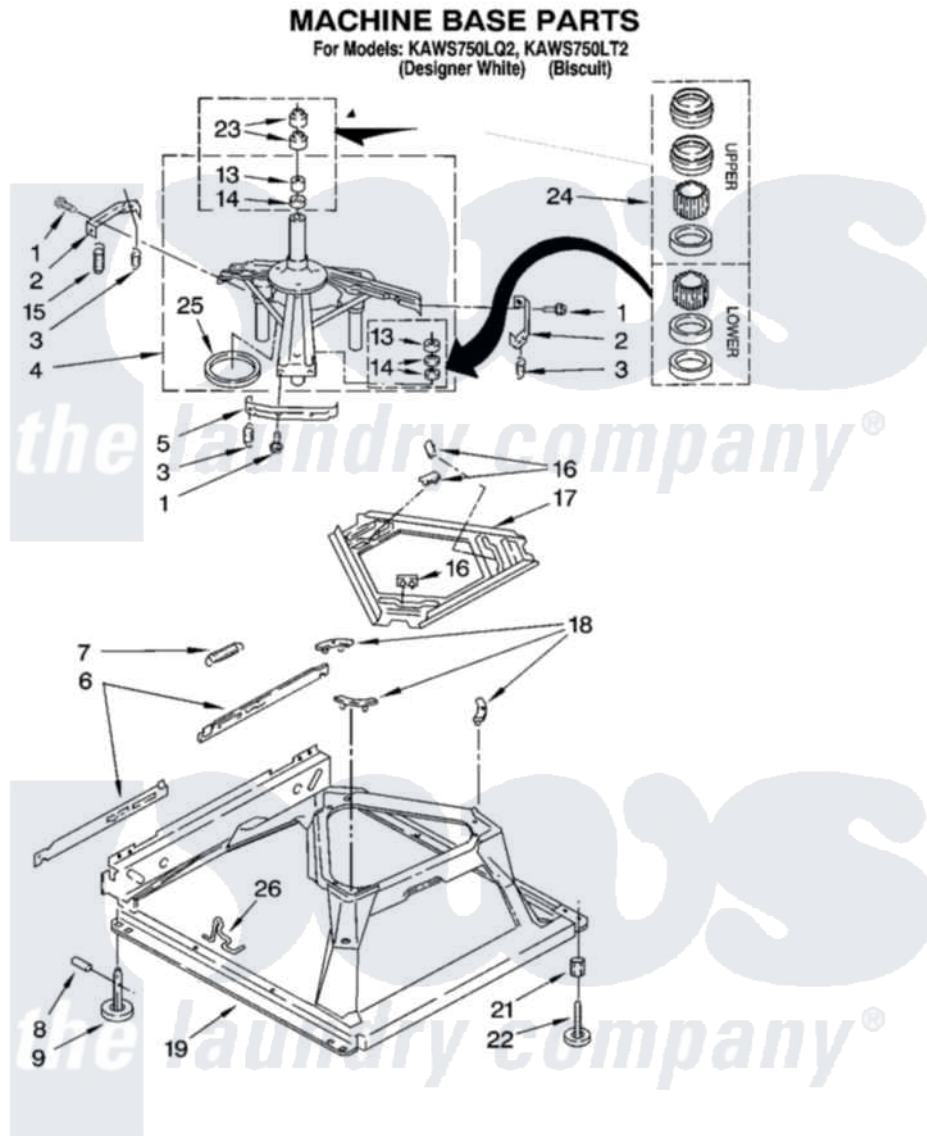

Whirlpool KAWS750LT2 05 - MACHINE BASE PARTS

8

8180540

Whirlpool [Residential Whirlpool KAWS750LT2 Washer Parts](#) Parts Diagram 05 - MACHINE BASE PARTS
Click on the part number to view part

Item	Original Part Number	Replaced By	Status	Part Description
1	3400076			Screw, Bracket Mounting
2	64067			Bracket, Spring Outer
3	63907			Spring, Suspension
4	3362087	280184		Support
5	64065			Bracket, Spring Outer
6	63466			Link, Leveling Mechanism
7	62597	8316845		Spring
8	62837			Pin, Knurled
9	62596	285244		Feet-Leveling
13	3347047	8546455		Bearing, Centerpost
14	357409	359449		Seal, Agitator Shaft
15	8318050	285901		Spring
16	62568	285219		Pad
17	3946509			Plate, Suspension
18	3363660	285744		Pad
19	3946512	285771		Base

21	3359452		Nut, Lock
22	389102	W10001130	Foot, Leveling
23	356934	8577376	Seal, Centerpost
24	285203		Centerpost Bearing Kit
25	63134		Ring, Sound Deadening
26	63806	W10145155	Retainer, Suspension Spring