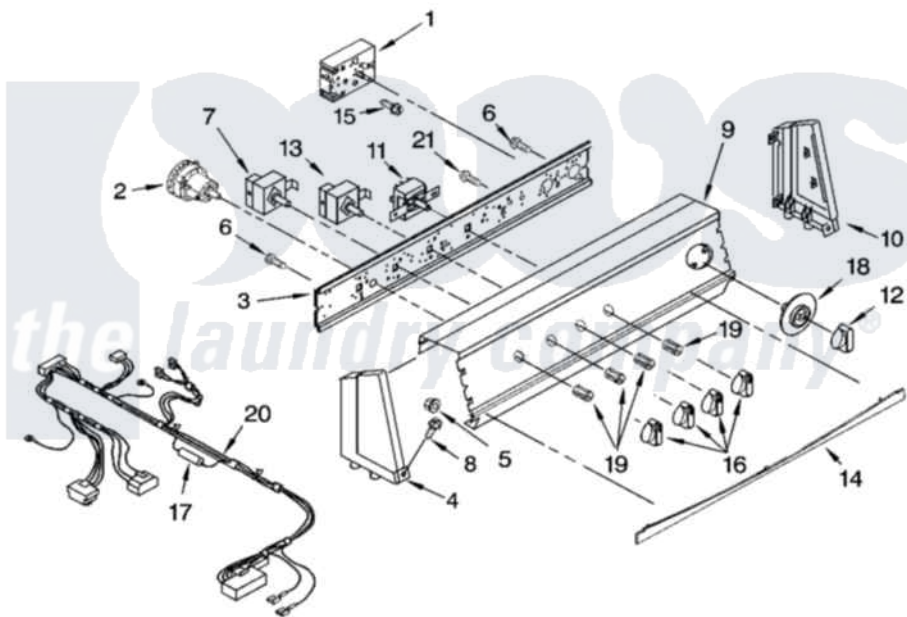

Whirlpool KAWS750LT2 06 - CONTROL PANEL PARTS

CONTROL PANEL PARTS

For Models: KAWS750LQ2, KAWS750LT2
(Designer White) (Biscuit)

8180540

9

Whirlpool [Residential Whirlpool KAWS750LT2 Washer Parts](#) Parts Diagram 06 - CONTROL PANEL PARTS

[Click on the part number to view part](#)

| Item | Original Part Number | Replaced By | Status | Part Description |
|------|-------------------------|---------------------------|--------|---|
| 1 | 8563594 | | | Timer, Control |
| 2 | 3950420 | W10339326 | | Switch-WL |
| 3 | 3948608 | | | Bracket, Control |
| 4 | 8274353 | 285858 | | Endcap |
| " | 8274355 | 285859 | | Endcap |
| 5 | 8533828 | | | Nut, 3/16 |
| 6 | 90767 | | | Screw, 8A X 3/8 HeX Washer Head Tapping |
| 7 | 661614 | | | Switch, Water Temperature |
| 8 | 388326 | | | Screw, 8-18 X 1.25 |
| 9 | 3956120 | | | Console, Panel |
| " | 3956121 | | | Console, Panel |
| 10 | 8274349 | 285858 | | Endcap |
| " | 8274351 | 285859 | | Endcap |
| 11 | 3952577 | | | Switch, Rotary |
| 12 | 3956179 | | | Knob, Timer |
| " | 3956180 | | | Knob, Timer |

| | | | |
|----|-------------------------|---------------------------|-----------------------|
| 13 | 3949180 | W10168257 | Switch, Rotary |
| 14 | 8536941 | | Spacer, Console |
| " | 8536942 | | Spacer, Console |
| 15 | 3400818 | | Screw, Timer Mounting |
| 16 | 3956182 | | Knob, Control |
| " | 3956183 | | Knob, Control |
| 17 | 8317387 | W10213410 | Ring-Tub |
| 18 | 3956230 | | Dial, Timer |
| " | 3956231 | | Dial, Timer |
| 19 | 8536939 | | Clip, Knob |
| 20 | 3957251 | | Harness, Wire |
| 21 | 3400073 | | Screw, Ground |