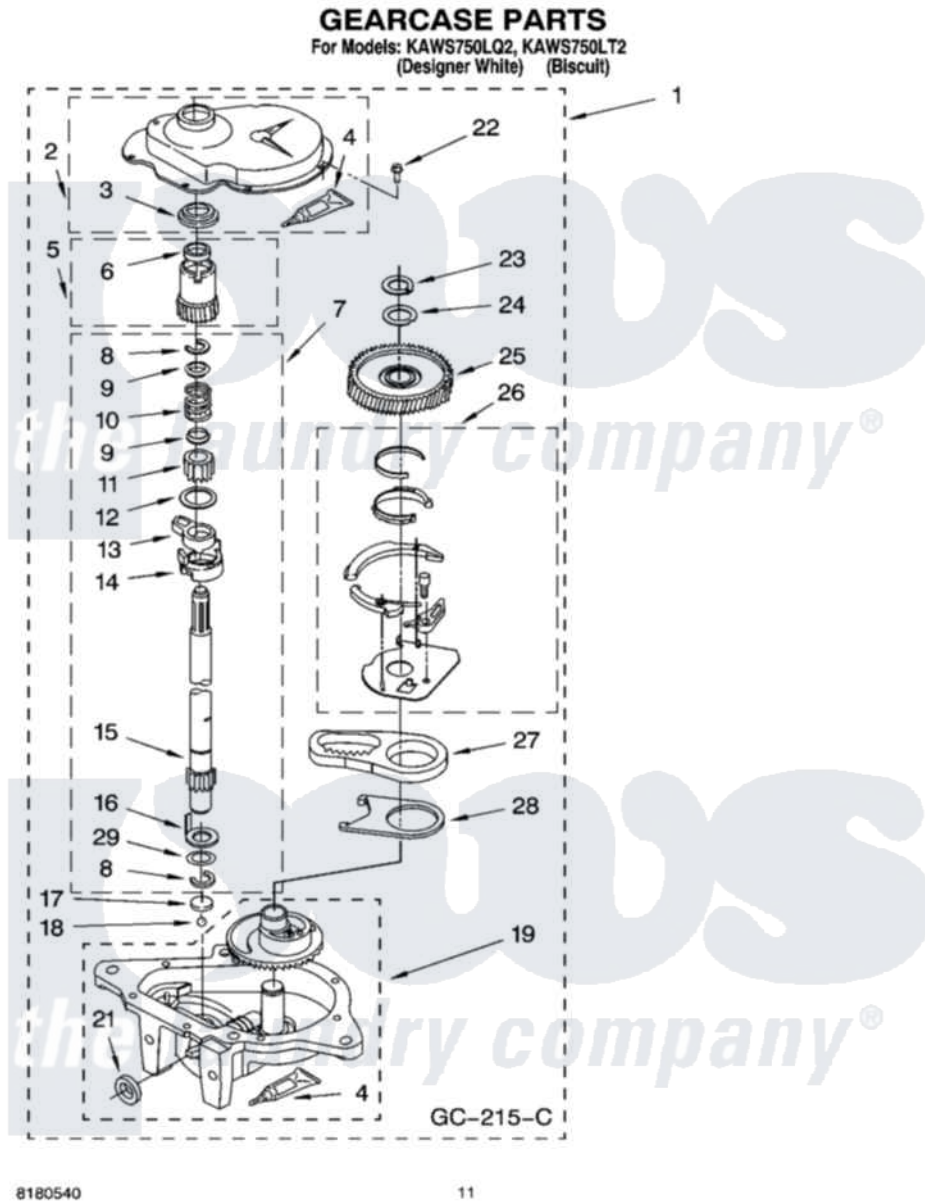

Whirlpool KAWS750LT2 08 - GEARCASE PARTS

Whirlpool [Residential Whirlpool KAWS750LT2 Washer Parts](#) Parts Diagram 08 - GEARCASE PARTS
Click on the part number to view part

Item	Original Part Number	Replaced By	Status	Part Description
1	3360630	3360629		Gearcase
2	285202			Cover, Gearcase
3	3349985			Seal, Gearcase Cover
4	285195			Sealer Sealer, Gasket
5	63320	285362		Gear and Pinion
6	356427			Seal, Spin Pinion
7	389387			Shaft, Agitator
8	90369		Not Available	Ring, Retaining (2)
9	62677			Retainer, Spring
10	62676			Spring, Agitator
11	63273	285509		Shaft, Agitator
12	62619			Washer, Agitator Gear
13	62580	285206		Cam-Agitator
14	62581	285206		Cam-Agitator
15	285509			Shaft, Agitator
16	62618			Washer, Cam Thrust

17	16018	285205	Bearing
18	85529	285205	Bearing
19	389230	285515	Gearcase
21	285352		Seal Kit, Thrust Plug
22	3351614		Screw, Gearcase Cover Mounting
23	3362552	285765	Ring-Retr
24	285735	285766	Washer Kit, Thrust
25	62570	285362	Gear and Pinon
26	388253	999516	Shelf-Glas
27	3349296	8546456	Rack, Connecting
28	62621		Actuator, Shift
29	388815		Washer, Intermediate 1 3976263 Miscellaneous Parts Bag 2 3976300 Washer, Inlet Hose 3 3366913 Clamp, Hose