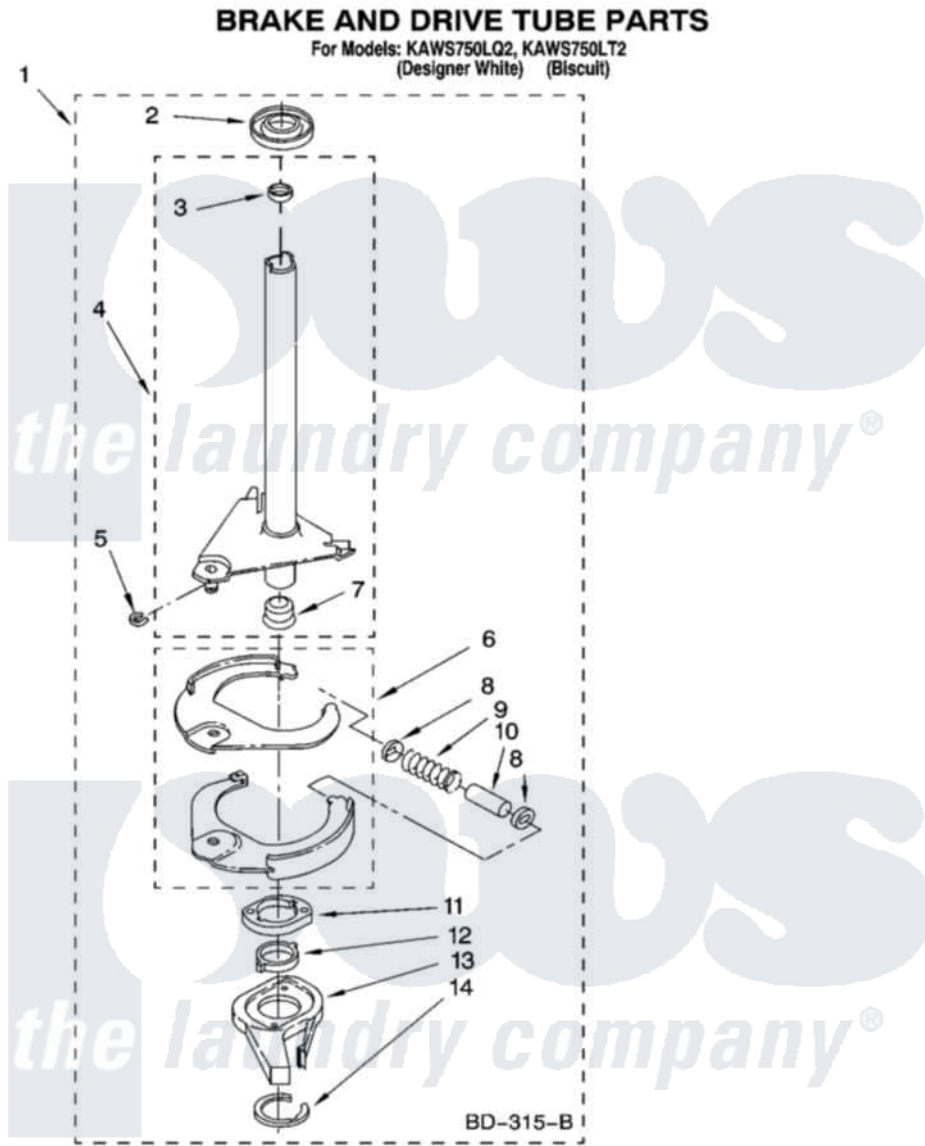

Whirlpool KAWS750LT2 09 - BRAKE AND DRIVE TUBE PARTS

12

8180540

Whirlpool [Residential Whirlpool KAWS750LT2 Washer Parts](#) Parts Diagram 09 - BRAKE AND DRIVE TUBE PARTS
Click on the part number to view part

Item	Original Part Number	Replaced By	Status	Part Description
1	388952	285792		Basketdrive
2	62658			Ring, Thrust
3	356427			Seal, Spin Pinion
4	64027	64208		Tube-Spin
5	64035	W10083190		Ring, Retaining
6	64232	285438		Shoe-Brake
7	62703	8546462		"T" Bearing, Spin Tube
8	3353956	285658		Sleeve
9	387806		Not Available	Spring, Brake
10	3355360	285658		Sleeve
11	661516	8546461		Cam, Brake Release
12	63022			Sleeve, Cam
13	64194	285790		Lining
14	90368	W10083200		Ring, Retaining
"	N/A		Not Available	FOLLOWING PARTS NOT ILLUSTRATED
"	285208			Lubricant