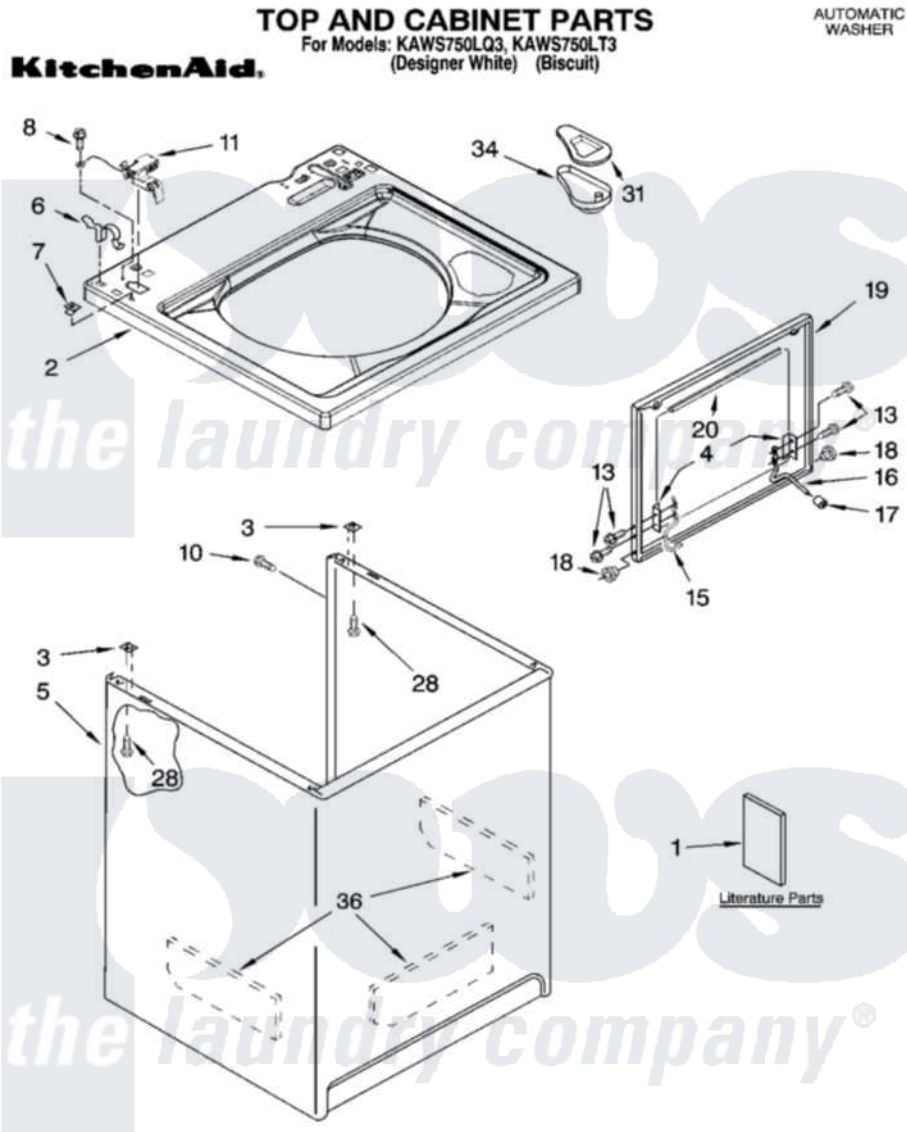

Whirlpool KAWS750LT3 01 - TOP AND CABINET PARTS

4-05 Litho in U.S.A. (drd)

1

Part No. 8180642

Whirlpool [Residential Whirlpool KAWS750LT3 Washer Parts](#) Parts Diagram 01 - TOP AND CABINET PARTS
Click on the part number to view part

Item	Original Part Number	Replaced By	Status	Part Description
1	3957165		Not Available	Installation Instructions
"	3955912		Not Available	Feature Sheet
"	3955871		Not Available	Use & Care Guide
"	3957353		Not Available	Energy Guide
"	8563596		Not Available	Wiring Diagram
2	8543447			Top
"	8543448			Top
3	62750			Spacer, Cabinet To Top (4)
4	21097			Pad, Lid Hinge
5	63424			Cabinet
"	3954357			Cabinet
6	62780			Clip, Top And Cabinet And Rear Panel
7	357213			Nut, Push-In
8	3351614			Screw, Gearcase Cover Mounting
10	3357011	308685		Side Trim)

11	8318084		Switch, Lid
13	355274	W10119828	Screw, Lid Hinge Mounting
15	8559336	W10225136	Hinge 7 Pad Assembly
16	54583		Hinge, Lid
17	19119		Bumper, Lid Hinge
18	8319539		Bearing, Lid Hinge
19	3956149	3957550	Lid
"	3956150	3957551	Lid
20	8054939		Seal, Lid
28	3390631		Screw, 10-16 X 3/8
31	8055325	3955788	Cover, Dispenser
34	8519517		Dispenser, Bleach
36	3976348		Absorber, Sound