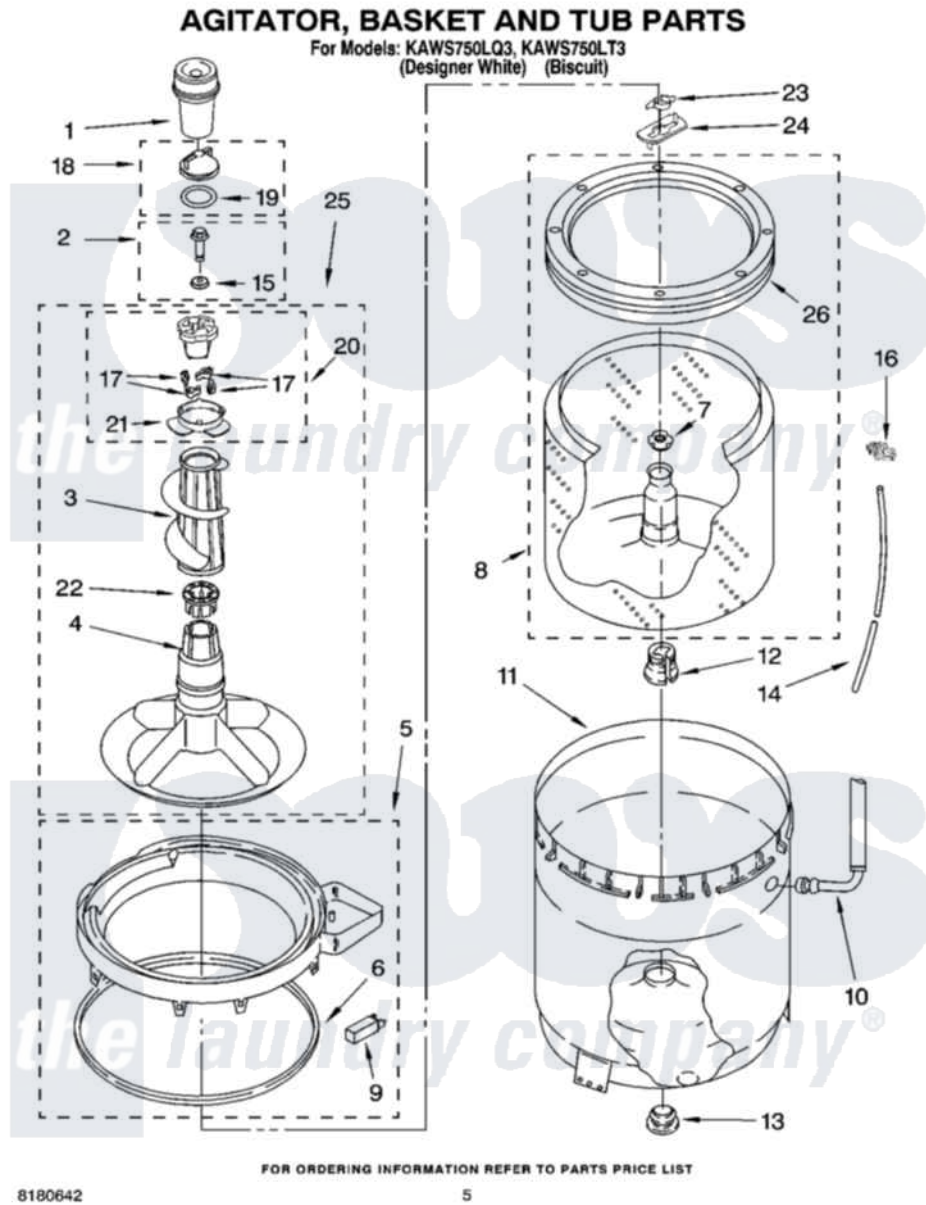

Whirlpool KAWS750LT3 03 - AGITATOR, BASKET AND TUB PARTS

8180642

5

Whirlpool [Residential Whirlpool KAWS750LT3 Washer Parts](#) Parts Diagram 03 - AGITATOR, BASKET AND TUB PARTS

[Click on the part number to view part](#)

Item	Original Part Number	Replaced By	Status	Part Description
1	63580			Dispenser, Fabric Softener
2	358237			Screw And Washer
3	3950581			Clothes Mover
4	3950580			Agitator
5	3954507	W10213410		Ring-Tub
6	3359585	3976308		Gasket, Tub Ring
7	21366			Nut, Spanner
8	8526016	W10389328		Clothes Container, Assembly
9	8318246	W10213410		Ring-Tub
10	3948705			Hose, Bleach
11	8283125			Tub
12	389140			Tub Block, Basket Drive
13	383727			Gasket, Centerpod
14	3347780	353244		Hose, Pressure Switch
15	3949550			Washer
16	2219077			Clip, Pressure Switch Hose