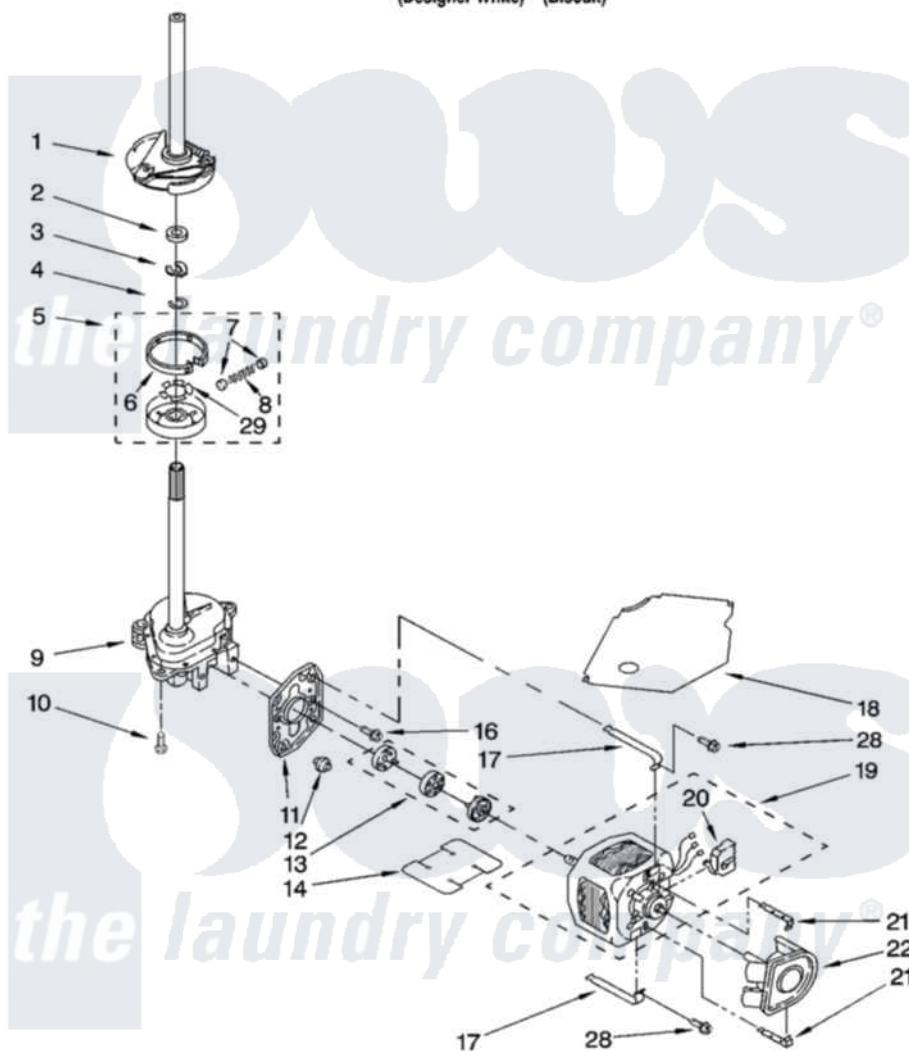

# Whirlpool KAWS750LT3 04 - BRAKE, CLUTCH, GEARCASE, MOTOR AND PUMP PARTS

## BRAKE, CLUTCH, GEARCASE, MOTOR AND PUMP PARTS

For Models: KAWS750LQ3, KAWS750LT3  
(Designer White) (Biscuit)

FOR ORDERING INFORMATION REFER TO PARTS PRICE LIST

8180642

7

Whirlpool [Residential Whirlpool KAWS750LT3 Washer Parts](#) Parts Diagram 04 - BRAKE, CLUTCH, GEARCASE, MOTOR AND PUMP PARTS  
Click on the part number to view part

Item	Original Part Number	Replaced By	Status	Part Description
1	388952	<a href="#">285792</a>		Basketdrive
2	<a href="#">63292</a>			Washer, Spin Tube Thrust
3	62697	<a href="#">W10080230</a>		Ring, Spin Tube Support
4	63283	<a href="#">285353</a>		Ring
5	3951311	<a href="#">285785</a>		Clutch
6	3951308	<a href="#">285790</a>		Lining
7	<a href="#">62646</a>			Cap, Clutch Spring
8	<a href="#">3946792</a>			Spring And Damper Assembly
9	3360630	<a href="#">3360629</a>		Gearcase
10	3357334	<a href="#">3400516</a>		Screw Anti-Rattle
11	<a href="#">62611</a>			Plate, Motor Mount To Gearcase
12	<a href="#">62691</a>			Grommet, Motor
13	285753	<a href="#">285753A</a>		Coupling
14	<a href="#">3946532</a>			Shield, Motor

16	<a href="#">3400516</a>		Screw Anti-Rattle
17	3349637	<a href="#">W10086010</a>	Retainer, Motor
18	<a href="#">3362089</a>		Shield, Tub To Motor
19	<a href="#">8529936</a>		Motor, Main Drive
20	<a href="#">8529896</a>		Switch, Main Drive Motor
21	<a href="#">8546127</a>		Retainer, Pump
22	<a href="#">3363394</a>		Pump
28	3387485	<a href="#">273556</a>	Screw, 10-16 X 5/8
29	<a href="#">3355454</a>		Clip, Main Drive