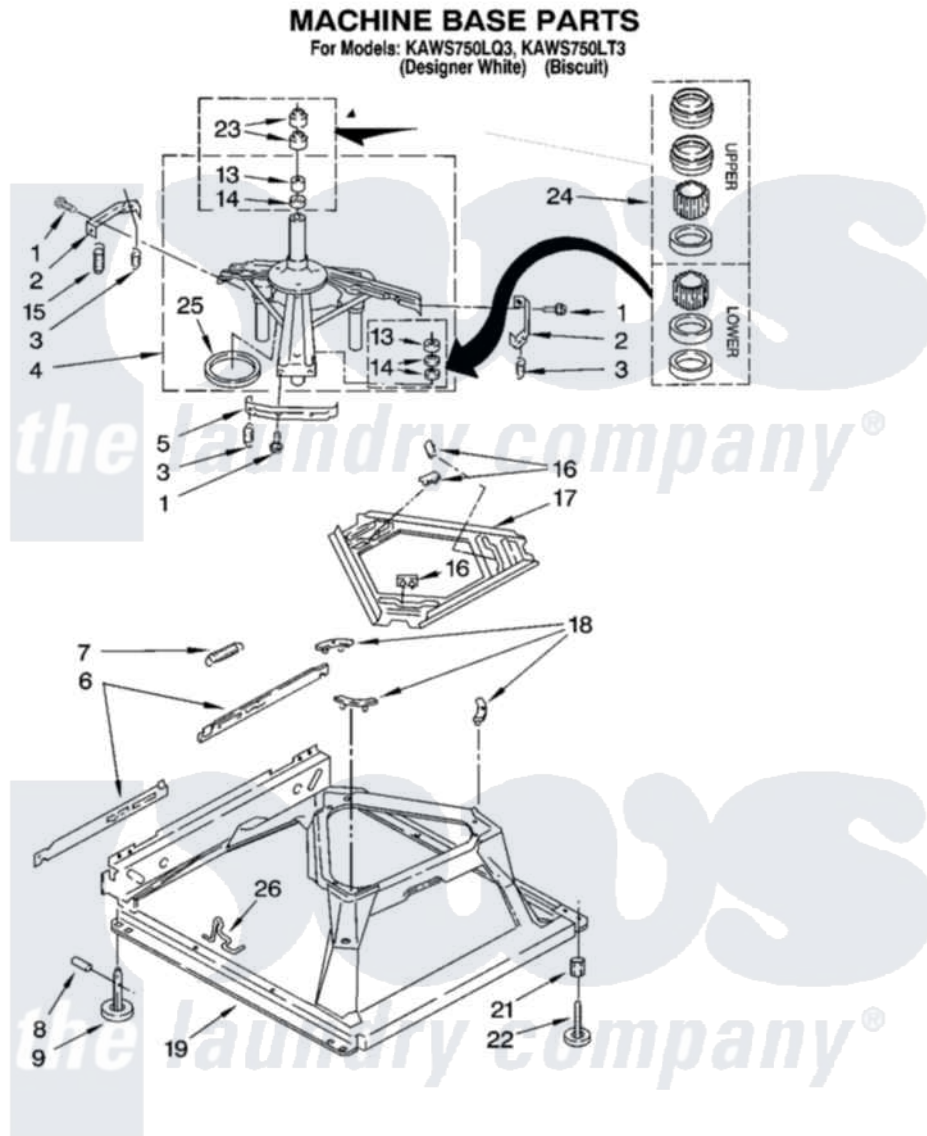

# Whirlpool KAWS750LT3 05 - MACHINE BASE PARTS

FOR ORDERING INFORMATION REFER TO PARTS PRICE LIST

8

8180642

Whirlpool [Residential Whirlpool KAWS750LT3 Washer Parts](#) Parts Diagram 05 - MACHINE BASE PARTS  
Click on the part number to view part

Item	Original Part Number	Replaced By	Status	Part Description
1	<a href="#">3400076</a>			Screw, Bracket Mounting
2	<a href="#">64067</a>			Bracket, Spring Outer
3	<a href="#">63907</a>			Spring, Suspension
4	8575214	<a href="#">280184</a>		Support
5	<a href="#">64065</a>			Bracket, Spring Outer
6	<a href="#">63466</a>			Link, Leveling Mechanism
7	62597	<a href="#">8316845</a>		Spring
8	<a href="#">62837</a>			Pin, Knurled
9	62596	<a href="#">285244</a>		Feet-Leveling
13	3347047	<a href="#">8546455</a>		Bearing, Centerpost
14	357409	<a href="#">359449</a>		Seal, Agitator Shaft
15	8318050	<a href="#">285901</a>		Spring
16	62568	<a href="#">285219</a>		Pad
17	<a href="#">3946509</a>			Plate, Suspension
18	3363660	<a href="#">285744</a>		Pad
19	3946512	<a href="#">285771</a>		Base

21	<a href="#">3359452</a>		Nut, Lock
22	389102	<a href="#">W10001130</a>	Foot, Leveling
23	356934	<a href="#">8577376</a>	Seal, Centerpost
24	<a href="#">285203</a>		Centerpost Bearing Kit
25	<a href="#">63134</a>		Ring, Sound Deadening
26	63806	<a href="#">W10145155</a>	Retainer, Suspension Spring