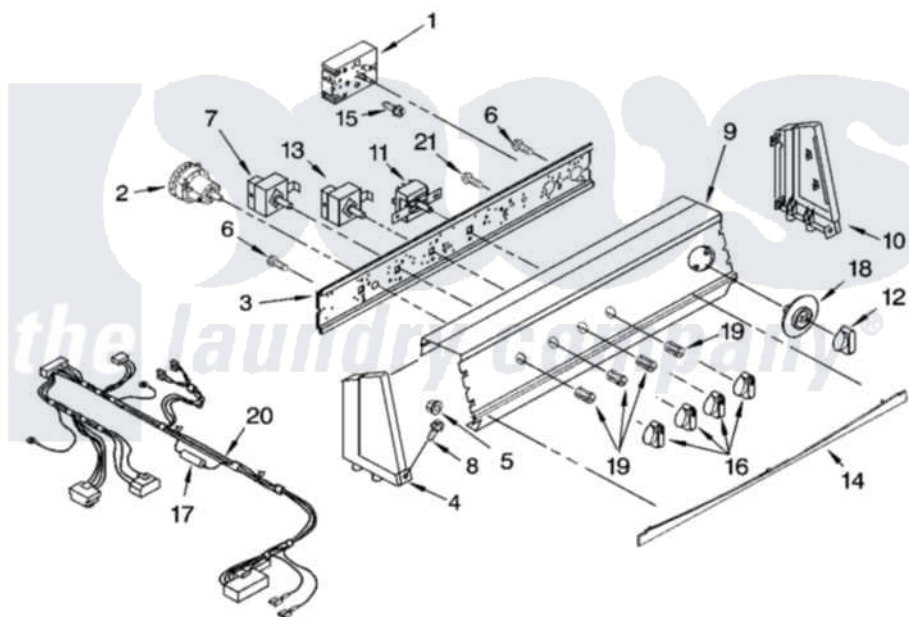

Whirlpool KAWS750LT3 06 - CONTROL PANEL PARTS

CONTROL PANEL PARTS

For Models: KAWS750LQ3, KAWS750LT3
(Designer White) (Biscuit)

FOR ORDERING INFORMATION REFER TO PARTS PRICE LIST

8180642

9

Whirlpool [Residential Whirlpool KAWS750LT3 Washer Parts](#) Parts Diagram 06 - CONTROL PANEL PARTS

[Click on the part number to view part](#)

Item	Original Part Number	Replaced By	Status	Part Description
1	8563594			Timer, Control
2	3950420	W10339326		Switch-WL
3	3948608			Bracket, Control
4	8274353	285858		Endcap
"	8274355	285859		Endcap
5	8533828			Nut, 3/16
6	90767			Screw, 8A X 3/8 HeX Washer Head Tapping
7	661614			Switch, Water Temperature
8	388326			Screw, 8-18 X 1.25
9	3956120			Console, Panel
"	3956121			Console, Panel
10	8274349	285858		Endcap
"	8274351	285859		Endcap
11	3952577			Switch, Rotary
12	3956179			Knob, Timer
"	3956180			Knob, Timer

13	3949180	W10168257	Switch, Rotary
14	8536941		Spacer, Console
"	8536942		Spacer, Console
15	3400818		Screw, Timer Mounting
16	3956182		Knob, Control
"	3956183		Knob, Control
17	8317387	W10213410	Ring-Tub
18	3956230		Dial, Timer
"	3956231		Dial, Timer
19	8536939		Clip, Knob
20	3957251		Harness, Wire
21	3400073		Screw, Ground