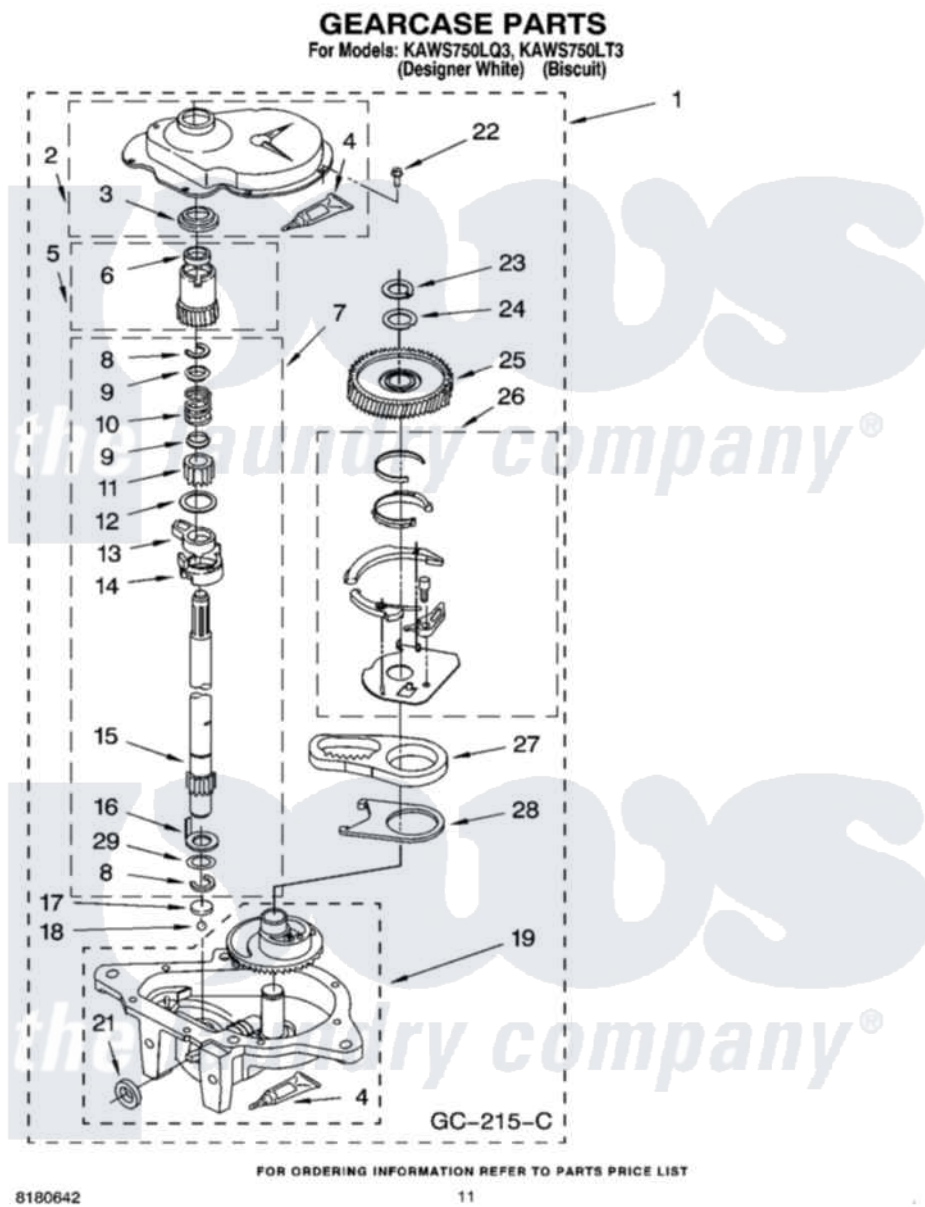

Whirlpool KAWS750LT3 08 - GEARCASE PARTS

Whirlpool [Residential Whirlpool KAWS750LT3 Washer Parts](#) Parts Diagram 08 - GEARCASE PARTS
Click on the part number to view part

Item	Original Part Number	Replaced By	Status	Part Description
1	3360630	3360629		Gearcase
2	285202			Cover, Gearcase
3	3349985			Seal, Gearcase Cover
4	285195			Sealer Sealer, Gasket
5	63320	285362		Gear and Pinion
6	356427			Seal, Spin Pinion
7	389387			Shaft, Agitator
8	90369		Not Available	Ring, Retaining (2)
9	62677			Retainer, Spring
10	62676			Spring, Agitator
11	63273	285509		Shaft, Agitator
12	62619			Washer, Agitator Gear
13	62580	285206		Cam-Agitator
14	62581	285206		Cam-Agitator
15	285509			Shaft, Agitator
16	62618			Washer, Cam Thrust

17	16018	285205	Bearing
18	85529	285205	Bearing
19	389230	285515	Gearcase
21	285352		Seal Kit, Thrust Plug
22	3351614		Screw, Gearcase Cover Mounting
23	3362552	285765	Ring-Retr
24	285735	285766	Washer Kit, Thrust
25	62570	285362	Gear and Pinon
26	388253	999516	Shelf-Glas
27	3349296	8546456	Rack, Connecting
28	62621		Actuator, Shift
29	388815		Washer, Intermediate 1 3976263 Miscellaneous Parts Bag 2 3976300 Washer, Inlet Hose 3 3366913 Clamp, Hose