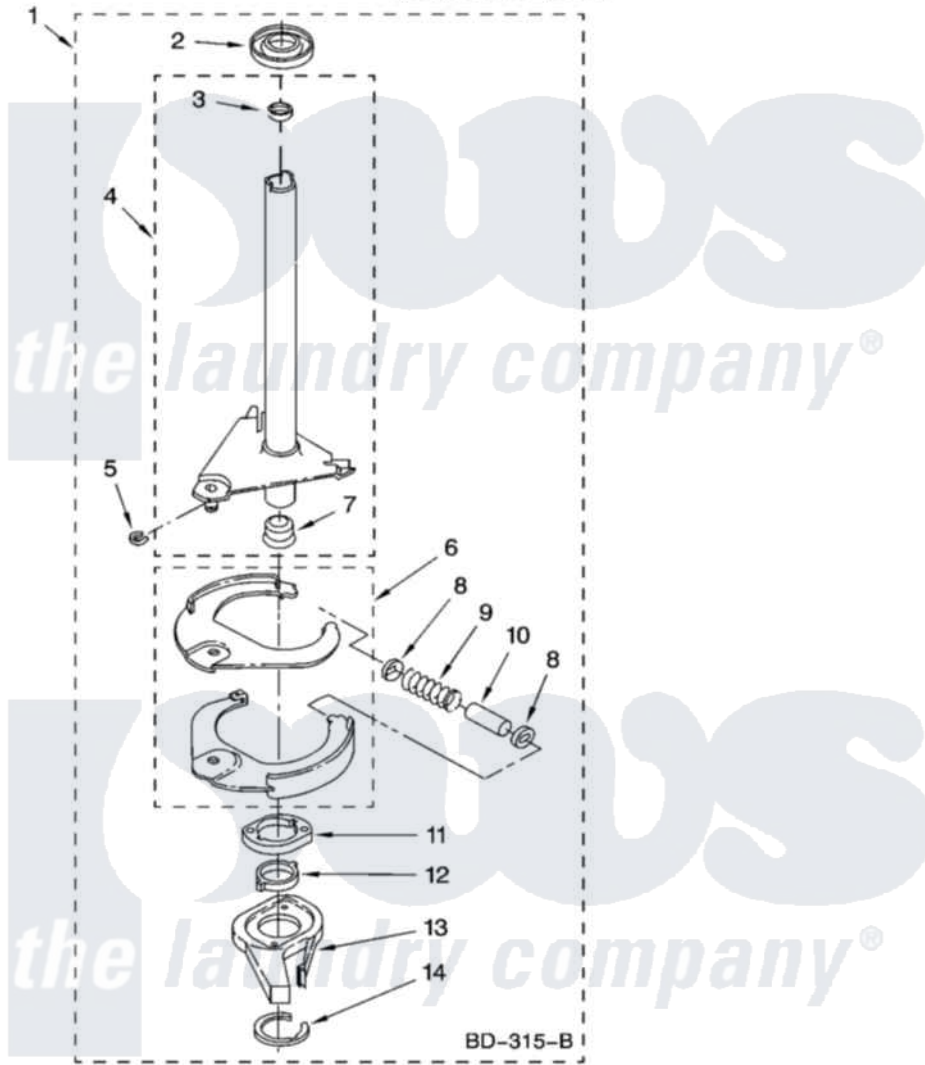

# Whirlpool KAWS750LT3 09 - BRAKE AND DRIVE TUBE PARTS

## BRAKE AND DRIVE TUBE PARTS

For Models: KAWS750LQ3, KAWS750LT3  
(Designer White) (Biscuit)

12

8180642

Whirlpool [Residential Whirlpool KAWS750LT3 Washer Parts](#) Parts Diagram 09 - BRAKE AND DRIVE TUBE PARTS  
Click on the part number to view part

Item	Original Part Number	Replaced By	Status	Part Description
1	388952	<a href="#">285792</a>		Basketdrive
2	<a href="#">62658</a>			Ring, Thrust
3	<a href="#">356427</a>			Seal, Spin Pinion
4	64027	<a href="#">64208</a>		Tube-Spin
5	64035	<a href="#">W10083190</a>		Ring, Retaining
6	64232	<a href="#">285438</a>		Shoe-Brake
7	62703	<a href="#">8546462</a>		"T" Bearing, Spin Tube
8	3353956	<a href="#">285658</a>		Sleeve
9	387806		Not Available	Spring, Brake
10	3355360	<a href="#">285658</a>		Sleeve
11	661516	<a href="#">8546461</a>		Cam, Brake Release
12	<a href="#">63022</a>			Sleeve, Cam
13	64194	<a href="#">285790</a>		Lining
14	90368	<a href="#">W10083200</a>		Ring, Retaining
"	N/A		Not Available	FOLLOWING PARTS NOT ILLUSTRATED
"	<a href="#">285208</a>			Lubricant