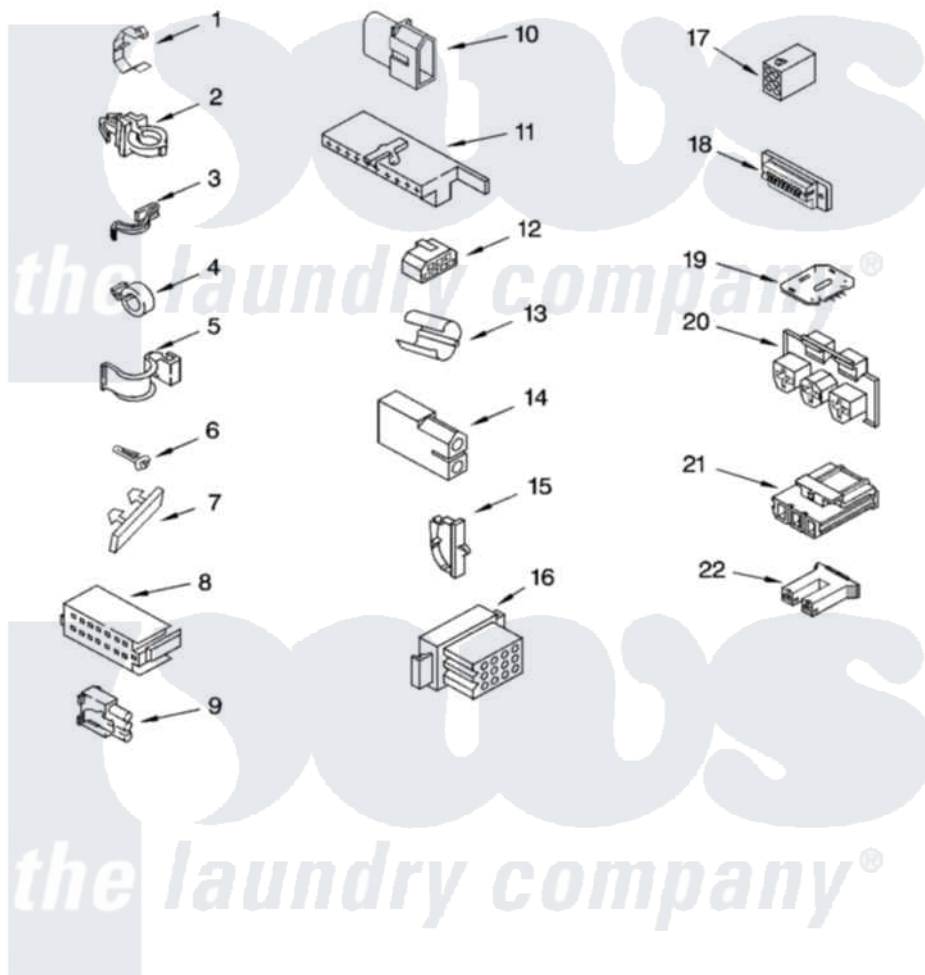

**Whirlpool KAWS750LT3 10 - WIRING HARNESS PARTS,  
MISCELLANEOUS PARTS, OPTIONAL PARTS (NOT INCLUDED)**

**WIRING HARNESS PARTS**

For Models: KAWS750LQ3, KAWS750LT3  
(Designer White) (Biscuit)

WH21

FOR ORDERING INFORMATION REFER TO PARTS PRICE LIST

8180642

13

Whirlpool [Residential Whirlpool KAWS750LT3 Washer Parts](#) Parts Diagram 10 - WIRING HARNESS PARTS,  
MISCELLANEOUS PARTS, OPTIONAL PARTS (NOT INCLUDED)

[Click on the part number to view part](#)

Item	Original Part Number	Replaced By	Status	Part Description
1	<a href="#">3349557</a>			Retainer, Harness
2	388498		Not Available	Clip, Harness
3	3347812	<a href="#">8528351</a>		Clip
4	3352501	<a href="#">8559320</a>		Restraint, Hose
5	<a href="#">90016</a>			Clip, Pressure Switch Hose
6	3390496	<a href="#">8281256</a>		Clip, Harness
7	<a href="#">389379</a>			Retainer, Side To Feature Panel
8	<a href="#">3948614</a>			Disconnect Block
"	<a href="#">352089</a>			Timer, Block Disconnect
9	<a href="#">62889</a>			Receptacle, Terminal
10	<a href="#">353424</a>			Plug, Terminal
11	<a href="#">62505</a>			Block, Disconnect
12	<a href="#">3347243</a>			Block, Disconnect
13	<a href="#">63523</a>			Harness, Protector