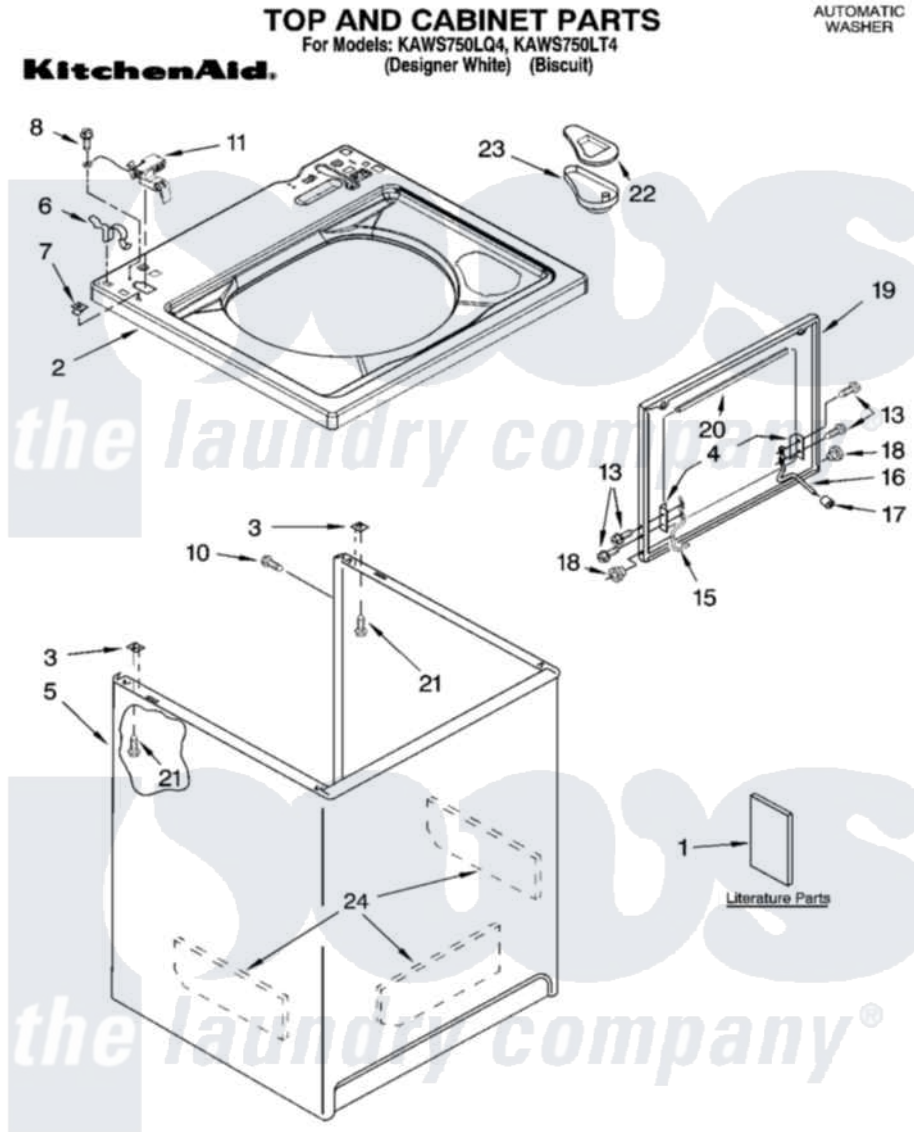

# Whirlpool KAWS750LT4 01 - TOP AND CABINET PARTS

12-05 Litho in U.S.A. (drd)

1

Part No. 8181018

Whirlpool [Residential Whirlpool KAWS750LT4 Washer Parts](#) Parts Diagram 01 - TOP AND CABINET PARTS  
Click on the part number to view part

Item	Original Part Number	Replaced By	Status	Part Description
1	3958075		Not Available	Installation Instructions
"	3955912		Not Available	Feature Sheet
"	8578233		Not Available	Use & Care Guide
"	3957353		Not Available	Energy Guide
"	8563596		Not Available	Wiring Diagram
2	<a href="#">8543447</a>			Top
"	<a href="#">8543448</a>			Top
3	62750			Spacer, Cabinet To Top (4)
4	<a href="#">21097</a>			Pad, Lid Hinge
5	<a href="#">63424</a>			Cabinet
"	<a href="#">3954357</a>			Cabinet
6	<a href="#">62780</a>			Clip, Top And Cabinet And Rear Panel
7	<a href="#">357213</a>			Nut, Push-In
8	<a href="#">3351614</a>			Screw, Gearcase Cover Mounting
10	3357011	<a href="#">308685</a>		Side Trim )

11	<a href="#">8318084</a>		Switch, Lid
13	355274	<a href="#">W10119828</a>	Screw, Lid Hinge Mounting
15	8559336	<a href="#">W10225136</a>	Hinge 7 Pad Assembly
16	<a href="#">54583</a>		Hinge, Lid
17	<a href="#">19119</a>		Bumper, Lid Hinge
18	<a href="#">8319539</a>		Bearing, Lid Hinge
19	3956149	<a href="#">3957550</a>	Lid
"	3956150	<a href="#">3957551</a>	Lid
20	<a href="#">8054939</a>		Seal, Lid
21	<a href="#">3390631</a>		Screw, 10-16 X 3/8
22	8055325	<a href="#">3955788</a>	Cover, Dispenser
23	<a href="#">8519517</a>		Dispenser, Bleach
24	<a href="#">3976348</a>		Absorber, Sound