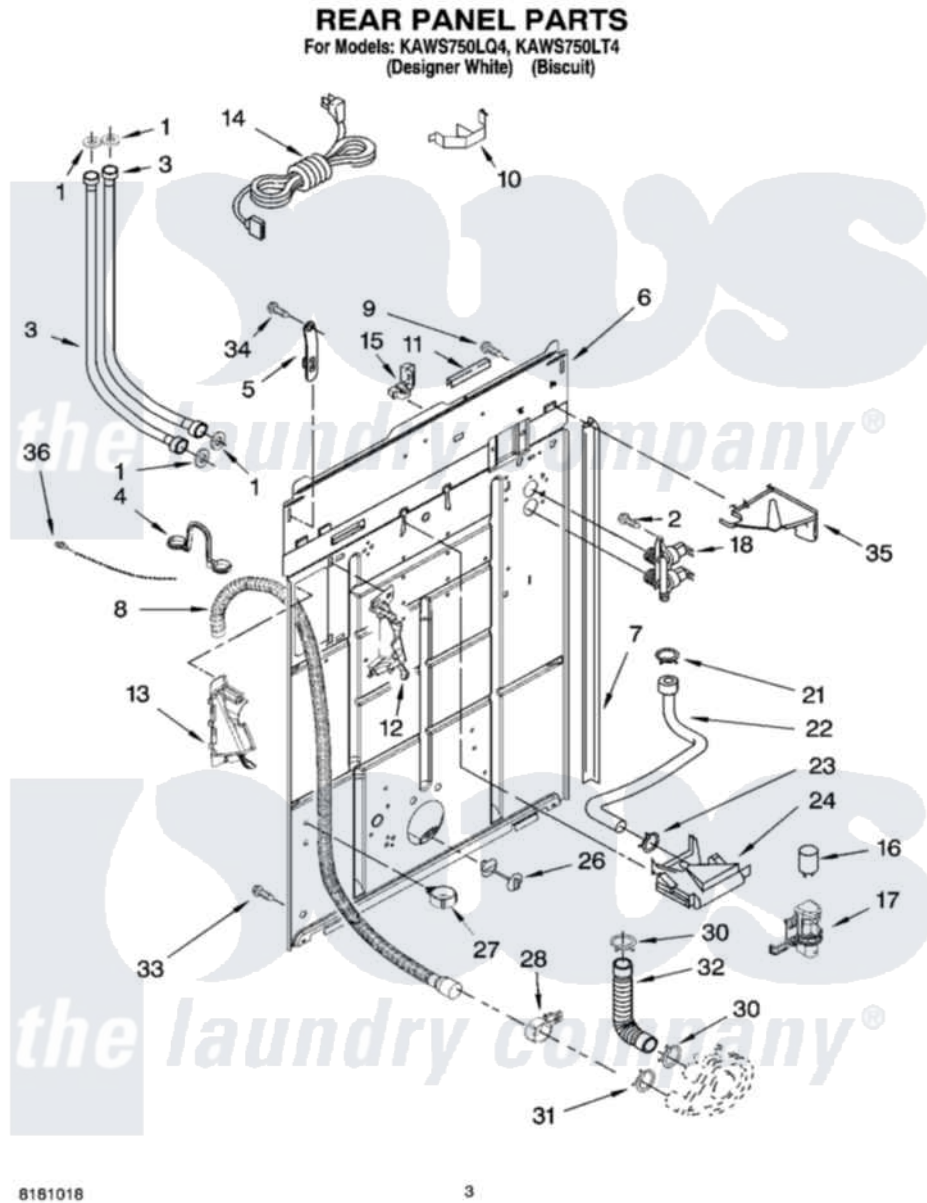

Whirlpool KAWS750LT4 02 - REAR PANEL PARTS

Whirlpool Residential Whirlpool KAWS750LT4 Washer Parts Parts Diagram 02 - REAR PANEL PARTS
Click on the part number to view part

Item	Original Part Number	Replaced By	Status	Part Description
1	3976300	16123		Washer Inlet-Hose Miscellaneous Parts Must be Ordered Separately.
2	9740848			Screw, Mixing Valve Mounting
3	8571377	89503		Hose-Inlet
"	8571378	89503		Hose-Inlet
4	8541672	8577378		U-Bend, Drain Hose
5	8568314			Strap, Console
6	8318015			Panel, Rear
7	62747			Pad, Rear Panel
8	8559373	W10096921		Drain Hose Assembly
9	3351614			Screw, Gearcase Cover Mounting
10	8055003			Clip, Harness And Pressure Switch
11	303294	3367669		Protector, Edge
12	8541669			Bucket, Drain Hose
"	BLANK		Not Available	(Left Half)

13	8541658		Bucket, Drain Hose
"	BLANK	Not Available	(Right Half)
14	661661	285800	Cord-Power
15	8559349	285777	Relief-Str
16	8572720		Capacitor, Motor Start
17	8318046		Clip, Capacitor
18	3955673	285805	Valve-Inlet
21	301958	596669	Clamp, Manifold
22	8541607	3357328	Hose, Vacuum Break
23	370450	596669	Clamp, Manifold
24	387606	3360977	Break-Vac
26	8519200		Support, Rear Panel
27	8541667		Clamp, Hose
28	8541668		Clamp, Hose
30	3363366	616099	Clamp
31	8317496	285655	Clamp, Hose
32	3951449	285871	Hose
33	62863	3390631	Screw, 10-16 X 3/8
34	90767		Screw, 8A X 3/8 HeX Washer Head Tapping
35	8539874		Shield, Suds
36	3347868	W10339879	Tie, Cable
"	N/A	Not Available	FOLLOWING PARTS NOT ILLUSTRATED
"	3957361		Miscellaneous Parts Bag