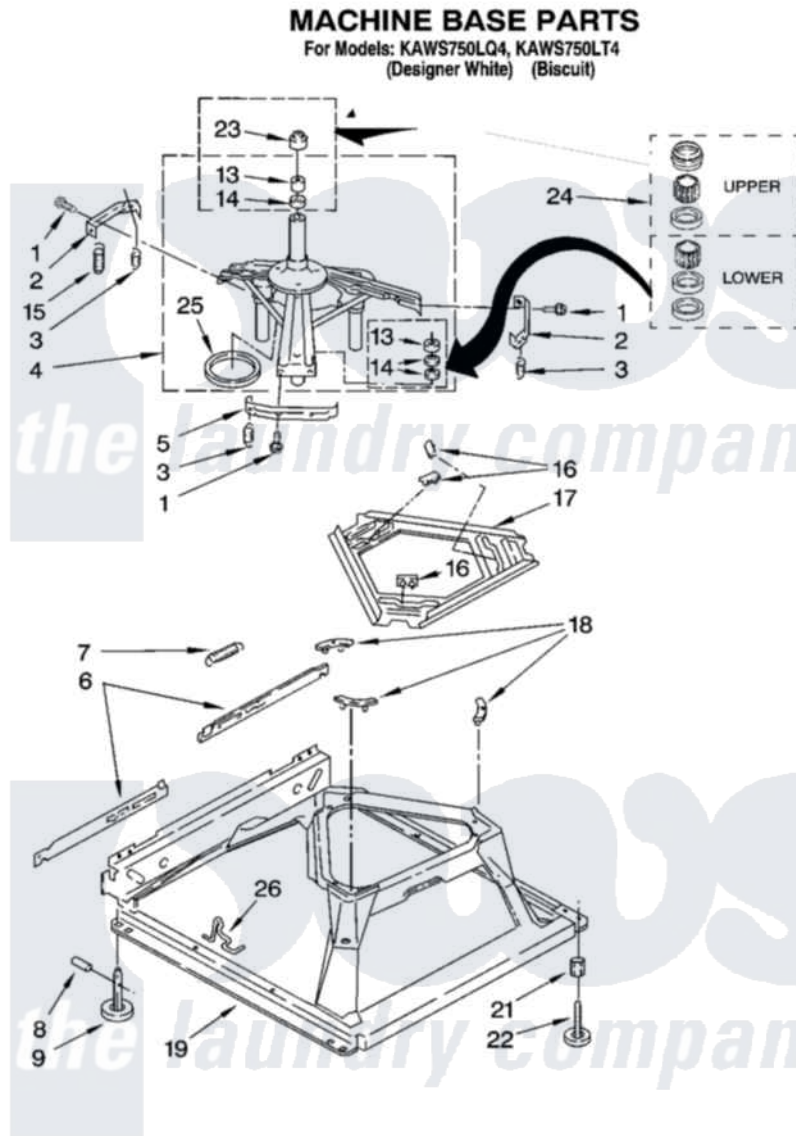

Whirlpool KAWS750LT4 04 - MACHINE BASE PARTS

Whirlpool [Residential Whirlpool KAWS750LT4 Washer Parts](#) Parts Diagram 04 - MACHINE BASE PARTS
Click on the part number to view part

Item	Original Part Number	Replaced By	Status	Part Description
1	3400076			Screw, Bracket Mounting
2	64067			Bracket, Spring Outer
3	63907			Spring, Suspension
4	8575214	280184		Support
5	64065			Bracket, Spring Outer
6	63466			Link, Leveling Mechanism
7	62597	8316845		Spring
8	62837			Pin, Knurled
9	62596	285244		Feet-Leveling
13	8546455			Bearing, Centerpost
14	357409	359449		Seal, Agitator Shaft
15	8318050	285901		Spring
16	62568	285219		Pad
17	3946509			Plate, Suspension
18	3363660	285744		Pad
19	3946512	285771		Base

21	3359452		Nut, Lock
22	389102	W10001130	Foot, Leveling
23	8577376		Seal, Centerpost
24	285203		Centerpost Bearing Kit
25	63134		Ring, Sound Deadening
26	63806	W10145155	Retainer, Suspension Spring