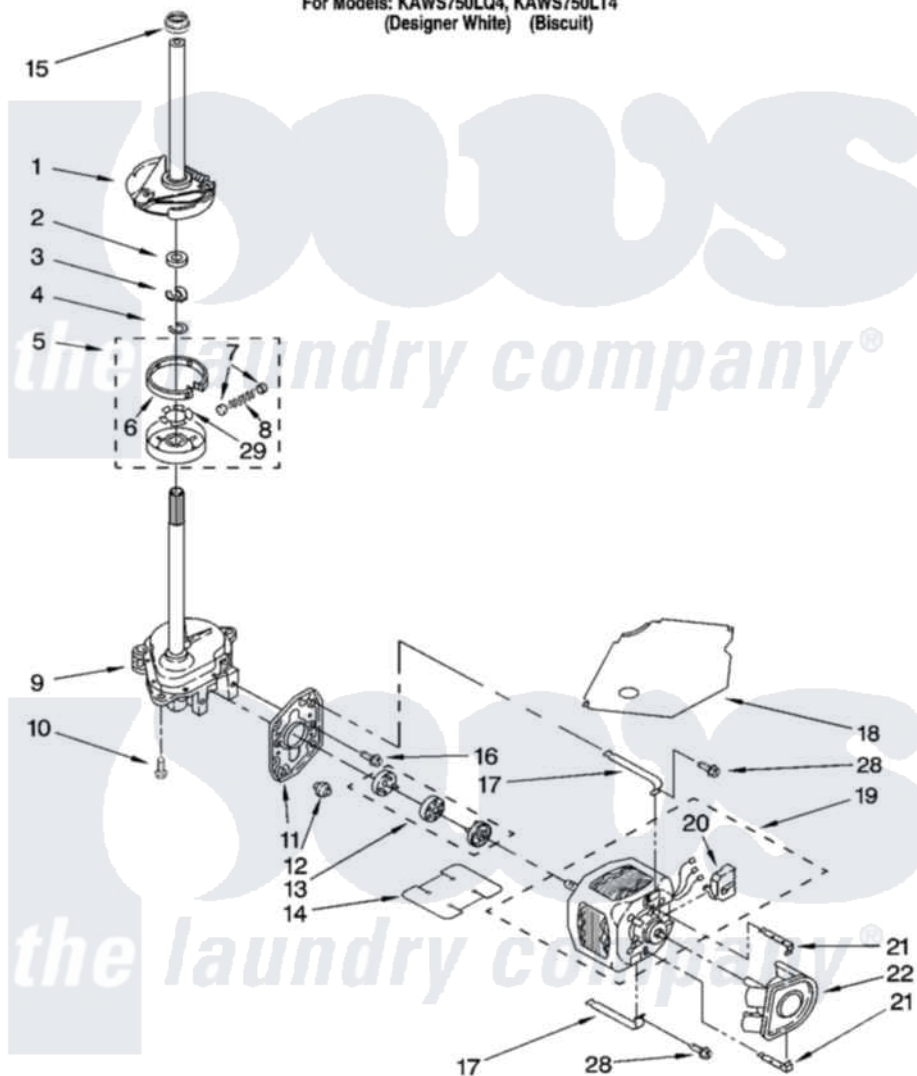

Whirlpool KAWS750LT4 05 - BRAKE, CLUTCH, GEARCASE, MOTOR AND PUMP PARTS

BRAKE, CLUTCH, GEARCASE, MOTOR AND PUMP PARTS

For Models: KAWS750LQ4, KAWS750LT4
(Designer White) (Biscuit)

8181018

7

Whirlpool [Residential Whirlpool KAWS750LT4 Washer Parts](#) Parts Diagram 05 - BRAKE, CLUTCH, GEARCASE, MOTOR AND PUMP PARTS
Click on the part number to view part

Item	Original Part Number	Replaced By	Status	Part Description
1	388952	285792		Basketdrive
2	63292			Washer, Spin Tube Thrust
3	62697	W10080230		Ring, Spin Tube Support
4	63283	285353		Ring
5	3951311	285785		Clutch
6	3951308	285790		Lining
7	62646			Cap, Clutch Spring
8	3946792			Spring And Damper Assembly
9	3360630	3360629		Gearcase
10	3357334	3400516		Screw Anti-Rattle
11	62611			Plate, Motor Mount To Gearcase
12	62691			Grommet, Motor
13	285753	285753A		Coupling
14	3946532			Shield, Motor

15	8577374		Seal, Centerpost
16	3400516		Screw Anti-Rattle
17	3349637	W10086010	Retainer, Motor
18	3362089		Shield, Tub To Motor
19	8529936		Motor, Main Drive
20	8529896		Switch, Main Drive Motor
21	8546127		Retainer, Pump
22	3363394		Pump
28	3387485	273556	Screw, 10-16 X 5/8
29	3355454		Clip, Main Drive