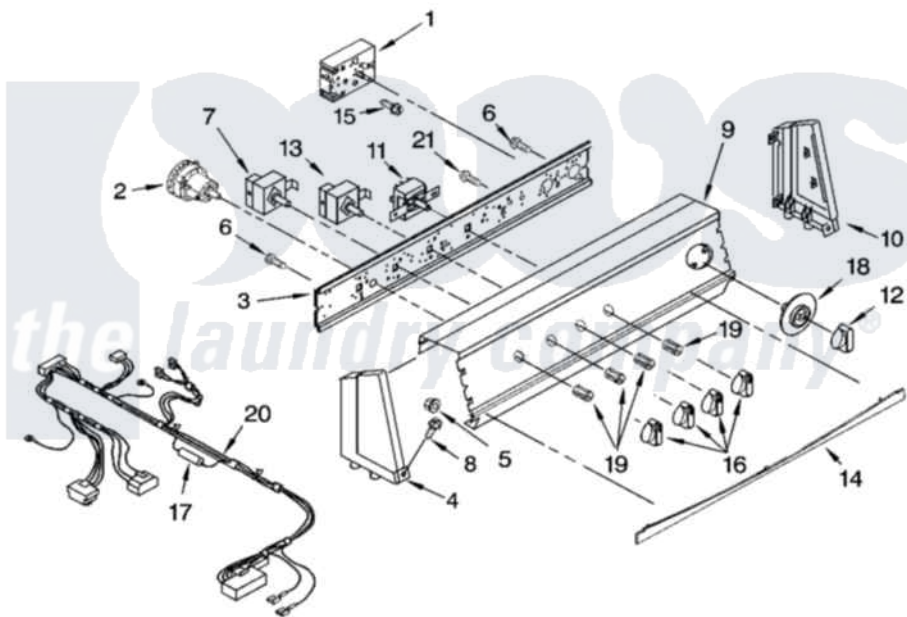

Whirlpool KAWS750LT4 06 - CONTROL PANEL PARTS

CONTROL PANEL PARTS

For Models: KAWS750LQ4, KAWS750LT4
(Designer White) (Biscuit)

8181018

9

Whirlpool [Residential Whirlpool KAWS750LT4 Washer Parts](#) Parts Diagram 06 - CONTROL PANEL PARTS

[Click on the part number to view part](#)

Item	Original Part Number	Replaced By	Status	Part Description
1	8563594			Timer, Control
2	3950420	W10339326		Switch-WL
3	3948608			Bracket, Control
4	8274353	285858		Endcap
"	8274355	285859		Endcap
5	8533828			Nut, 3/16
6	90767			Screw, 8A X 3/8 HeX Washer Head Tapping
7	661614			Switch, Water Temperature
8	388326			Screw, 8-18 X 1.25
9	3956120			Console, Panel
"	3956121			Console, Panel
10	8274349	285858		Endcap
"	8274351	285859		Endcap
11	3952577			Switch, Rotary
12	3956179			Knob, Timer
"	3956180			Knob, Timer

13	3949180	W10168257	Switch, Rotary
14	8536941		Spacer, Console
"	8536942		Spacer, Console
15	3400818		Screw, Timer Mounting
16	3956182		Knob, Control
"	3956183		Knob, Control
17	8317387	W10213410	Ring-Tub
18	3956230		Dial, Timer
"	3956231		Dial, Timer
19	8536939		Clip, Knob
20	3957251		Harness, Wire
21	3400073		Screw, Ground