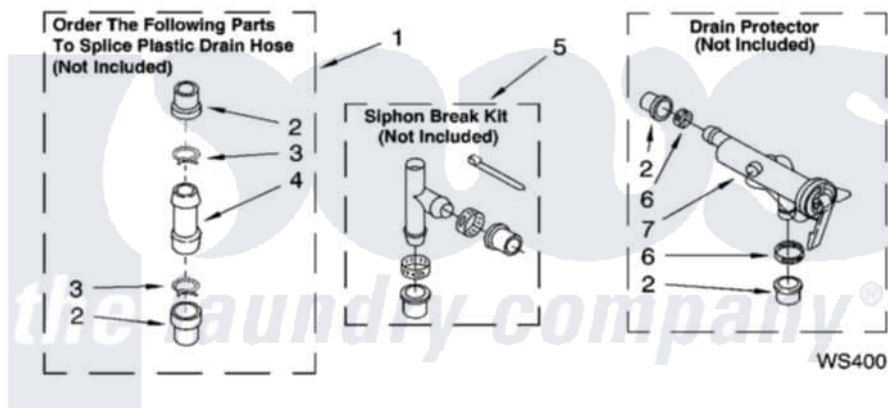

WATER SYSTEM PARTS

For Models: KAWS750LQ4, KAWS750LT4
(Designer White) (Biscuit)

Whirlpool Residential Whirlpool KAWS750LT4 Washer Parts Parts Diagram 07 - WATER SYSTEM PARTS

Click on the part number to view part

Item	Original Part Number	Replaced By	Status	Part Description
1	285442			Water System Parts
2	285321			Water System Parts
3	370447	285655		Clamp, Hose
4	16272			Connector, Straight
5	285320			Water System Parts
6	65349	285655		Clamp, Hose
7	367031			Water System Parts