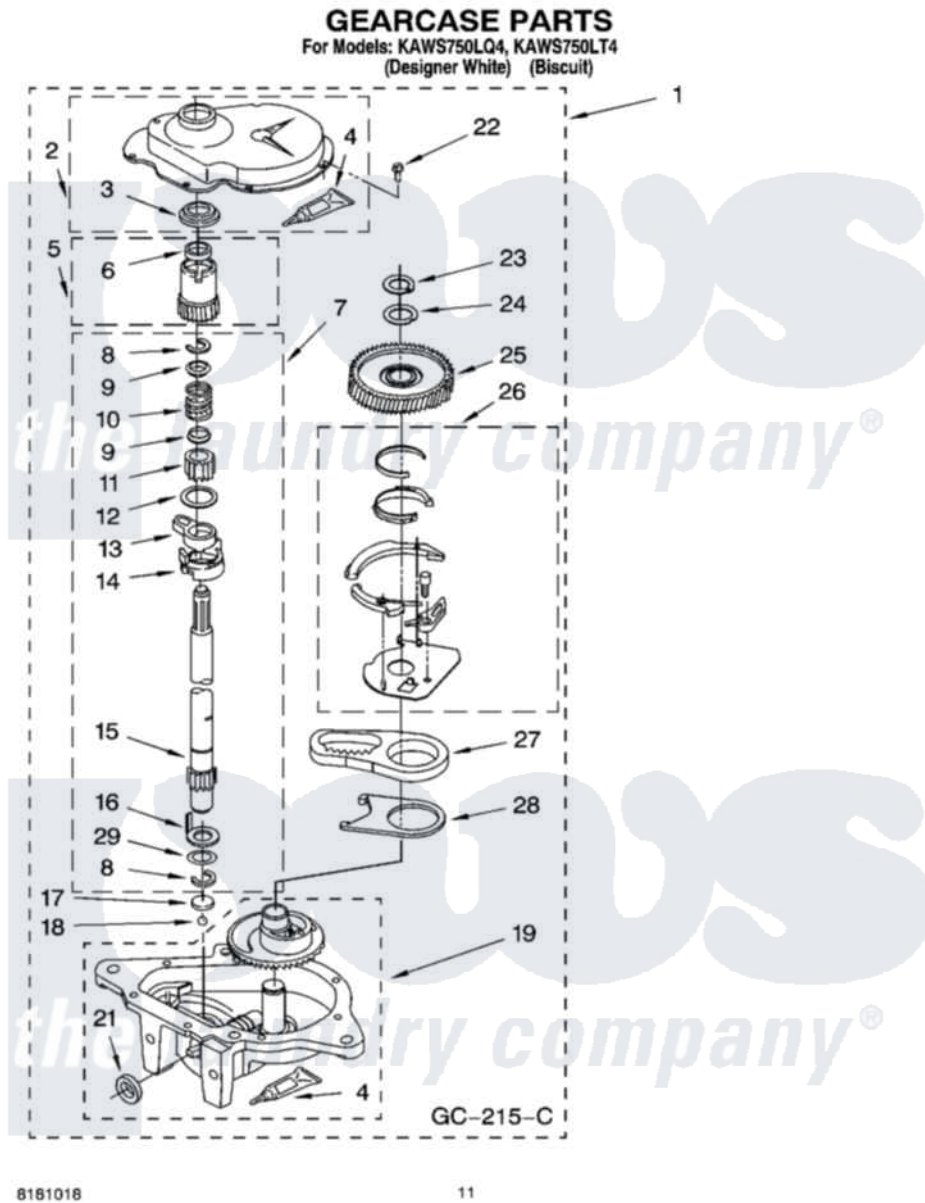

Whirlpool KAWS750LT4 08 - GEARCASE PARTS

Whirlpool [Residential Whirlpool KAWS750LT4 Washer Parts](#) Parts Diagram 08 - GEARCASE PARTS
Click on the part number to view part

Item	Original Part Number	Replaced By	Status	Part Description
1	3360630	3360629		Gearcase
2	285202			Cover, Gearcase
3	3349985			Seal, Gearcase Cover
4	285195			Sealer Sealer, Gasket
5	63320	285362		Gear and Pinion
6	356427			Seal, Spin Pinion
7	389387			Shaft, Agitator
8	90369		Not Available	Ring, Retaining (2)
9	62677			Retainer, Spring
10	62676			Spring, Agitator
11	63273	285509		Shaft, Agitator
12	62619			Washer, Agitator Gear
13	62580	285206		Cam-Agitator
14	62581	285206		Cam-Agitator
15	285509			Shaft, Agitator
16	62618			Washer, Cam Thrust

17	16018	285205	Bearing
18	85529	285205	Bearing
19	389230	285515	Gearcase
21	285352		Seal Kit, Thrust Plug
22	3351614		Screw, Gearcase Cover Mounting
23	3362552	285765	Ring-Retr
24	285735	285766	Washer Kit, Thrust
25	62570	285362	Gear and Pinon
26	388253	999516	Shelf-Glas
27	3349296	8546456	Rack, Connecting
28	62621		Actuator, Shift
29	388815		Washer, Intermediate 1 3976263 Miscellaneous Parts Bag 2 3976300 Washer, Inlet Hose 3 3366913 Clamp, Hose