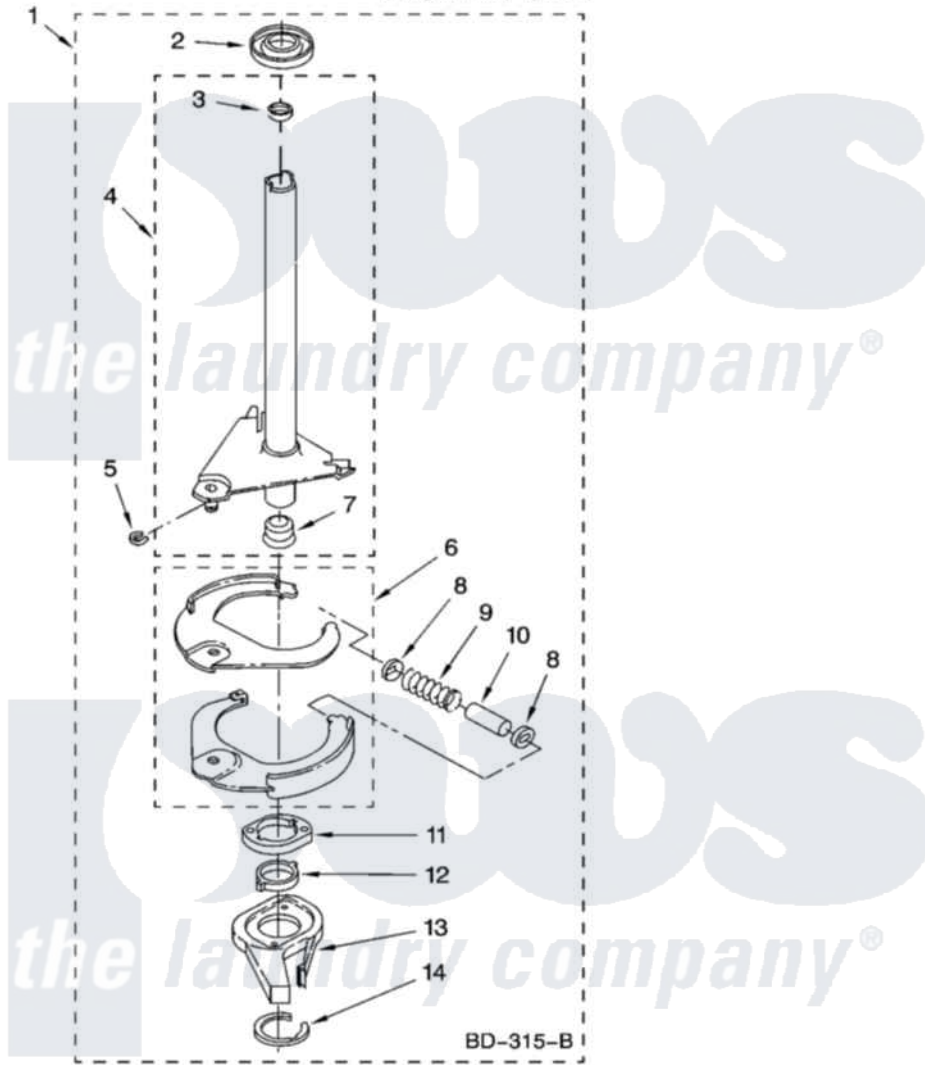

Whirlpool KAWS750LT4 09 - BRAKE AND DRIVE TUBE PARTS

BRAKE AND DRIVE TUBE PARTS

For Models: KAWS750LQ4, KAWS750LT4
(Designer White) (Biscuit)

12

6181018

Whirlpool [Residential Whirlpool KAWS750LT4 Washer Parts](#) Parts Diagram 09 - BRAKE AND DRIVE TUBE PARTS
Click on the part number to view part

Item	Original Part Number	Replaced By	Status	Part Description
1	388952	285792		Basketdrive
2	62658			Ring, Thrust
3	356427			Seal, Spin Pinion
4	64027	64208		Tube-Spin
5	64035	W10083190		Ring, Retaining
6	64232	285438		Shoe-Brake
7	62703	8546462		"T" Bearing, Spin Tube
8	3353956	285658		Sleeve
9	387806		Not Available	Spring, Brake
10	3355360	285658		Sleeve
11	661516	8546461		Cam, Brake Release
12	63022			Sleeve, Cam
13	64194	285790		Lining
14	90368	W10083200		Ring, Retaining
"	N/A		Not Available	FOLLOWING PARTS NOT ILLUSTRATED
"	285208			Lubricant