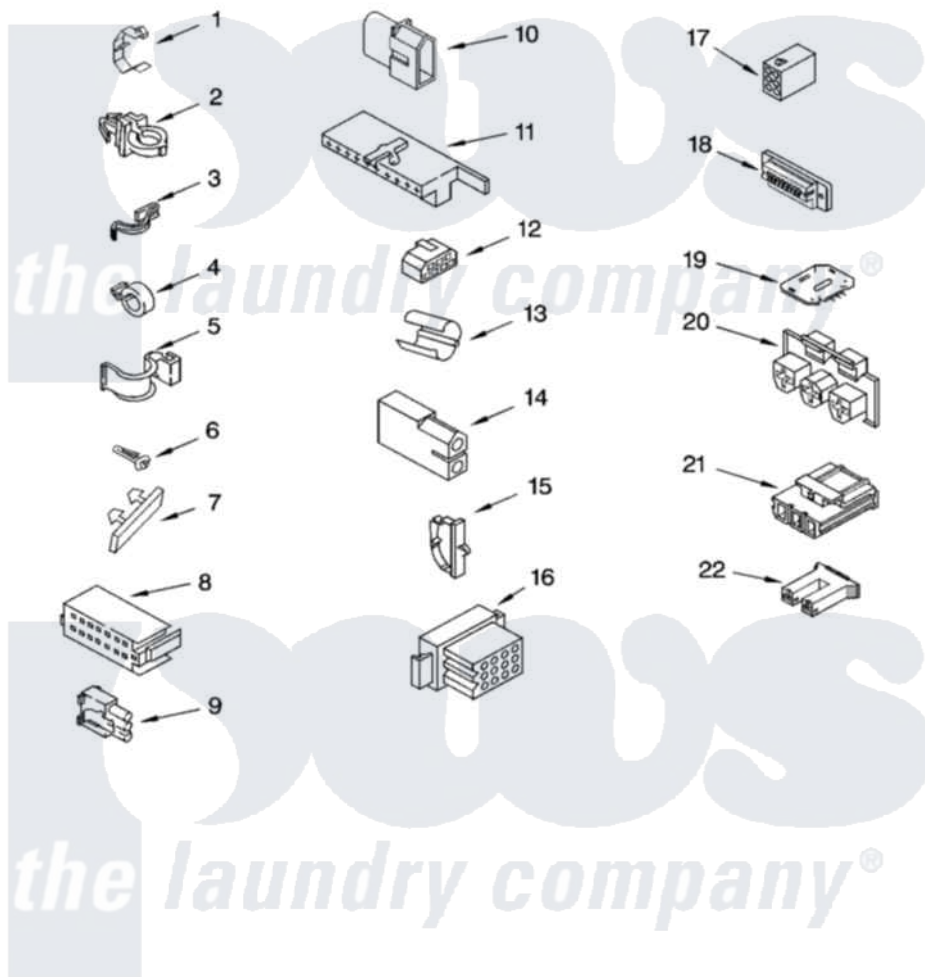

Whirlpool KAWS750LT4 10 - WIRING HARNESS PARTS, OPTIONAL PARTS (NOT INCLUDED)

WIRING HARNESS PARTS

For Models: KAWS750LQ4, KAWS750LT4
(Designer White) (Biscuit)

WH21

8181018

13

Whirlpool [Residential Whirlpool KAWS750LT4 Washer Parts](#) Parts Diagram 10 - WIRING HARNESS PARTS, OPTIONAL PARTS (NOT INCLUDED).
Click on the part number to view part

Item	Original Part Number	Replaced By	Status	Part Description
1	3349557			Retainer, Harness
2	388498		Not Available	Clip, Harness
3	3347812	8528351		Clip
4	3352501	8559320		Restraint, Hose
5	90016			Clip, Pressure Switch Hose
6	3390496	8281256		Clip, Harness
7	389379			Retainer, Side To Feature Panel
8	3948614			Disconnect Block
"	352089			Timer, Block Disconnect
9	62889			Receptacle, Terminal
10	353424			Plug, Terminal
11	62505			Block, Disconnect
12	3347243			Block, Disconnect
13	63523			Harness, Protector

14	717252		Receptacle, Terminal
15	3352944		Clip, Harness
16	3390423	Not Available	Block, Disconnect (12-Way) (Timer) (Use Term. 94613)
17	3347730	Not Available	Receptacle, (6-Way) (Use Term. 94613)
18	3349494		Connector, Etc
19	3407125	3955728	Control, Etc
20	3948617	2172937	Connector
21	3360056		Connector
22	3354925		Block, Connector
"	3354926		Block, Connector
"	72017		Paint, Touch-Up
"	4392899		Paint, Touch-Up
"	350938		Paint, Pressurized Spray B
"	350930		Paint, Pressurized Spray B
"	4392901		Paint, Pressurized Spray
"	799344		Paint, Touch-Up)
"	4392900		Paint, Bulk)
"	N/A	Not Available	OIL
"	350572		Oil
"	N/A	Not Available	LUBRICANT
"	285208		Lubricant
"	N/A	Not Available	SEALER
"	285195		Sealer Sealer, Gasket
"	N/A	Not Available	COUPLING
"	384496		Coupling, Hose Extension Kit
"	N/A	Not Available	ACCESSORY PARTS
"	367031		Water System Parts
"	285320		Water System Parts