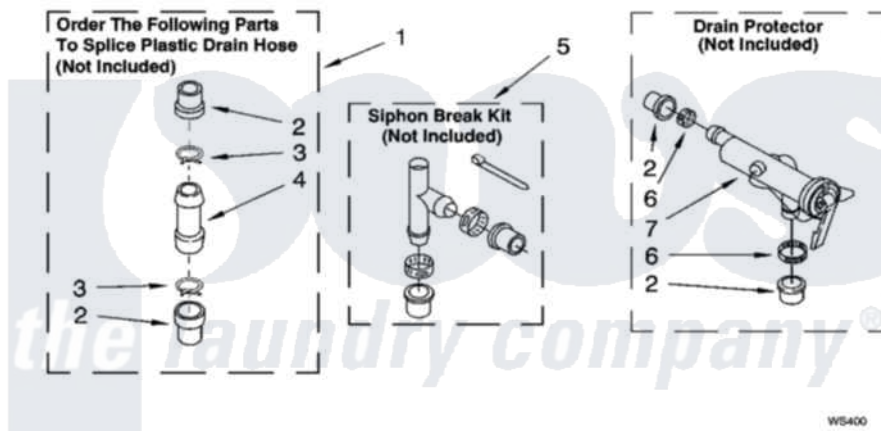

**WATER SYSTEM PARTS**  
 For Models: KAWS850LQ1, KAWS850LT1, KAWS850LE1  
 (Designer White) (Biscuit) (Ebony)

Whirlpool Residential Whirlpool KAWS850LE1 Washer Parts Parts Diagram 07 - WATER SYSTEM PARTS  
 Click on the part number to view part

Item	Original Part Number	Replaced By	Status	Part Description
1	<a href="#">285442</a>			Water System Parts
2	<a href="#">285321</a>			Water System Parts
3	370447	<a href="#">285655</a>		Clamp, Hose
4	<a href="#">16272</a>			Connector, Straight
5	<a href="#">285320</a>			Water System Parts
6	65349	<a href="#">285655</a>		Clamp, Hose
7	<a href="#">367031</a>			Water System Parts