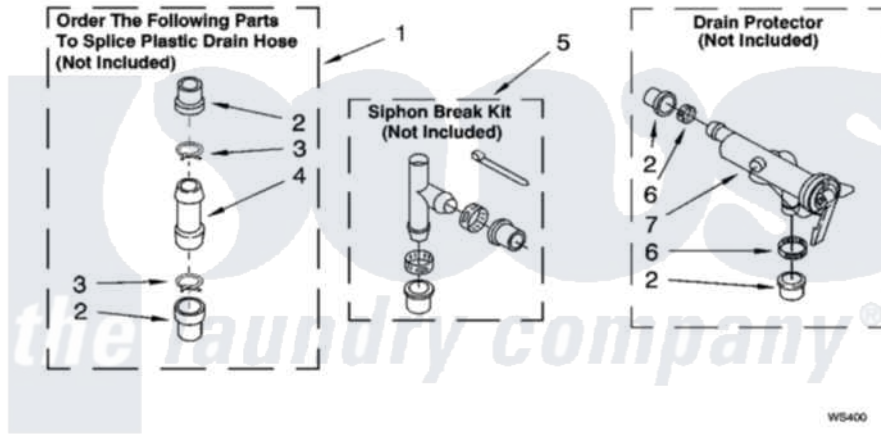

Whirlpool KAWS850LQ1 07 - WATER SYSTEM PARTS

WATER SYSTEM PARTS

For Models: KAWS850LQ1, KAWS850LT1, KAWS850LE1
(Designer White) (Biscuit) (Ebony)

Whirlpool Residential Whirlpool KAWS850LQ1 Washer Parts Parts Diagram 07 - WATER SYSTEM PARTS
Click on the part number to view part

Item	Original Part Number	Replaced By	Status	Part Description
1	285442			Water System Parts
2	285321			Water System Parts
3	370447	285655		Clamp, Hose
4	16272			Connector, Straight
5	285320			Water System Parts
6	65349	285655		Clamp, Hose
7	367031			Water System Parts