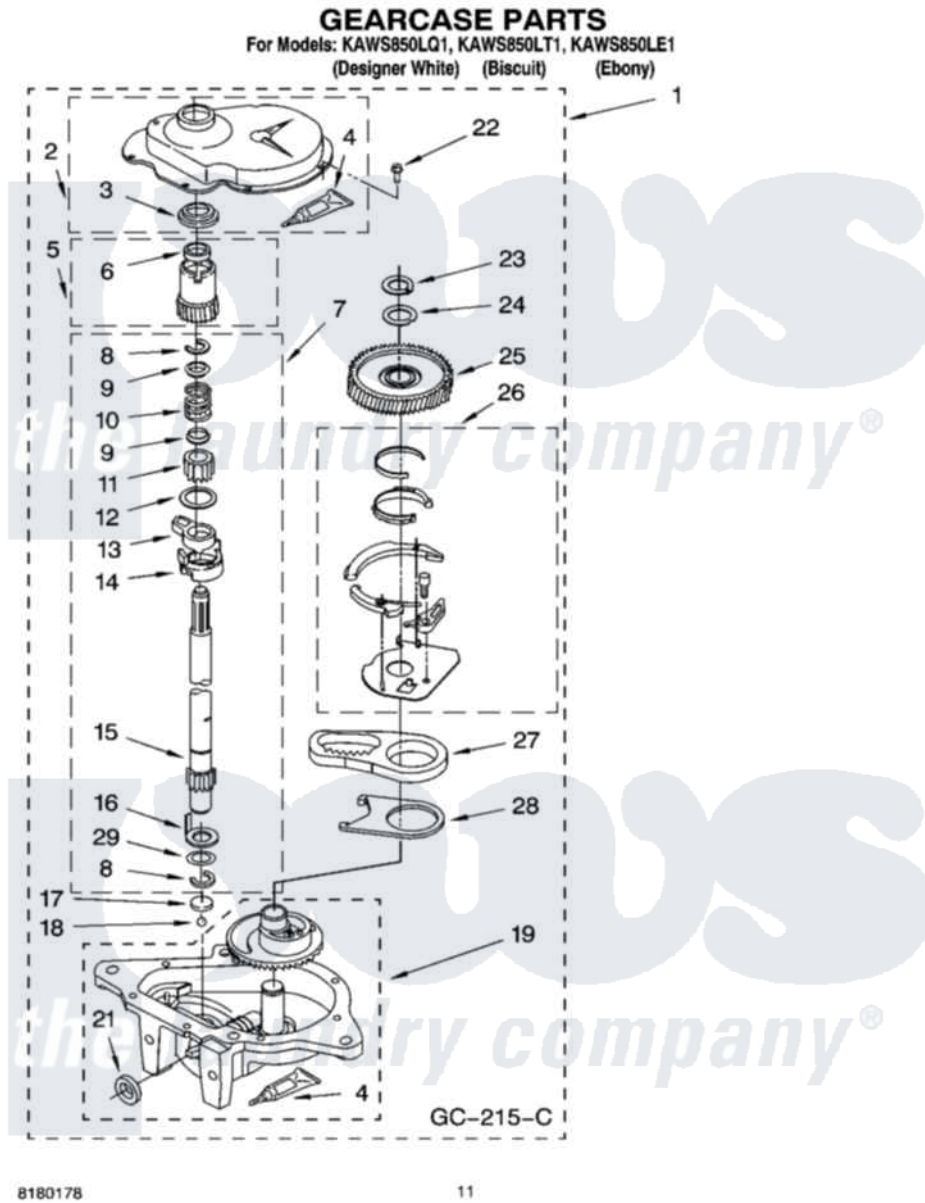

Whirlpool KAWS850LQ1 08 - GEARCASE PARTS

Whirlpool [Residential Whirlpool KAWS850LQ1 Washer Parts](#) Parts Diagram 08 - GEARCASE PARTS
Click on the part number to view part

Item	Original Part Number	Replaced By	Status	Part Description
1	3360630	3360629		Gearcase
2	285202			Cover, Gearcase
3	3349985			Seal, Gearcase Cover
4	285195			Sealer Sealer, Gasket
5	63320	285362		Gear and Pinion
6	356427			Seal, Spin Pinion
7	389387			Shaft, Agitator
8	90369		Not Available	Ring, Retaining (2)
9	62677			Retainer, Spring
10	62676			Spring, Agitator
11	63273	285509		Shaft, Agitator
12	62619			Washer, Agitator Gear
13	62580	285206		Cam-Agitator
14	62581	285206		Cam-Agitator
15	285509			Shaft, Agitator
16	62618			Washer, Cam Thrust

17	16018	285205	Bearing
18	85529	285205	Bearing
19	389230	285515	Gearcase
21	285352		Seal Kit, Thrust Plug
22	3351614		Screw, Gearcase Cover Mounting
23	3362552	285765	Ring-Retr
24	285735	285766	Washer Kit, Thrust
25	62570	285362	Gear and Pinon
26	388253	999516	Shelf-Glas
27	3349296	8546456	Rack, Connecting
28	62621		Actuator, Shift
29	388815		Washer, Intermediate 1 3976263 Miscellaneous Parts Bag 2 3976300 Washer, Inlet Hose 3 3366913 Clamp, Hose