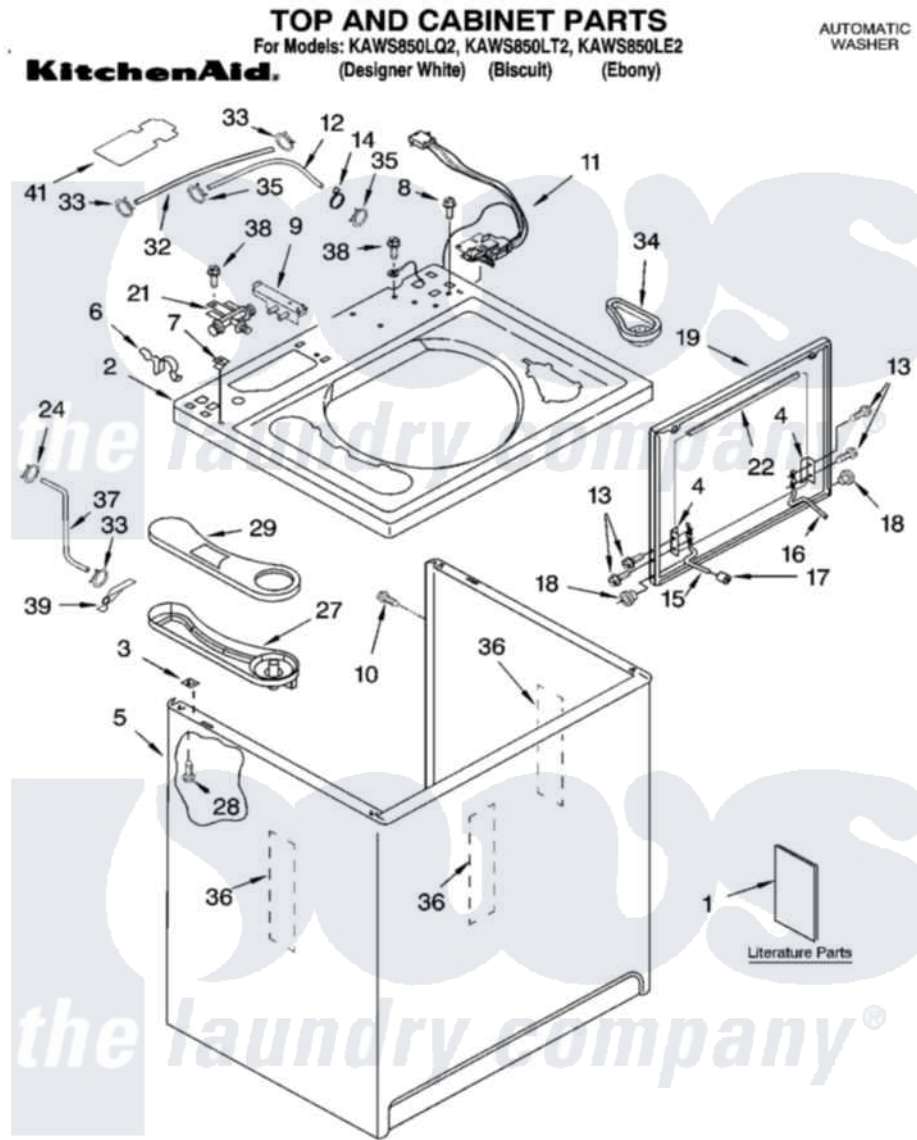

Whirlpool KAWS850LQ2 01 - TOP AND CABINET PARTS

Whirlpool Residential Whirlpool KAWS850LQ2 Washer Parts Parts Diagram 01 - TOP AND CABINET PARTS
Click on the part number to view part

Item	Original Part Number	Replaced By	Status	Part Description
1	3956025		Not Available	Installation Instructions
"	3955918		Not Available	Feature Sheet
"	8578233		Not Available	Use & Care Guide
"	3957357		Not Available	Energy Guide
"	3955763		Not Available	Wiring Diagram
2	8274365			Top
"	8274367			Top
"	3956155			Top
3	62750			Spacer, Cabinet To Top (4)
4	21097			Pad, Lid Hinge
5	63424			Cabinet
"	3954357			Cabinet
"	3954788			Cabinet
6	62780			Clip, Top And Cabinet And Rear Panel
7	357213			Nut, Push-In
8	3400611			Screw And Washer, Lid Switch

9	8055243		Connector, 2-Port
10	3357011	308685	Side Trim)
11	8054980		Switch, Lid
12	8055267	8317938	Hose
13	355274	W10119828	Screw, Lid Hinge Mounting
14	3352501	8559320	Restraint, Hose
15	8055257		Hinge, Lid
16	8055256		Hinge, Lid
17	19119		Bumper, Lid Hinge
18	8319539		Bearing, Lid Hinge
19	3956149	3957550	Lid
"	3956150	3957551	Lid
"	3956151	3957552	Lid
21	8272010		Connector, Venturi
22	8054939		Seal, Lid
"	8283532		Seal, Lid
24	371505	596669	Clamp, Manifold
27	8055237		Dispenser, Bleach And Fabric Softener
28	3390631		Screw, 10-16 X 3/8
29	8571813		Cover, Dispenser
32	8055266		Hose, Fabric Softener
33	371506	596669	Clamp, Manifold
34	8573834	Not Available	Dispenser, Detergent
35	301958	596669	Clamp, Manifold
36	3976348		Absorber, Sound
37	8283537		Hose, Bleach
38	3351614		Screw, Gearcase Cover Mounting
39	8271943		Restraint
41	8541605		Cover, Access