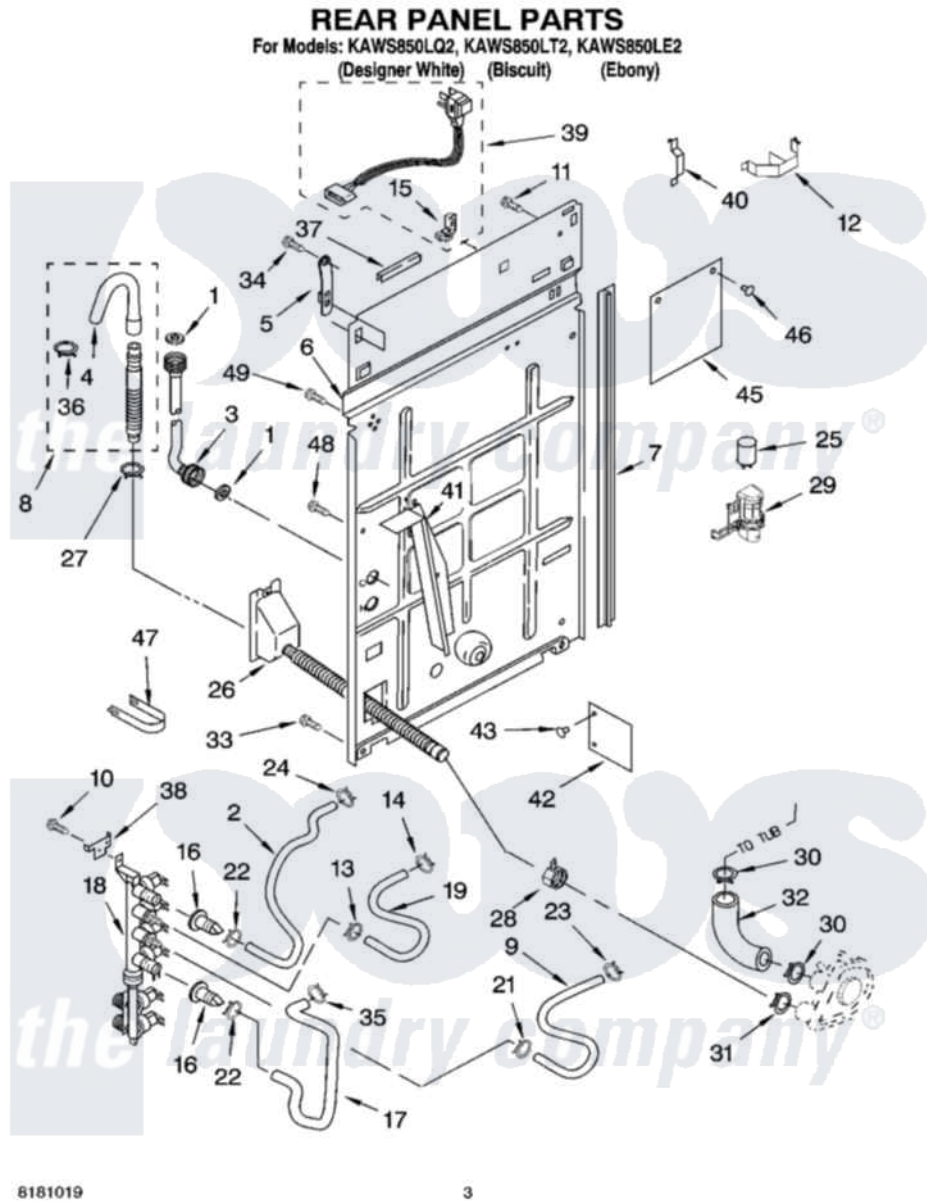

# Whirlpool KAWS850LQ2 02 - REAR PANEL PARTS

Whirlpool Residential Whirlpool KAWS850LQ2 Washer Parts Parts Diagram 02 - REAR PANEL PARTS  
Click on the part number to view part

Item	Original Part Number	Replaced By	Status	Part Description
1	3976300	<a href="#">16123</a>		Washer Inlet-Hose Miscellaneous Parts Must be Ordered Separately.
2	<a href="#">8271984</a>			Hose, Bleach
3	8571377	<a href="#">89503</a>		Hose-Inlet
"	8571378	<a href="#">89503</a>		Hose-Inlet
4	<a href="#">3357027</a>			Nozzle, Hose Drain
5	<a href="#">8568314</a>			Strap, Console
6	<a href="#">8282493</a>			Panel, Rear
7	<a href="#">62747</a>			Pad, Rear Panel
8	3951609	<a href="#">285664</a>		Hose
"	661577	<a href="#">285666</a>		Hose
"	3357090	<a href="#">285702</a>		Hose
9	<a href="#">8271982</a>			Hose, Detergent
10	8318499	<a href="#">9740848</a>		Screw, Mixing Valve Mounting
11	<a href="#">3351614</a>			Screw, Gearcase Cover Mounting