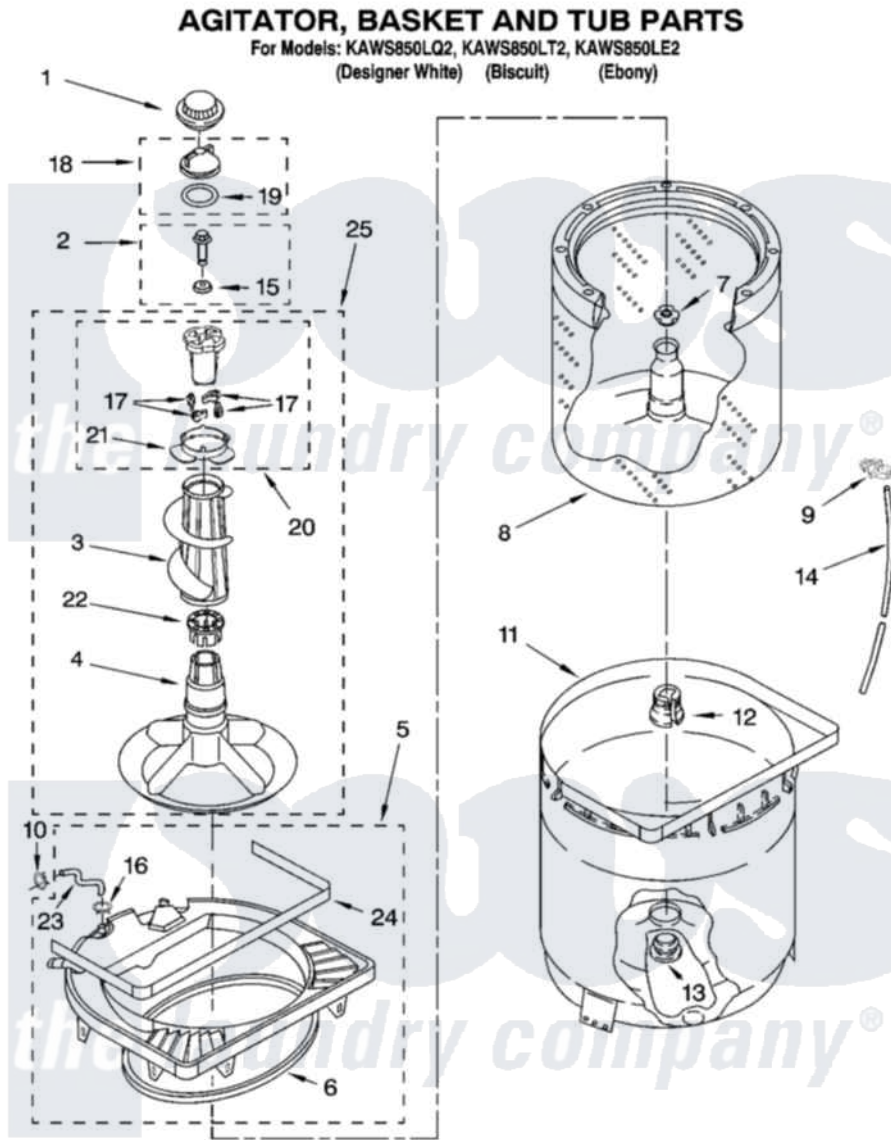

Whirlpool KAWS850LQ2 03 - AGITATOR, BASKET AND TUB PARTS

6181019

5

Whirlpool Residential Whirlpool KAWS850LQ2 Washer Parts Parts Diagram 03 - AGITATOR, BASKET AND TUB PARTS

[Click on the part number to view part](#)

Item	Original Part Number	Replaced By	Status	Part Description
1	3355758			Cap, Agitator
2	358237			Screw And Washer
3	3950581			Clothes Mover
4	3950580			Agitator
5	8271852	285831		Ring-Tub
6	8054355			Gasket, Tub Ring
7	21366			Nut, Spanner
8	3951983	W10389328		Clothes Container, Assembly
9	2219077			Clip, Pressure Switch Hose
10	3955674	596669		Clamp, Manifold
11	8055061			Tub
12	389140			Tub Block, Basket Drive
13	383727			Gasket, Centerpod
14	3347780	353244		Hose, Pressure Switch
15	3949550			Washer
16	301958	596669		Clamp, Manifold