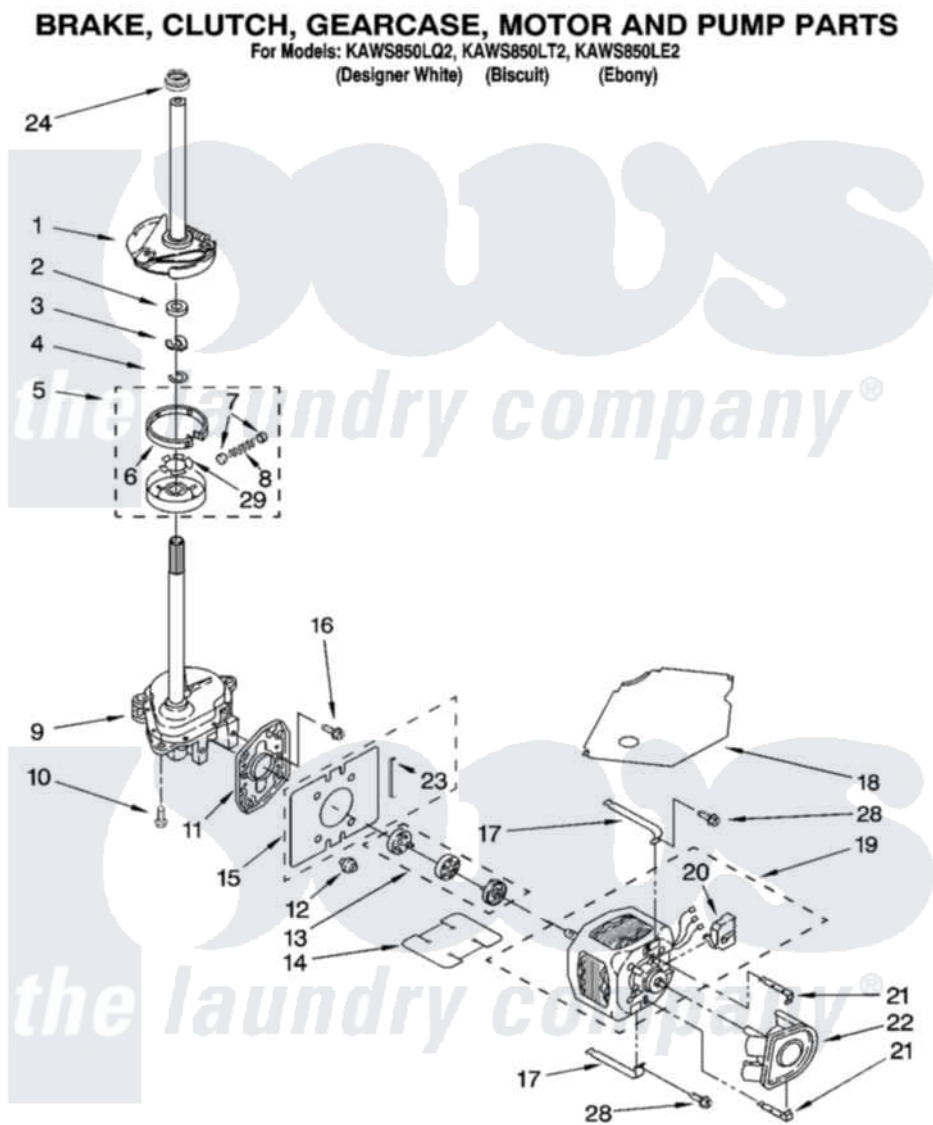

Whirlpool KAWS850LQ2 04 - BRAKE, CLUTCH, GEARCASE, MOTOR AND PUMP PARTS

8181019

7

Whirlpool [Residential Whirlpool KAWS850LQ2 Washer Parts](#) Parts Diagram 04 - BRAKE, CLUTCH, GEARCASE, MOTOR AND PUMP PARTS
 Click on the part number to view part

Item	Original Part Number	Replaced By	Status	Part Description
1	388952	285792		Basketdrive
2	63292			Washer, Spin Tube Thrust
3	62697	W10080230		Ring, Spin Tube Support
4	63283	285353		Ring
5	3951311	285785		Clutch
6	3951308	285790		Lining
7	62646			Cap, Clutch Spring
8	3946792			Spring And Damper Assembly
9	3360630	3360629		Gearcase
10	3357334	3400516		Screw Anti-Rattle
11	62611			Plate, Motor Mount To Gearcase
12	62691			Grommet, Motor
13	285753	285753A		Coupling
14	3946532			Shield, Motor

15	8282581		Shield, Splash
16	3400516		Screw Anti-Rattle
17	3349637	W10086010	Retainer, Motor
18	8054680		Shield, Tub To Motor
19	8529936		Motor, Main Drive
20	8529896		Switch, Main Drive Motor
21	8546127		Retainer, Pump
22	3363394		Pump
23	303294	3367669	Protector, Edge
24	8577374		Seal, Centerpost
28	3387485	273556	Screw, 10-16 X 5/8
29	3355454		Clip, Main Drive