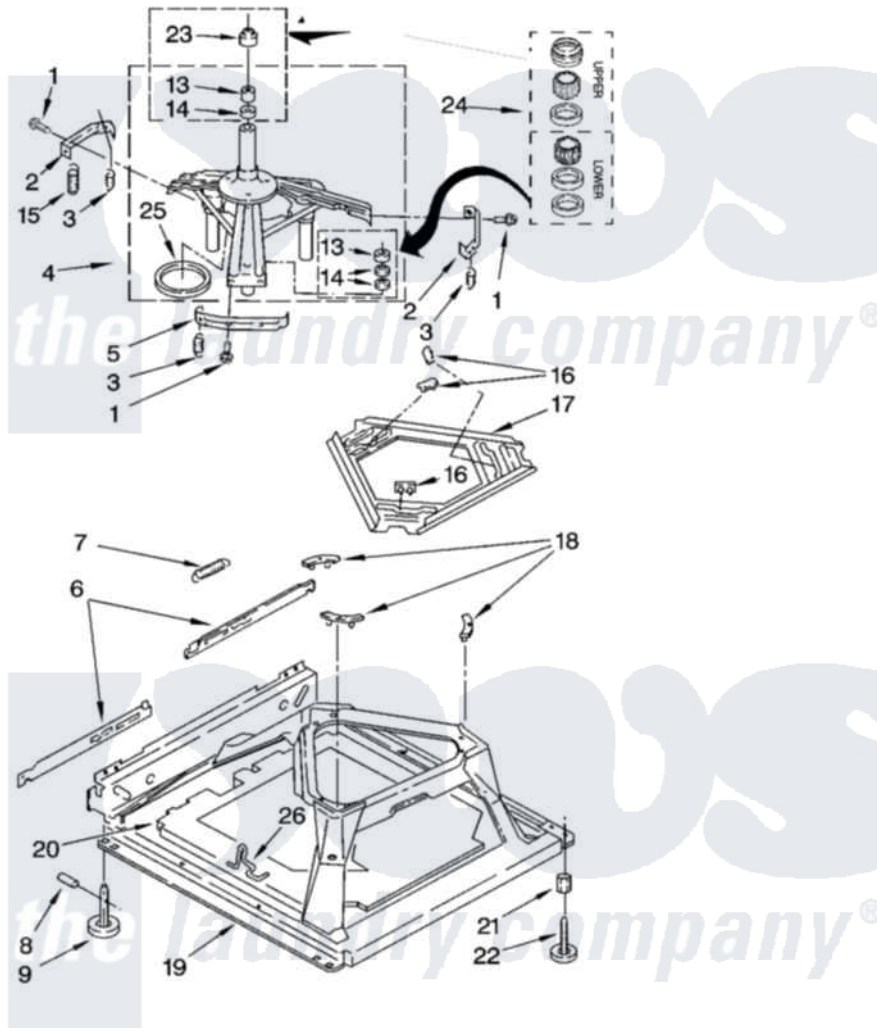

Whirlpool KAWS850LQ2 05 - MACHINE BASE PARTS

MACHINE BASE PARTS

For Models: KAWS850LQ2, KAWS850LT2, KAWS850LE2
(Designer White) (Biscuit) (Ebony)

8

8181019

Whirlpool [Residential Whirlpool KAWS850LQ2 Washer Parts](#) Parts Diagram 05 - MACHINE BASE PARTS
Click on the part number to view part

Item	Original Part Number	Replaced By	Status	Part Description
1	3400076			Screw, Bracket Mounting
2	8282552		Not Available	Bracket, Spring Outer (2)
3	63907			Spring, Suspension
4	8575214	280184		Support
5	8282550			Bracket, Spring Outer
6	63466			Link, Leveling Mechanism
7	62597	8316845		Spring
8	62837			Pin, Knurled
9	62596	285244		Feet-Leveling
13	8546455			Bearing, Centerpost
14	357409	359449		Seal, Agitator Shaft
15	8318050	285901		Spring
16	62568	285219		Pad
17	3946509			Plate, Suspension
18	3363660	285744		Pad
19	3946512	285771		Base

20	8544816		Absorber, Sound
21	3359452		Nut, Lock
22	389102	W10001130	Foot, Leveling
23	8577376		Seal, Centerpost
24	285203		Centerpost Bearing Kit
25	63134		Ring, Sound Deadening
26	63806	W10145155	Retainer, Suspension Spring