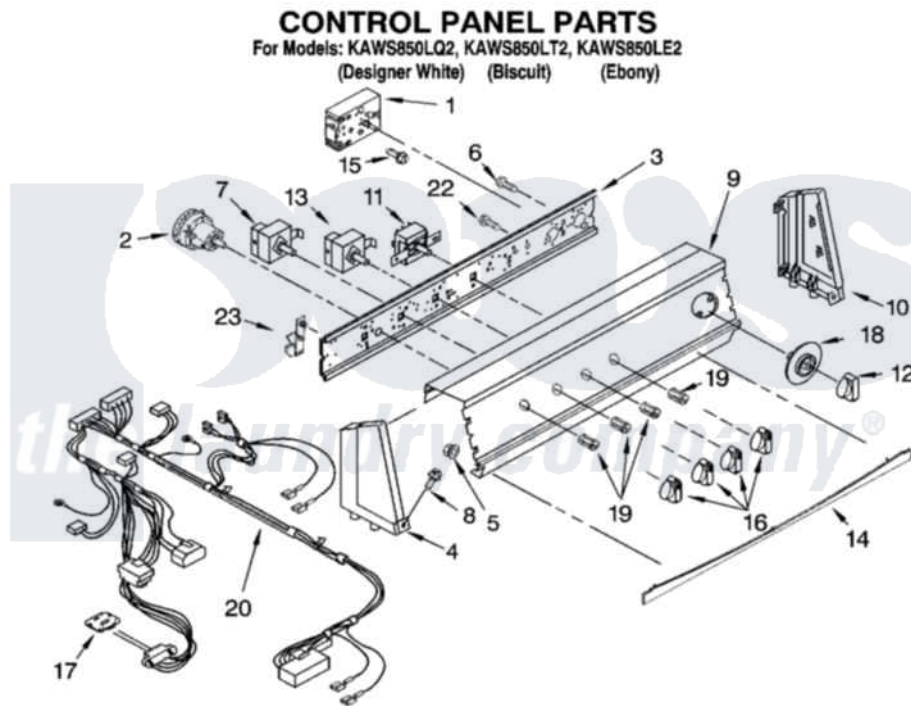

Whirlpool KAWS850LQ2 06 - CONTROL PANEL PARTS

6181019

9

Whirlpool [Residential Whirlpool KAWS850LQ2 Washer Parts](#) Parts Diagram 06 - CONTROL PANEL PARTS
Click on the part number to view part

Item	Original Part Number	Replaced By	Status	Part Description
1	3955761			Timer, Control
2	3950420	W10339326		Switch-WL
3	3948608			Bracket, Control
4	8274353	285858		Endcap
"	8274355	285859		Endcap
"	3954772	285860		Baffle - Oven Top
5	8533828			Nut, 3/16
6	90767			Screw, 8A X 3/8 HeX Washer Head Tapping
7	3950354			Switch, Water Temperature
8	388326			Screw, 8-18 X 1.25
9	3956122			Panel, Console
"	3956123			Panel, Console
"	3956142			Panel, Console
10	8274349	285858		Endcap
"	8274351	285859		Endcap
"	3954771	285860		Baffle - Oven Top

11	3952578		Switch, Rotary
12	3956179		Knob, Timer
"	3956180		Knob, Timer
"	3956181		Knob, Timer
13	3949180	W10168257	Switch, Rotary
14	8536941		Spacer, Console
"	8536942		Spacer, Console
"	8536943		Spacer, Console
15	3400818		Screw, Timer Mounting
16	3956182		Knob, Control
"	3956183		Knob, Control
"	3956184		Knob, Control
17	8541388	3407155	Control-Atc
18	3956230		Dial, Timer
"	3956231		Dial, Timer
"	3956232	Not Available	Dial, Timer (Black)
19	8536939		Clip, Knob
20	3956131		Harness, Wire
22	3400073		Screw, Ground
23	8317975		Restraint, Harness