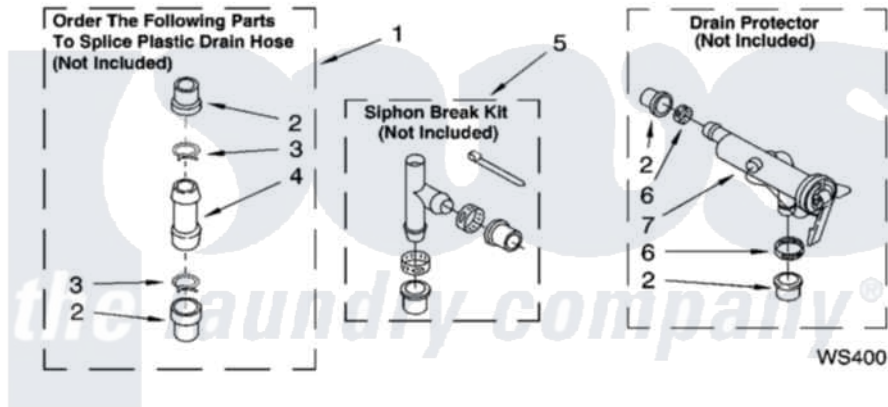

Whirlpool KAWS850LQ2 07 - WATER SYSTEM PARTS

WATER SYSTEM PARTS

For Models: KAWS850LQ2, KAWS850LT2, KAWS850LE2
(Designer White) (Biscuit) (Ebony)

10

8181019

Whirlpool Residential Whirlpool KAWS850LQ2 Washer Parts Parts Diagram 07 - WATER SYSTEM PARTS
Click on the part number to view part

Item	Original Part Number	Replaced By	Status	Part Description
1	285442			Water System Parts
2	285321			Water System Parts
3	370447	285655		Clamp, Hose
4	16272			Connector, Straight
5	285320			Water System Parts
6	65349	285655		Clamp, Hose
7	367031			Water System Parts