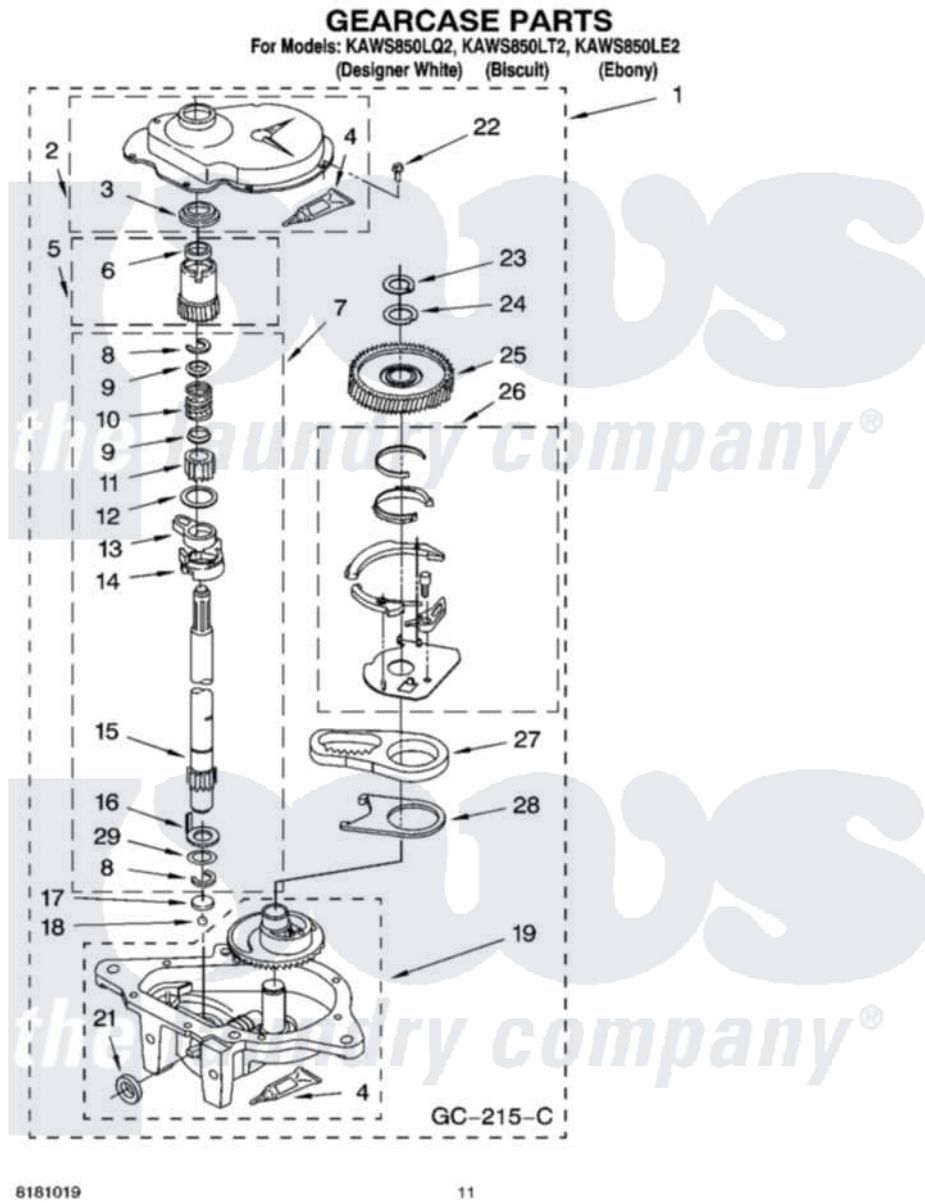

Whirlpool KAWS850LQ2 08 - GEARCASE PARTS

Whirlpool Residential Whirlpool KAWS850LQ2 Washer Parts Parts Diagram 08 - GEARCASE PARTS
Click on the part number to view part

Item	Original Part Number	Replaced By	Status	Part Description
1	3360630	3360629		Gearcase
2	285202			Cover, Gearcase
3	3349985			Seal, Gearcase Cover
4	285195			Sealer Sealer, Gasket
5	63320	285362		Gear and Pinion
6	356427			Seal, Spin Pinion
7	389387			Shaft, Agitator
8	90369		Not Available	Ring, Retaining (2)
9	62677			Retainer, Spring
10	62676			Spring, Agitator
11	63273	285509		Shaft, Agitator
12	62619			Washer, Agitator Gear
13	62580	285206		Cam-Agitator
14	62581	285206		Cam-Agitator
15	285509			Shaft, Agitator
16	62618			Washer, Cam Thrust

17	16018	285205	Bearing
18	85529	285205	Bearing
19	389230	285515	Gearcase
21	285352		Seal Kit, Thrust Plug
22	3351614		Screw, Gearcase Cover Mounting
23	3362552	285765	Ring-Retr
24	285735	285766	Washer Kit, Thrust
25	62570	285362	Gear and Pinon
26	388253	999516	Shelf-Glas
27	3349296	8546456	Rack, Connecting
28	62621		Actuator, Shift
29	388815		Washer, Intermediate 1 3976263 Miscellaneous Parts Bag 2 3976300 Washer, Inlet Hose 3 3366913 Clamp, Hose