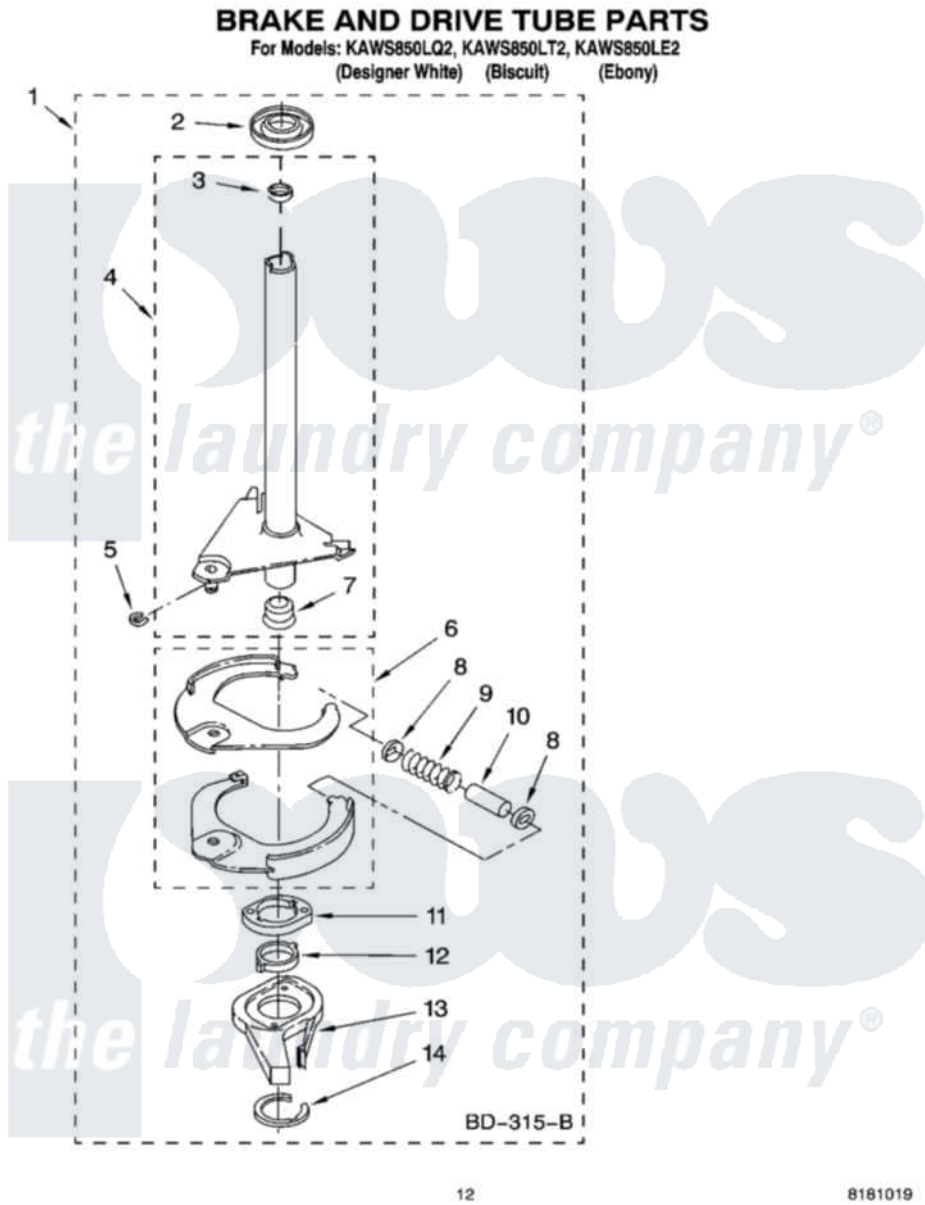

Whirlpool KAWS850LQ2 09 - BRAKE AND DRIVE TUBE PARTS

12

8181019

Whirlpool Residential Whirlpool KAWS850LQ2 Washer Parts Parts Diagram 09 - BRAKE AND DRIVE TUBE PARTS
 Click on the part number to view part

Item	Original Part Number	Replaced By	Status	Part Description
1	388952	285792		Basketdrive
2	62658			Ring, Thrust
3	356427			Seal, Spin Pinion
4	64027	64208		Tube-Spin
5	64035	W10083190		Ring, Retaining
6	64232	285438		Shoe-Brake
7	62703	8546462		"T" Bearing, Spin Tube
8	3353956	285658		Sleeve
9	387806		Not Available	Spring, Brake
10	3355360	285658		Sleeve
11	661516	8546461		Cam, Brake Release
12	63022			Sleeve, Cam
13	64194	285790		Lining
14	90368	W10083200		Ring, Retaining
"	N/A		Not Available	FOLLOWING PARTS NOT ILLUSTRATED
"	285208			Lubricant