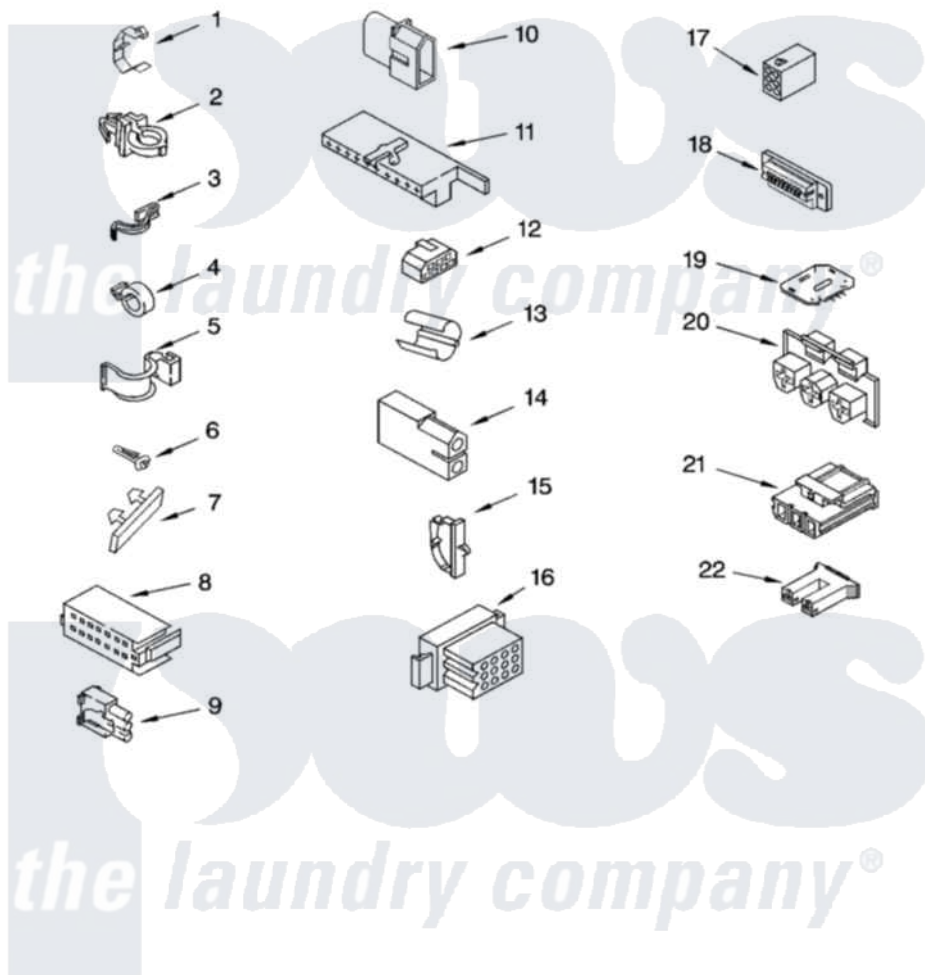

Whirlpool KAWS850LQ2 10 - WIRING HARNESS PARTS, OPTIONAL PARTS (NOT INCLUDED)

WIRING HARNESS PARTS For Models: KAWS850LQ2, KAWS850LT2, KAWS850LE2 (Designer White) (Biscuit) (Ebony)

WH21

8181019

13

Whirlpool [Residential Whirlpool KAWS850LQ2 Washer Parts](#) Parts Diagram 10 - WIRING HARNESS PARTS, OPTIONAL PARTS (NOT INCLUDED).
Click on the part number to view part

Item	Original Part Number	Replaced By	Status	Part Description
1	3349557			Retainer, Harness
2	388498		Not Available	Clip, Harness
3	3347812	8528351		Clip
4	3352501	8559320		Restraint, Hose
5	90016			Clip, Pressure Switch Hose
6	3390496	8281256		Clip, Harness
7	389379			Retainer, Side To Feature Panel
8	3948614			Disconnect Block
"	352089			Timer, Block Disconnect
9	62889			Receptacle, Terminal
10	353424			Plug, Terminal
11	62505			Block, Disconnect
12	3347243			Block, Disconnect
13	63523			Harness, Protector

14	717252		Receptacle, Terminal
15	3352944		Clip, Harness
16	3390423	Not Available	Block, Disconnect (12-Way) (Timer) (Use Term. 94613)
17	3347730	Not Available	Receptacle, (6-Way) (Use Term. 94613)
18	3349494		Connector, Etc
19	3407125	3955728	Control, Etc
20	3948617	2172937	Connector
21	3360056		Connector
22	3354925		Block, Connector
"	3354926		Block, Connector
"	72017		Paint, Touch-Up
"	4392899		Paint, Touch-Up
"	72032		Paint, Touch-Up
"	350938		Paint, Pressurized Spray B
"	350930		Paint, Pressurized Spray B
"	4392901		Paint, Pressurized Spray
"	786020	Not Available	PAINT, PRESSURIZED SPRAY (12 oz.) (Black)
"	799344		Paint, Touch-Up)
"	4392900		Paint, Bulk)
"	786032		Refinishing Material
"	N/A	Not Available	OIL
"	350572		Oil
"	N/A	Not Available	LUBRICANT
"	285208		Lubricant
"	N/A	Not Available	SEALER
"	285195		Sealer Sealer, Gasket
"	N/A	Not Available	COUPLING
"	384496		Coupling, Hose Extension Kit
"	N/A	Not Available	ACCESSORY PARTS
"	367031		Water System Parts
"	285320		Water System Parts